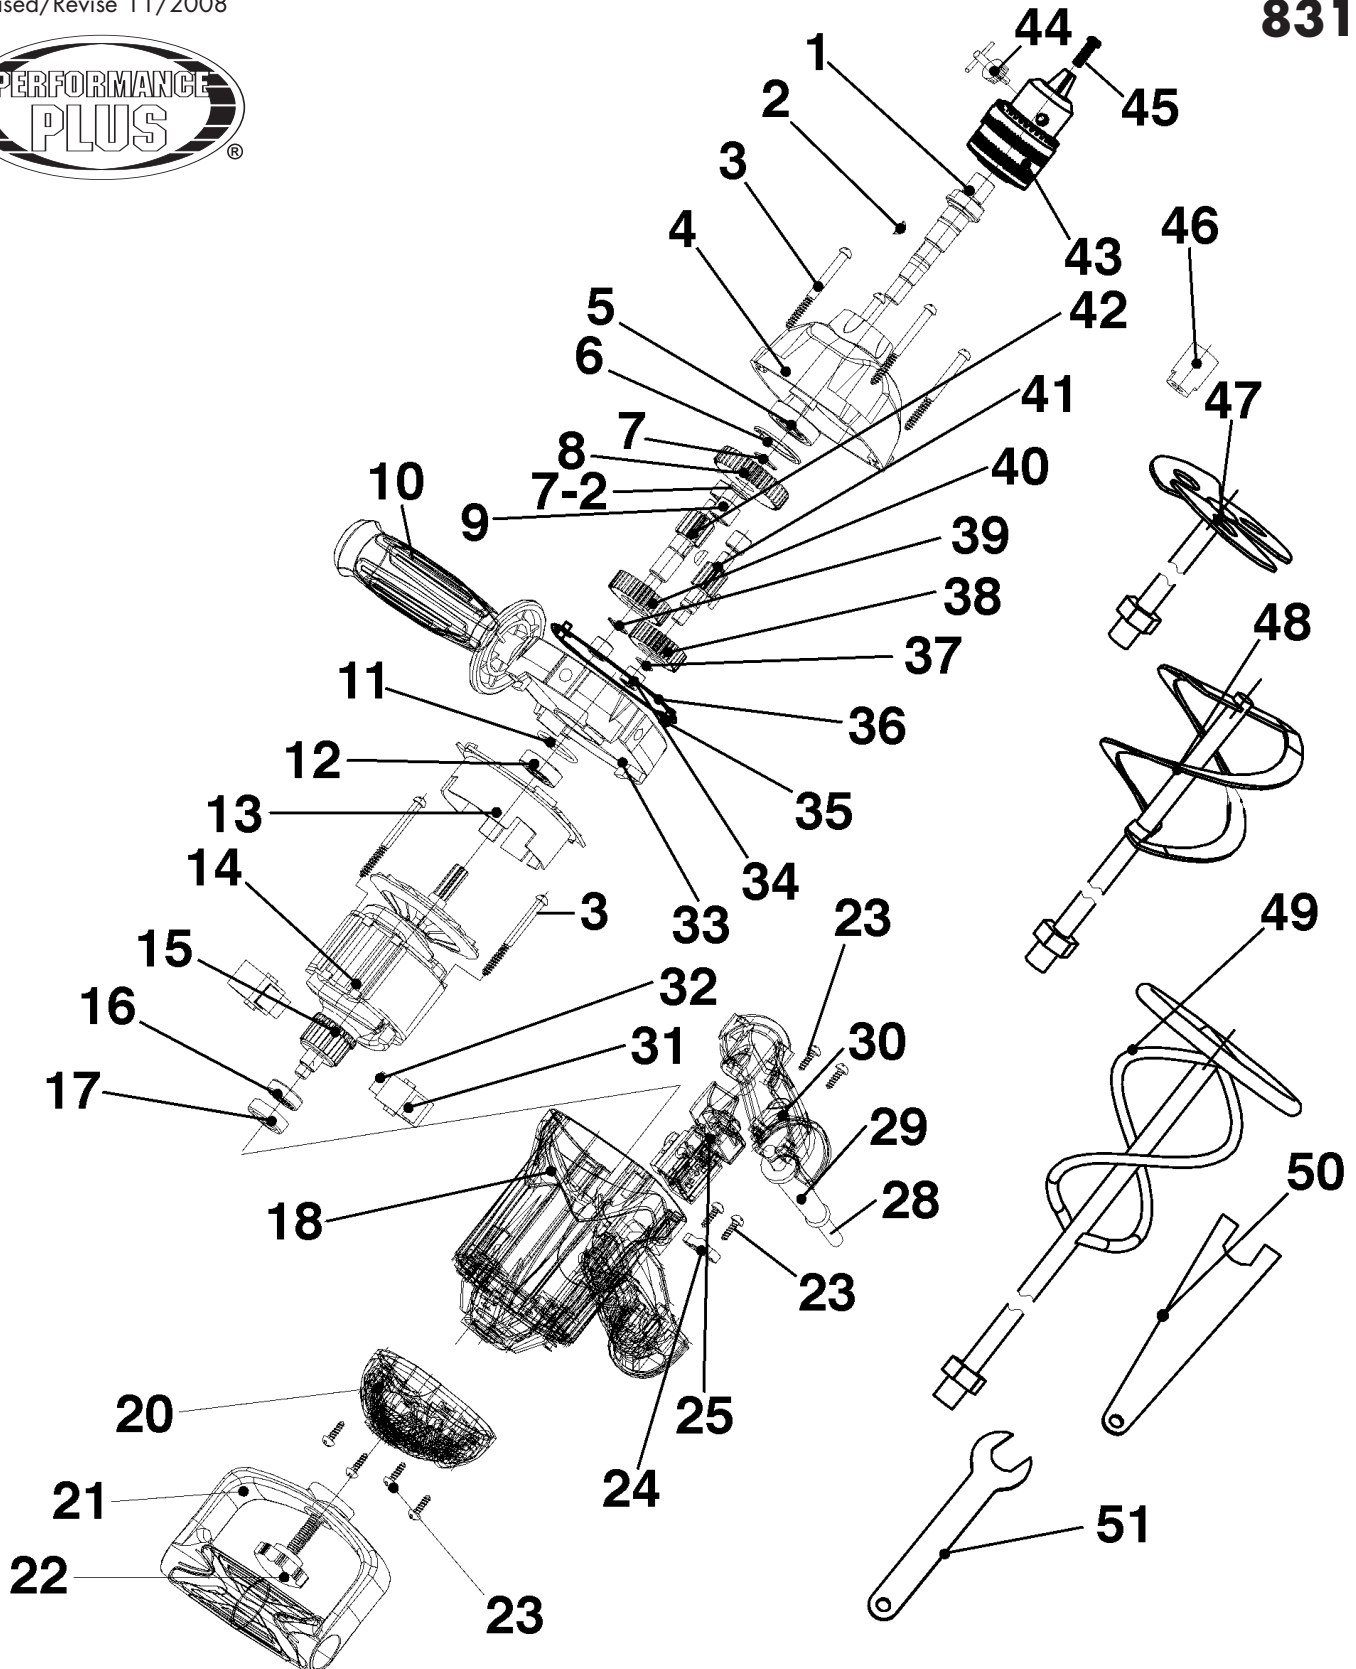

Service Manual / Manuel de Service

1/2" Drilling & Mixing Kit Ens. Perceuse et Malaxeur 1/2"

Revised/Revisé 11/2008

8316

Parts Pricing List / Liste de Prix des Pièces

8316

Diag.	Order # Com.	English Description	Description Française	Qty./Qté.	Price/Prix
1	8883160010	SPINDLE	ARBRE	1	\$12.95
2	8883160020	SEMI-CIRCULAR KEY	CLE A DISQUE WOODRUFF	3	\$1.55
3	8883160030	SELF-TAPPING SCREW (POINTED)	VIS AUTOTARAUDEUSE (POINTUE)	6	\$2.24
4	8883160040	GEAR BOX	BOITIER D'ENGRENAGE	1	\$19.95
5	8883160050	BALL BEARING	ROULEMENT A BILLES	1	\$12.25
6	8883160060	RETAINING RING/BORE	ANNEAU DE RETENU/ALESAGE	1	\$2.70
7	8883160070	RETAINING RING/SHAFT	ANNEAU DE RETENU/TIGE	1	\$2.13
7-2	8883160072	RETAINING RING/SHAFT	ANNEAU DE RETENU/TIGE	1	\$1.55
8	8883160080	GEAR	ENGRENAGE	1	\$11.95
9	8883160090	NEEDLE BEARING	ROULEMENT A AIGUILLES	1	\$15.69
10	8883160100	SIDE HANDLE	POIGNEE DU COTE	1	\$9.95
11	8883160110	O-RING	JOINT TORIQUE	1	\$2.95
12	8883160120	BALL BEARING	ROULEMENT A BILLES	1	\$10.95
13	8883160130	FAN BAFFLE	DEFLECTEUR DU VENTILATEUR	1	\$5.95
14	8883160140	STATOR	STATOR	1	\$24.95
15	8883160150	ROTOR	ROTOR	1	\$37.95
16	8883160160	BALL BEARING	ROULEMENT A BILLES	1	\$13.74
17	8883160170	BEARING COVER	COUVERCLE DU ROULEMENT	1	\$2.85
18	8883160180	MOTOR HOUSING	BOITIER DU MOTEUR	1	\$14.95
20	8883160200	BACK COVER	COUVERCLE ARRIERE	1	\$8.95
21	8883160210	REAR HANDLE	POIGNEE ARRIERE	1	\$12.95
22	8883160220	LOCKING KNOB	BOUTON DE VERROUILLAGE	1	\$3.95
23	8883160230	SELF-TAPPING SCREW (SQUARE PT)	VIS AUTOTARAUDEUSE (POINTE CAR.)	8	\$1.67
24	8883160240	CORD HOLDER	ATTACHE-CORDON	1	\$2.24
25	8883160250	SWITCH	INTERRUPTEUR	1	\$14.95
28	8883160280	CORD PROTECTOR	PROTEGE-CORDON	1	\$3.39
29	8883160290	POWER CORD	CORDON D'ALIMENTATION	1	\$16.04
30	8883160300	HANDLE COVER	COUVERCLE DE LA POIGNEE	1	\$9.95
31	8883160310	CARBON BRUSH HOLDER	PORTE-BALAI	2	\$3.74
32	8883160320	CARBON BRUSH (SET OF 2)	BALAI DE CARBONE (JEU DE 2)	2	\$12.36
33	8883160330	GEAR BOX COVER	COUV. DU BOITIER D'ENGRENAGE	1	\$21.95
34	8883160340	NEEDLE BEARING	ROULEMENT A AIGUILLES	4	\$19.49
35	8883160350	PIN	GOUPILLE	2	\$2.25
36	8883160360	GASKET	JOINT D'ETANCHEITE	1	\$3.95
37	8883160370	RETAINING RING/SHAFT	ANNEAU DE RETENU/TIGE	1	\$1.55
38	8883160380	GEAR	ENGRENAGE	1	\$11.95
39	8883160390	RETAINING RING/SHAFT	ANNEAU DE RETENUE/TIGE	2	\$1.55
40	8883160400	GEAR	ENGRENAGE	1	\$1.33
41	8883160410	MAIN GEARED SHAFT	TIGE D'ENGRENAGE PRINCIPALE	1	\$12.95
42	8883160420	SECONDARY GEARED SHAFT	TIGE D'ENGRENAGE SECONDAIRE	1	\$9.95
43	8883160430	1/2" CHUCK	MANDRIN 1/2"	1	\$18.34
44	8883160440	CHUCK KEY	CLE DU MANDRIN	1	\$6.50
45	8883160450	CHUCK SCREW	VIS DU MANDRIN	1	\$3.05
46	8883160460	MIXING PADDLE COLLET	COLLET DES MALAXEURS	1	\$8.95
47	8883160470	MIXING PADDLE 1	MALAXEUR 1	1	\$12.95
48	8883160480	MIXING PADDLE 2	MALAXEUR 2	1	\$13.95
49	8883160490	MIXING PADDLE 3	MALAXEUR 3	1	\$14.95