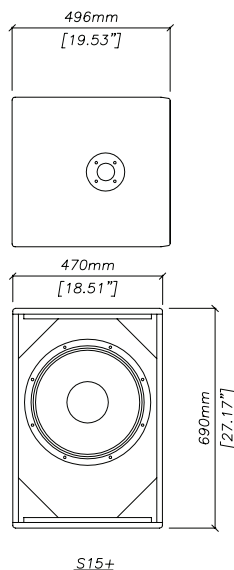

overall dimensions

Century Point, Halifax Road, Cressex Business Park,
High Wycombe, Buckinghamshire HP12 3SL, England.
Telephone: +44 (0)1494 535312 Facsimile: +44 (0)1494 438669
E-mail: info@martin-audio.com
All information is Copyright © 2007 Martin Audio Ltd.

www.martin-audio.com