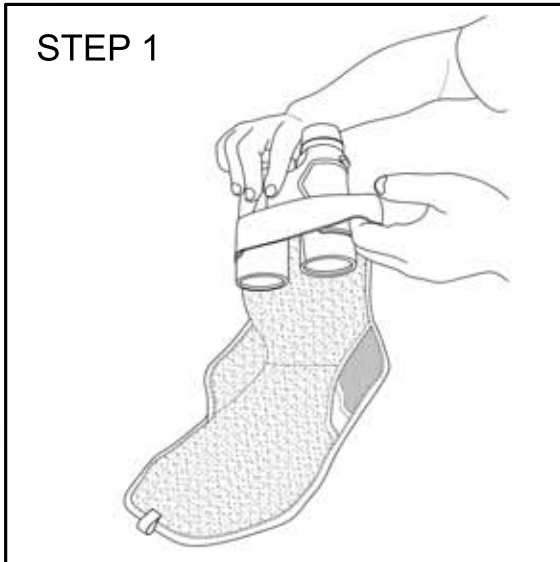

CARSON

BA-07

BINOARMOR DELUXE

*EASY ACCESS
PROTECTIVE
BINOCULAR WRAP*

INSTRUCTIONS
FOR USE

STEP 1

PLACE BINOCULARS
UNDER ELASTIC BAND

STEP 2

POSITION BINOCULARS
AS SHOWN

STEP 3

CLOSE WRAP AROUND
BINOCULARS AND SECURE
WITH MAGNETIC CLOSURE

STEP 4

TO USE BINOCULARS
OPEN FLAP AND PULL
AWAY FROM BODY

STEP 5

BINOCULARS CAN BE USED
INSTANTLY WITHOUT
REMOVING WRAP