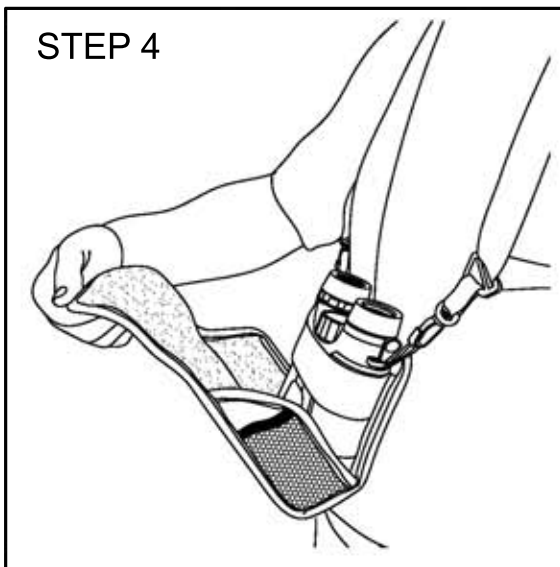

CARSON

BA-07

BINOARMOR DELUXE

*EASY ACCESS
PROTECTIVE
BINOCULAR WRAP*

INSTRUCTIONS
FOR USE

STEP 1

PLACE BINOCULARS
UNDER ELASTIC BAND

STEP 2

POSITION BINOCULARS
AS SHOWN

STEP 3

CLOSE WRAP AROUND
BINOCULARS AND SECURE
WITH MAGNETIC CLOSURE

STEP 4

TO USE BINOCULARS
OPEN FLAP AND PULL
AWAY FROM BODY

STEP 5

BINOCULARS CAN BE USED
INSTANTLY WITHOUT
REMOVING WRAP