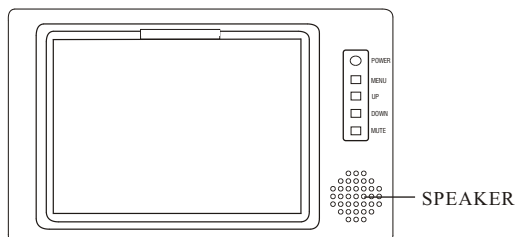

1. SPECIFICATION

* OPTICAL

- SCREEN SIZE ----- 6" DIAGONAL
- DISPLAY FORMAT ----- 1440(H) x 234(V)
- COLOR CONFIGURATION ----- RGB Stripe
- DOT PITCH ----- 0.107(H) x 0.372(V)
- VIEWING ANGLE ----- Top:20 deg. / Bottom:50 deg.
  Left:45 deg. / Right:45 deg.

* ELECTRICAL

- BRIGHTNESS-----380 cd /m²
- COLOR SYSTEM -----NTSC/PAL auto switch
- VIDEO INPUT ----- 1 Vp-p, 75ohms
- POWER SUPPLY ----- DC12V
- AUDIO OUTPUT POWER-----1W(MAX)

2. FUNCTION KEYS AT FRONT PANEL:

MENU FUNCTION:

POWER:	Press the "Power" for ON/OFF
MENU:	Press ▲ or ▼ to adjust
UP :	To Adjust Volume Up
DOWN :	To Adjust Volume Down
MUTE:	Press "MUTE" to still the sound of the LCD monitor