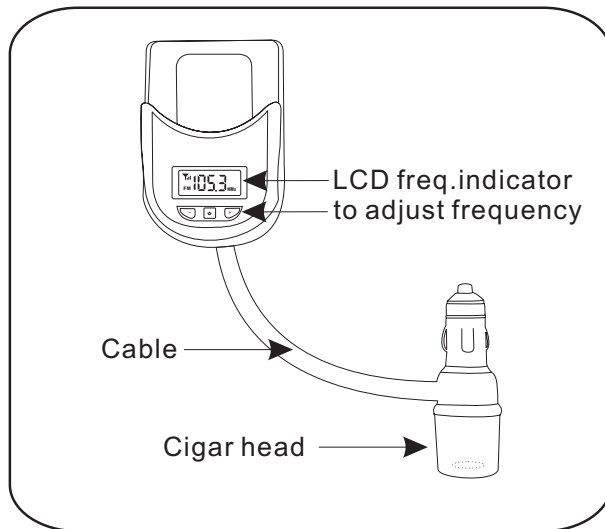

SKETCH-MAP