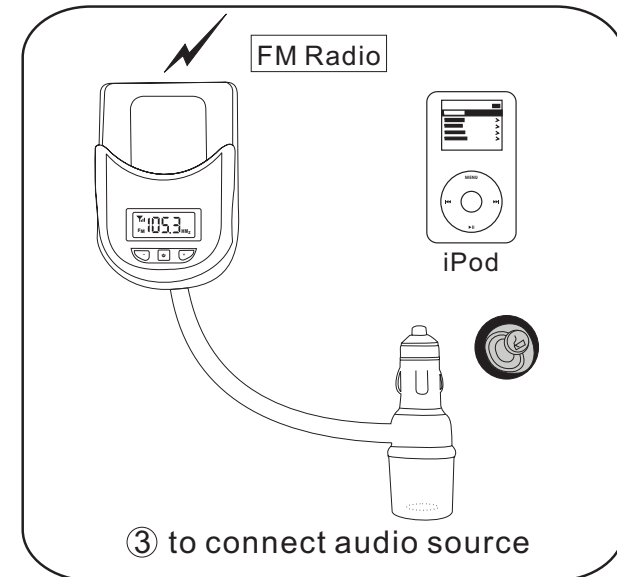

OPERATION

- ④ Adjust the frequency of car FM radio to the same frequency as transmitter for receiving signals.