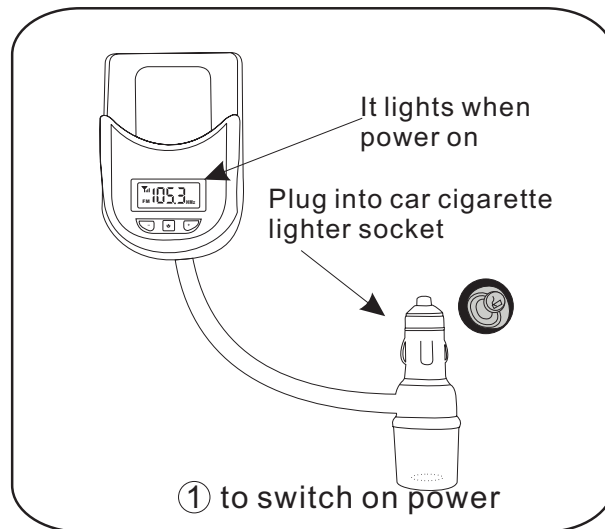

SKETCH-MAP

OPERATION

OPERATION

OPERATION

- ④ Adjust the frequency of car FM radio to the same frequency as transmitter for receiving signals.