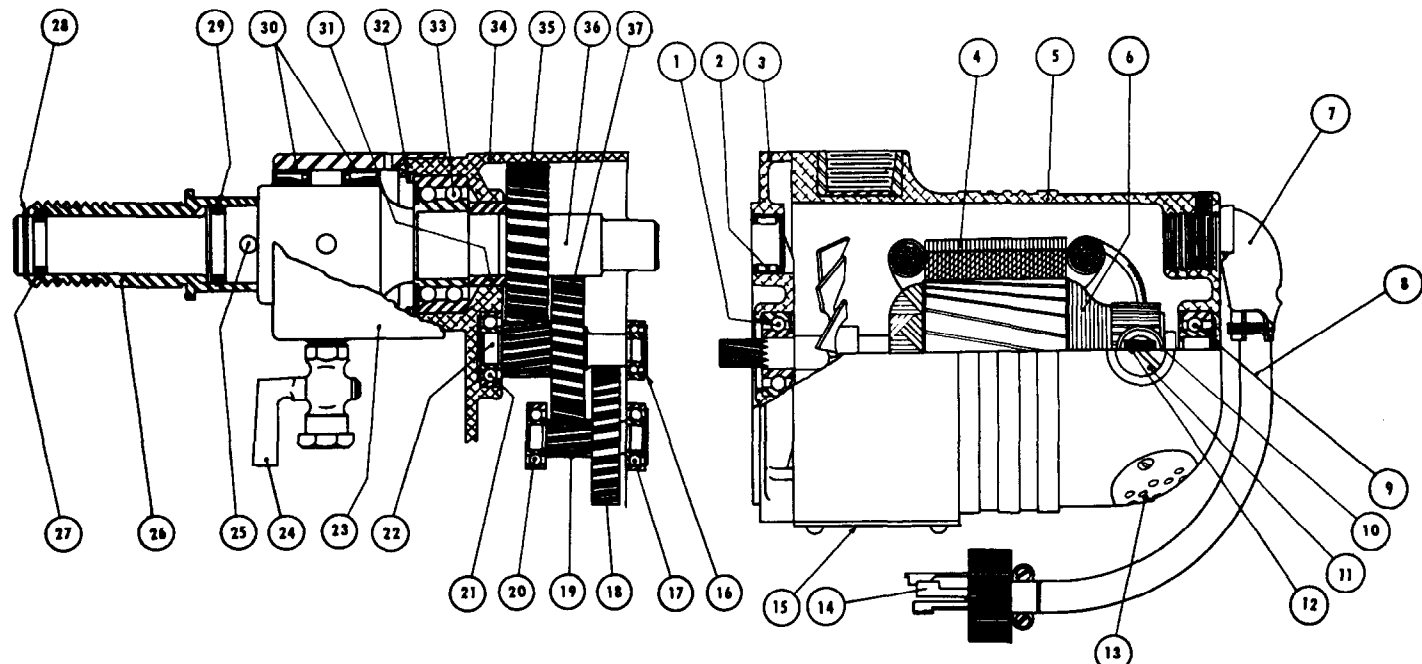

# SERVICE PARTS LIST

**BUL. 54-16-200C**

## DIAMOND CORE DRILL

REVISED BUL 6162-1      DATE Feb. '68  
WIRING INSTR.

**Catalog No. 3820**

Starting Serial No. **162-1001**

Both Model and Serial No. must be furnished to obtain correct parts.

**CORRECTS & SUPERCEDES SERVICE BULLETIN 6162-1 DATED 3/4/59**

### ILLUSTRATED PARTS

FIG.	PART NO.	DESCRIPTION OF PART	FIG.	PART NO.	DESCRIPTION OF PART
1	02-04-1140	Ball Bearing	19	36-66-3451	1st Inter. Pinion Shaft
2	02-50-4820	Needle Bearing	20	02-04-0910	Ball Bearing
3	28-28-0301	Diaphragm	21	02-04-1210	Ball Bearing
4	18-82-1070	Field Assembly	22	36-66-1301	2nd Intermediate Pinion Shaft
5	28-50-4121	Motor Housing	23	43-76-0051	Water Swivel Housing
6	16-82-1220	Armature Assembly	24	45-80-0060	Valve
7	22-56-0060	Right Angle Connector	25	44-60-0050	Shear Pin
8	22-64-0065	Cord (3-wire)	26	45-22-0050	Spindle Sleeve
9	02-04-1070	Ball Bearing (Comm. End)	27	34-40-1100	'O' Ring
10	22-22-0015	Brush Holder Assembly	28	34-60-1800	Snap Ring
11	23-44-0030	Brush Retaining Screw Assy.	29	34-40-1200	'O' Ring
12	22-18-0055	Carbon Brush Assembly	30	45-06-0050	Water Seal
13	44-66-0180	Air Intake Cover Plate	31	45-36-0080	Spindle Spacer
14	23-36-0070	Twist Lock Plug	32	34-80-3800	Spindle Ball Ret. Ring
15	44-66-0050	Body Cover Plate	33	02-20-2520	Ball Bearing
16	02-04-0820	Ball Bearing	34	28-14-0041	Gear Case
17	02-04-0910	Ball Bearing	35	32-75-1261	Spindle Gear
18	32-42-1201	1st Intermediate Gear	36	38-50-0551	Spindle
			37	32-44-1281	2nd Intermediate Gear