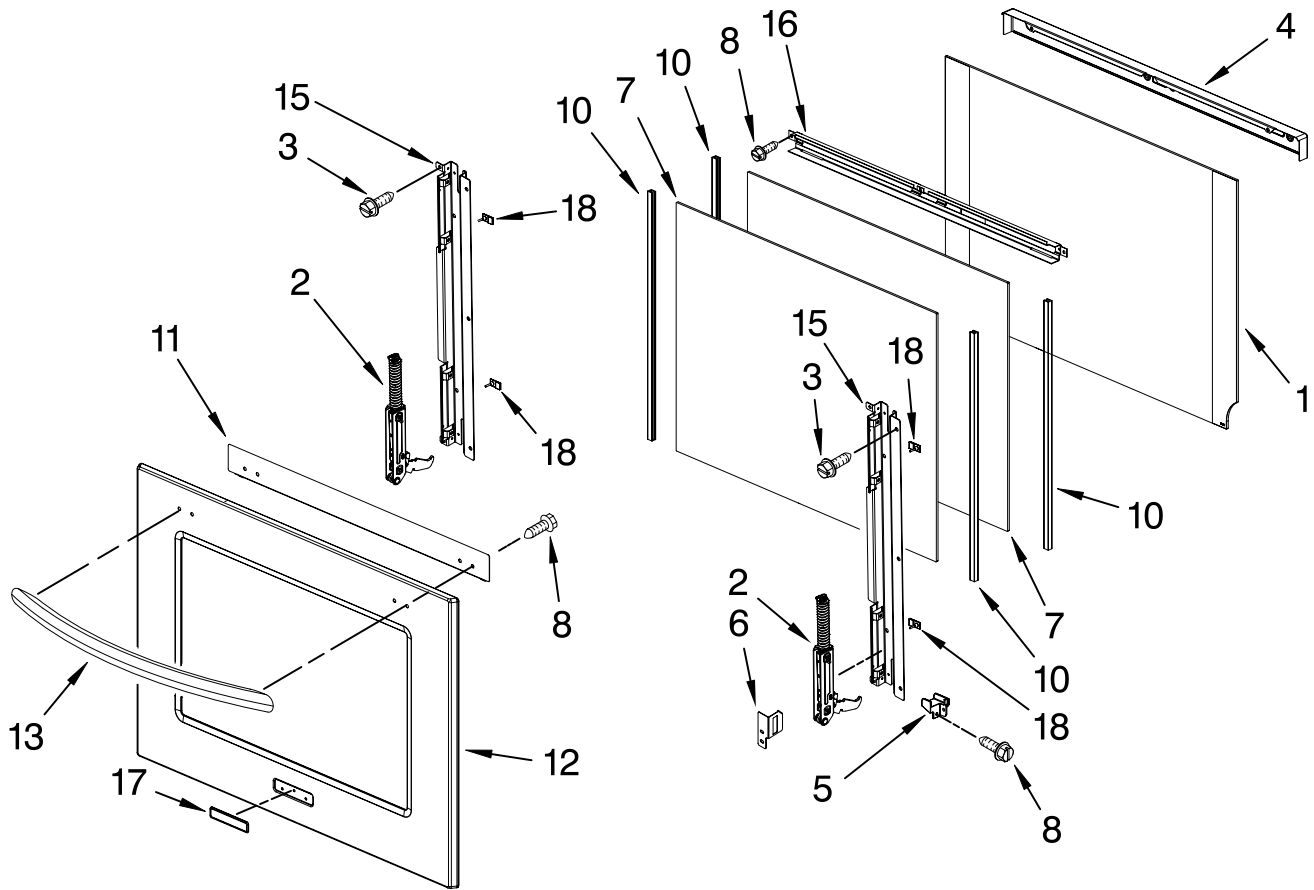

OVEN DOOR PARTS

For Models: KEMS308SBL04, KEMS308SWH04, KEMS308SSS04
(BLACK) (WHITE) (STAINLESS)

Illus. No.	Part No.	DESCRIPTION
1	8303737BL	Door Liner
2	W10174285	Hinge, Door (2)
3	3196183	Screw
4	8304581BL	Vent, Door Top
5		Bracket, Door
	8304377	Right
	8304378	Left
6		Cover, Hinge
	W10137044	Right
	W10137043	Left

Illus. No.	Part No.	DESCRIPTION
7	8303731	Glass, Inner
8	4449154	Screw
10	8304523	Seal
11	8304360BL	Bracket, Handle
12		Door Glass, Assembly
		Lower Includes #17
	8303993	Black
	8303995	White
	W10237350	Stainless

Illus. No.	Part No.	DESCRIPTION
13		Door Handle
	8303774BL	Black
	8303774WH	White
	8303774SS	Stainless
15	8303745BL	Frame, Door Side
16	8303746	Door, Top Bracket
17		Badge
	8304603BL	Black
	8304603WH	White
	8304603SS	Stainless
18	8304522	Bumper, Glass

FOR ORDERING INFORMATION REFER TO PARTS PRICE LIST