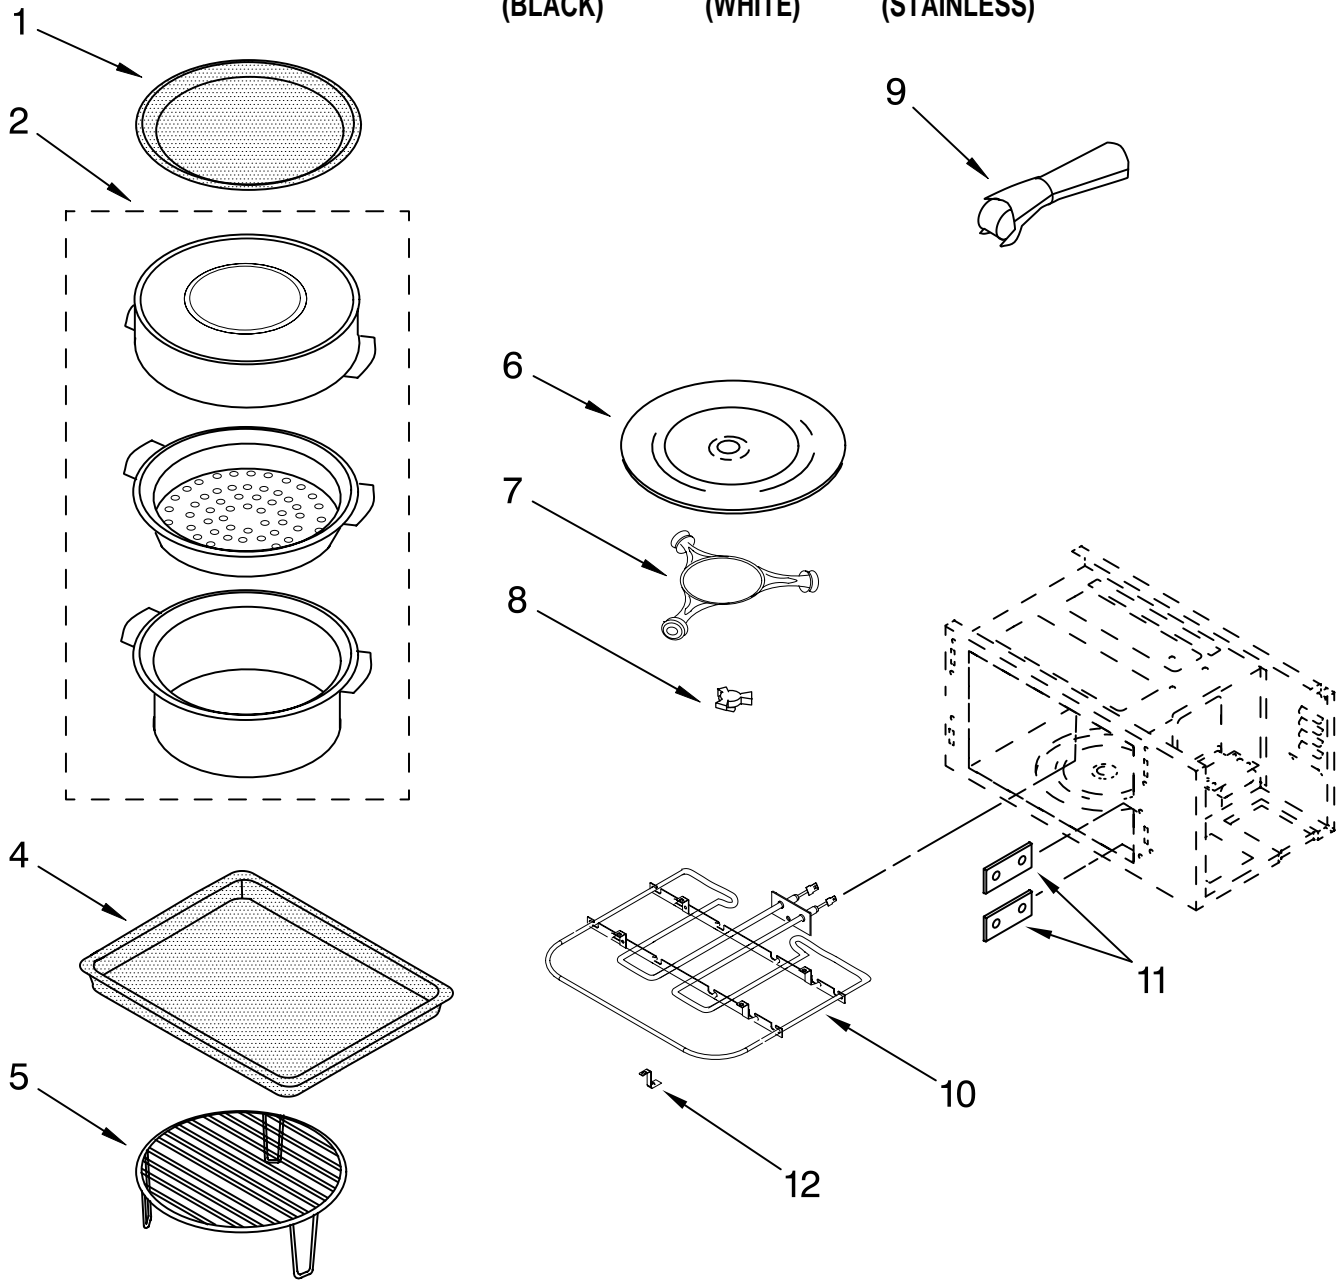

INTERNAL MICROWAVE PARTS

For Models: KEMS308SBL04, KEMS308SWH04, KEMS308SSS04
(BLACK) (WHITE) (STAINLESS)

Illus. No.	Part No.	DESCRIPTION

1	W10120480	Crisp Plate
2	W10120484	Steamer
4	W10120486	Plate, Baking
5	W10120483	Rack
6	8205676	Turntable
7	8205678	Ring
8	8205677	Drive, Turn Table
9	W10120481	Handle, Pan
10	W10120226	Grill Heater
11	W10120230	Cover, Plates (2)
12	W10120232	Bracket, Mounting

FOR ORDERING INFORMATION REFER TO PARTS PRICE LIST