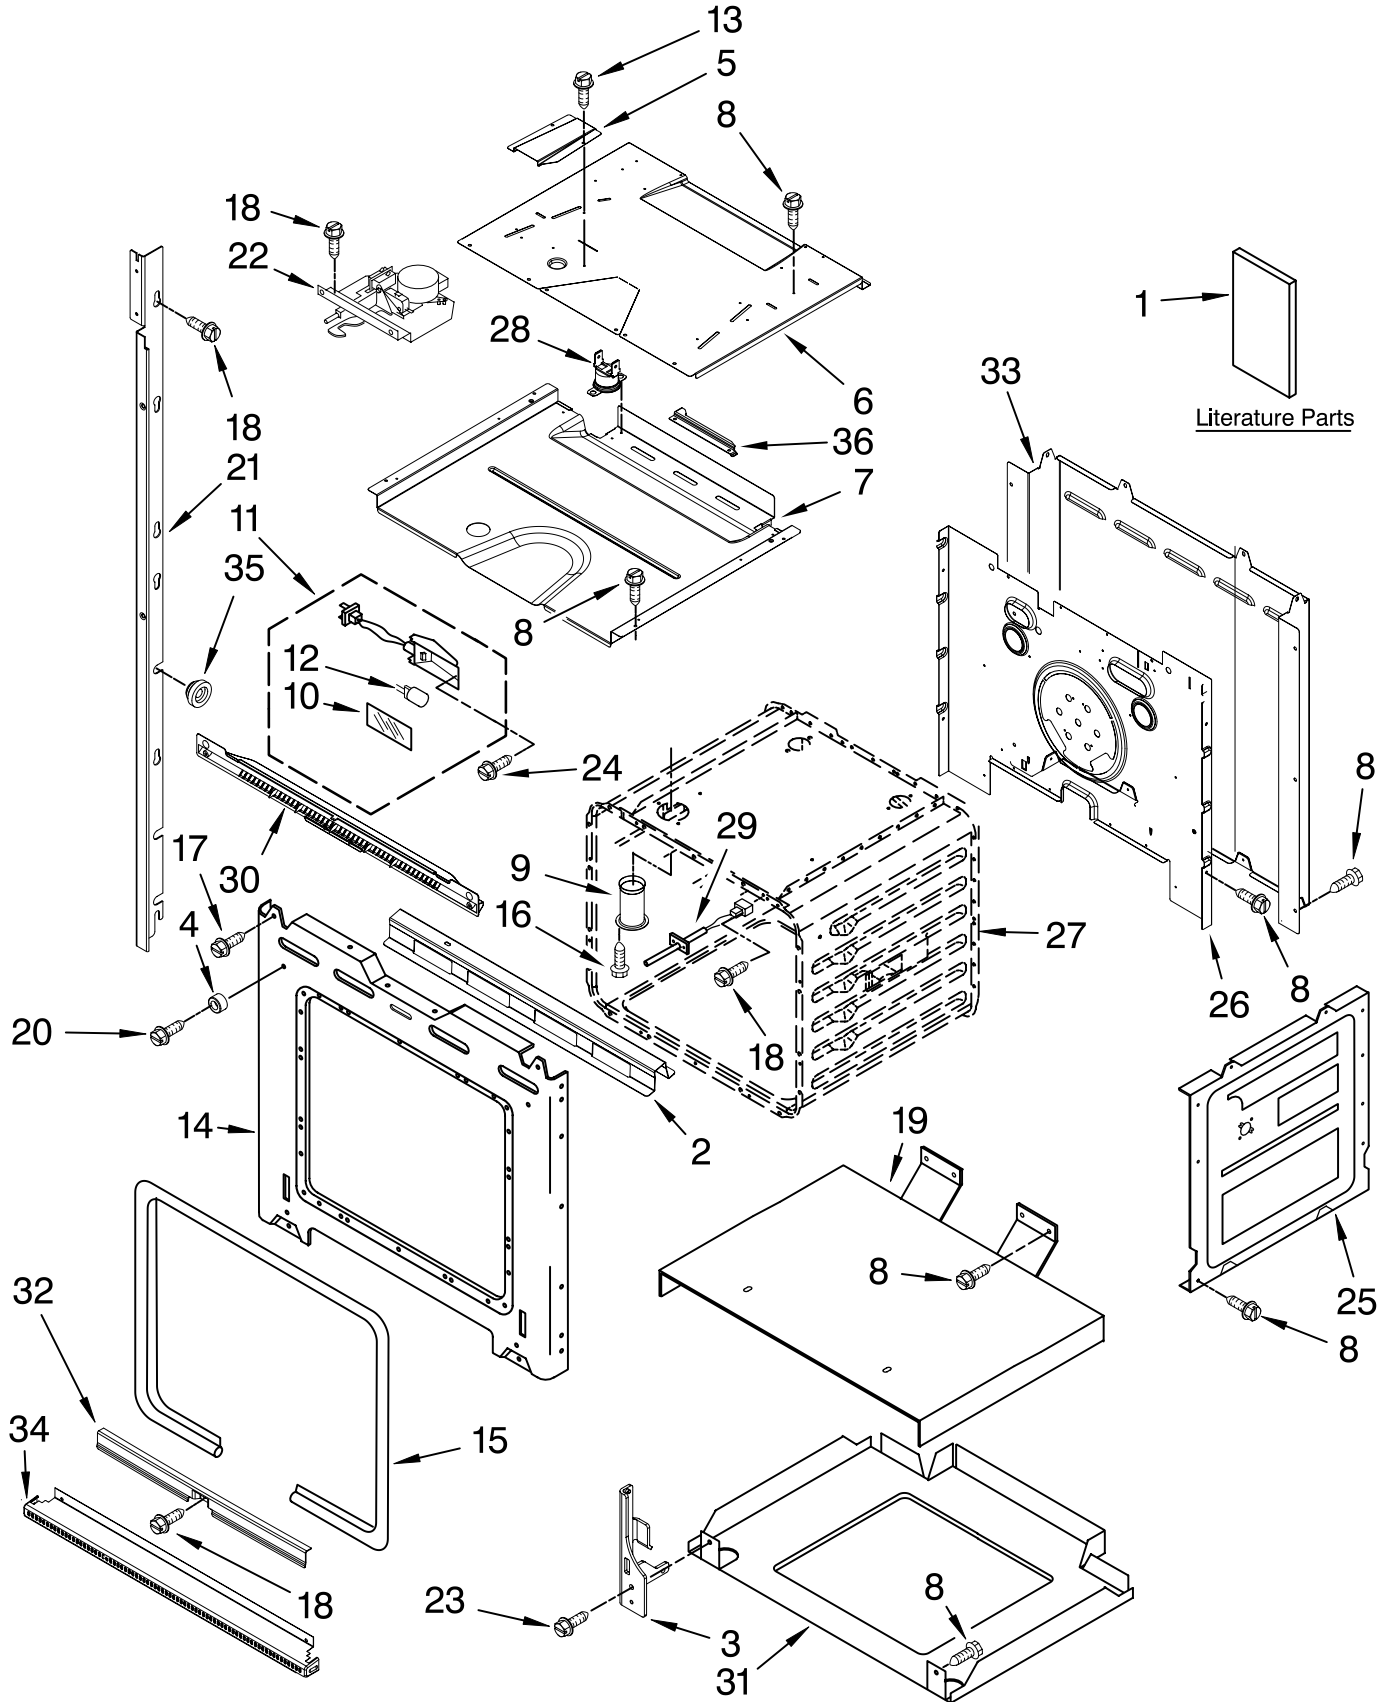

KitchenAid®

OVEN PARTS

For Models: KEMS308SBL04, KEMS308SWH04, KEMS308SSS04
(BLACK) (WHITE) (STAINLESS)

30" BUILT-IN ELECTRIC
COMBO OVEN
THERMAL CONVECTION

FOR ORDERING INFORMATION REFER TO PARTS PRICE LIST