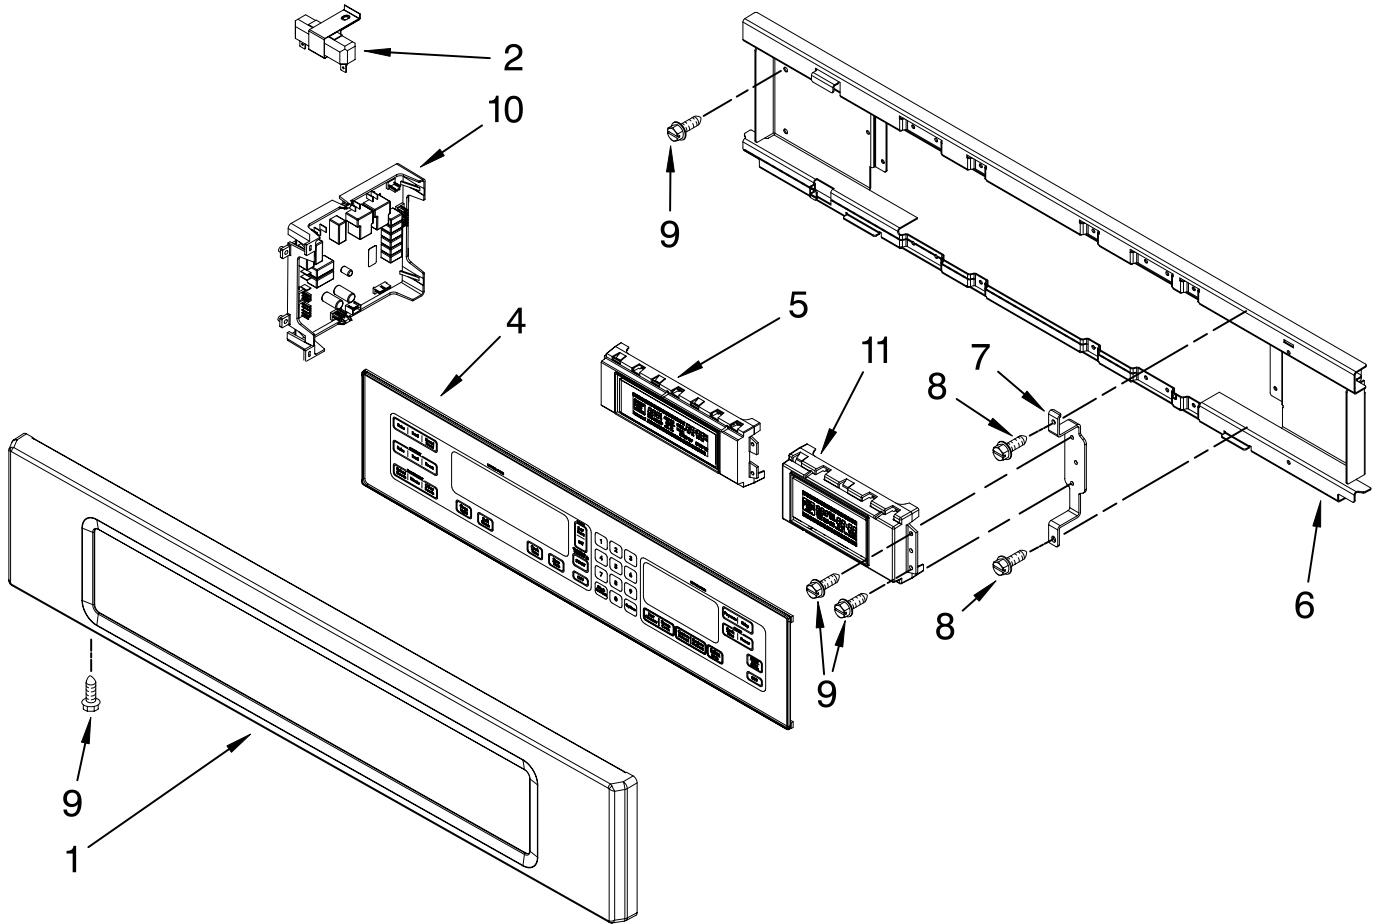

CONTROL PANEL PARTS

For Models: KEMS308SBL04, KEMS308SWH04, KEMS308SSS04
(BLACK) (WHITE) (STAINLESS)

Illus. No.	Part No.	DESCRIPTION
1	8303716BL 8303716WH W10216219	Panel, Control Black White Stainless
2	8304441	Resistor, Drop
4	8303882	Keyboard, Glass Touch
5	W10118734	User Interface, Oven
6	8303719	Backer, Control
7	8303887	Bracket, Enclosure
8	4449154	Screw
9	3400832	Screw
10	W10119143	Appliance Manager
11	W10118735	User Interface, Microwave

FOR ORDERING INFORMATION REFER TO PARTS PRICE LIST