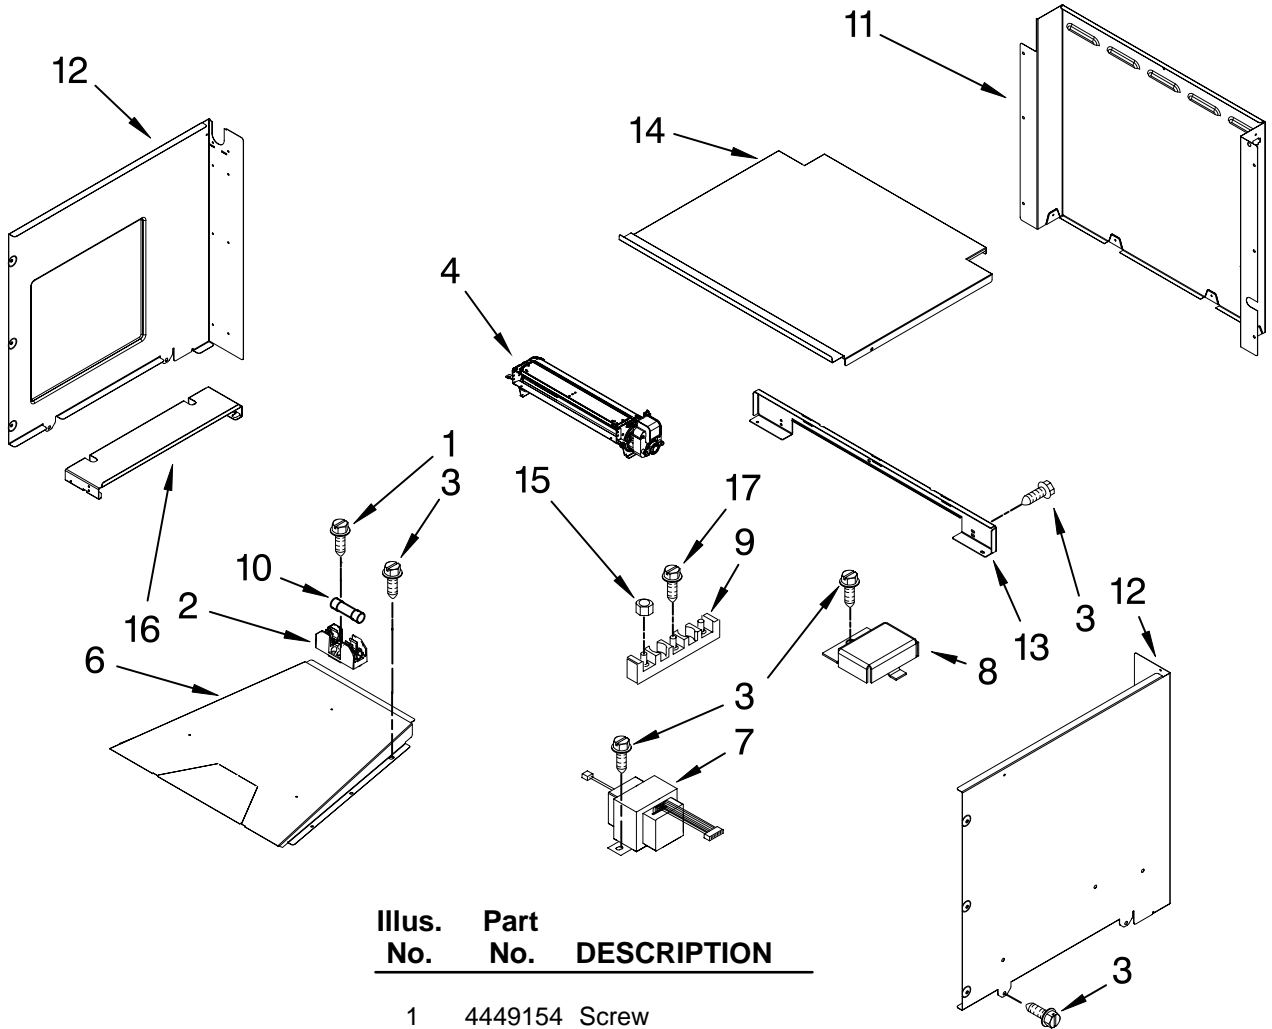

TOP VENTING PARTS

For Models: KEMS308SBL04, KEMS308SWH04, KEMS308SSS04
(BLACK) (WHITE) (STAINLESS)

Illus. No.	Part No.	DESCRIPTION
1	4449154	Screw
2	4454949	Holder, Fuse
3	4449809	Screw
4	8303972	Blower
6	8304643	Duct, Air Outlet
7	9762053	Transformer, Control
8	8285593	Cover, Connector
9	4449868	Block, Terminal
10	W10017410	Fuse
11	8304509	Chassis, Back Combo
12		Side, Combo
	8304546	Right
	8303539	Left
13	8303537	Back, Control
14	8303519	Cover, Top Rear
15	7103P027-60	Nut, Terminal Block
16	8304569	Support, Microwave Module
17	3400080	Screw

FOR ORDERING INFORMATION REFER TO PARTS PRICE LIST