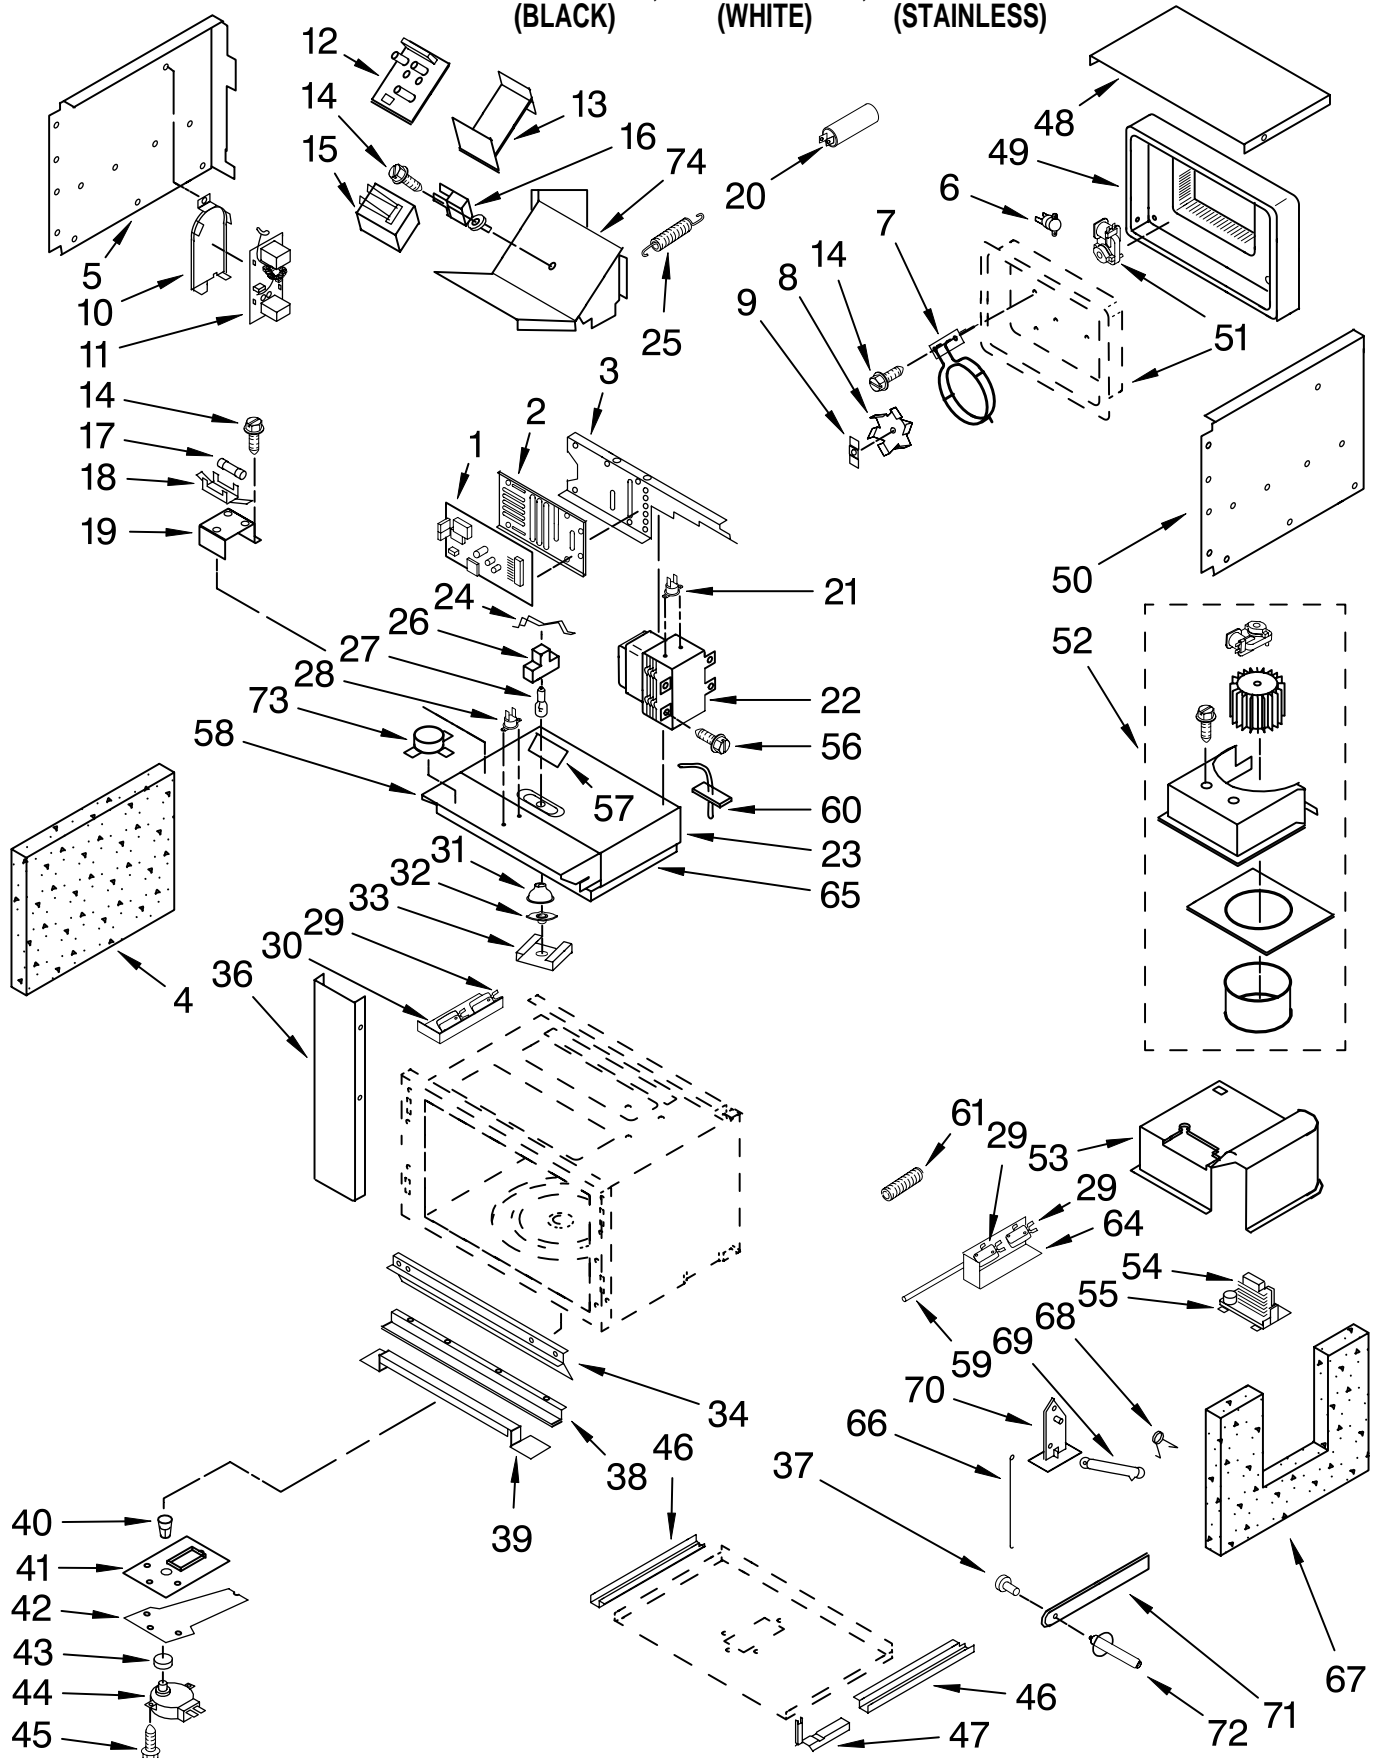

CABINET AND STIRRER PARTS

For Models: KEMS308SBL04, KEMS308SWH04, KEMS308SSS04
(BLACK) (WHITE) (STAINLESS)

FOR ORDERING INFORMATION REFER TO PARTS PRICE LIST

CABINET AND STIRRER PARTS

For Models: KEMS308SBL04, KEMS308SWH04, KEMS308SSS04
(BLACK) (WHITE) (STAINLESS)

Illus. No.	Part No.	DESCRIPTION	Illus. No.	Part No.	DESCRIPTION	Illus. No.	Part No.	DESCRIPTION
1	W10120227	Control, Electric	24	4375319	Spring, Lamp	48	W10130903	Cover, Plate
2	8205669	Support	25	8205685	Spring	49	W10130904	Cover, Rear
3	W10130892	Plate, Air	26	8205658	Housing, Lamp	50	8205680	Cover, Side Right
4	W10130901	Insulation, Side Left	27	4375348	Lamp	51	W10120221	Convection, Motor Assmebly
5	W10120471	Cover, Side Left	28	W10120222	Thermostat	52	8205721	Blower Assembly
6	W10120223	Thermostat	29	W10131248	Switch	53	W10130907	Cover, Inverter
7	W10120224	Element, Convection	30	8205683	Holder, Switch	54	W10120229	Inverter
8	4375418	Fan	31	4375320	Reflector	55	W10130906	Holder, Inverter
9	W10120233	Nut, Speed	32	4375318	Lens, Lamp	56	W10130890	Screw
10	W10130891	Holder	33	W10120231	Clip. Spring	57	W10130908	Baffle, Air
11	W10120220	Noise Filter	34	W10120477	Top Vent	58	W10130899	Plate, Air
12	W10120228	Control, Electric Converter	36	W10120473	Right	59	W10120235	Rod, Release
13	W10130909	Bracket, Support		W10120475	Left	60	W10120225	Sensor
14	W10131249	Screw	37	W10120469	Bushing	61	8205685	Spring
15	8205692	Transformer	38	W10130905	Bracket, Support	64	8205683	Interlock
16	4375427	Actuator	39	8205708	Bracket, Support	65	W10130900	Insulation
17	4375321	Fuse	40	8205682	Shaft, Turntable	66	8205704	Spring
18	4375231	Block, Fuse	41	8205681	Cover, Motor Turntable	67	W10130902	Insulation
19	W10130897	Bracket, Support	42	W10120234	Cover	68	8205689	Spring
20	8205653	Filter, Noise	43	4375252	Gasket, Shaft	69	8205688	Arm
21	8205654	Thermostat	44	8205655	Motor, Turntable	70	8205686	Support
22	W10120113	Magnetron	45	4375202	Screw	71	W10120236	Arm
23	W10130895	Plate, Air	46	8205707	Support	72	W10120470	Pin, Damper
			47	W10120478	Hinge, Door	73	8205690	Sensor
						74	W10130898	Duct, Magnetron

FOR ORDERING INFORMATION REFER TO PARTS PRICE LIST