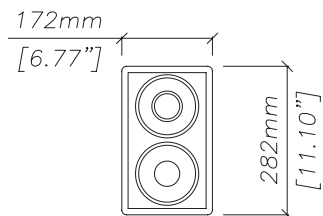

Only 11" high, it produces extended bandwidth and has high output capability from twin 5" (125mm) drivers assembled in an innovative two-way configuration utilising ICT™ technology. To maximise output, the 5" (125mm) loudspeaker is augmented by a second 5" (125mm) driver operating in tandem over the bass and mid-range region. HF dispersion is identical in both horizontal and vertical planes.

overall dimensions

WT15

technical specifications

TYPE	Ultra-compact, two-way ICT™ trapezoid
FREQUENCY RESPONSE (5)	120Hz-20kHz ± 3dB
DRIVERS	5" (125mm) bass driver 5" (125mm) ICT™ driver
RATED POWER (2)	75W AES, 300W peak
RECOMMENDED AMPLIFIER	50-100W into 4 ohms
SENSITIVITY (6)	91dB
MAXIMUM SPL (7)	108dB continuous, 114dB peak
NOMINAL IMPEDANCE	Externally switchable 4 or 16 ohms
DISPERSION (-6dB)	80° horizontal, 80° vertical
ENCLOSURE	5 litre, rear vented
FINISH	Textured black paint
PROTECTIVE GRILLE	Black perforated steel
CONNECTORS	2 x Neutrik NL4 switchable for input +1,-1 or +2,-2
FITTINGS	2 x 3/8" flush mounted nut plates on base and top 2 x M4 inserts for Omnimount 50
DIMENSIONS	(W) 172mm x (H) 282mm x (D) 172mm (W) 6.8ins x (H) 11ins x (D) 6.8ins
WEIGHT	5kg (11lbs)