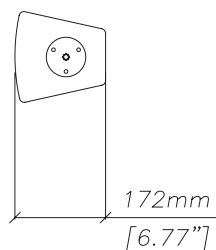

Only 11" high, it produces extended bandwidth and has high output capability from twin 5" (125mm) drivers assembled in an innovative two-way configuration utilising ICT™ technology. To maximise output, the 5" (125mm) loudspeaker is augmented by a second 5" (125mm) driver operating in tandem over the bass and mid-range region. HF dispersion is identical in both horizontal and vertical planes.

overall dimensions

WT15

technical specifications

TYPE	Ultra-compact, two-way ICT™ trapezoid
FREQUENCY RESPONSE (5)	120Hz-20kHz ± 3dB
DRIVERS	5" (125mm) bass driver 5" (125mm) ICT™ driver
RATED POWER (2)	75W AES, 300W peak
RECOMMENDED AMPLIFIER	50-100W into 4 ohms
SENSITIVITY (6)	91dB
MAXIMUM SPL (7)	108dB continuous, 114dB peak
NOMINAL IMPEDANCE	Externally switchable 4 or 16 ohms
DISPERSION (-6dB)	80° horizontal, 80° vertical
ENCLOSURE	5 litre, rear vented
FINISH	Textured black paint
PROTECTIVE GRILLE	Black perforated steel
CONNECTORS	2 x Neutrik NL4 switchable for input +1,-1 or +2,-2
FITTINGS	2 x 3/8" flush mounted nut plates on base and top 2 x M4 inserts for Omnimount 50
DIMENSIONS	(W) 172mm x (H) 282mm x (D) 172mm (W) 6.8ins x (H) 11ins x (D) 6.8ins
WEIGHT	5kg (11lbs)