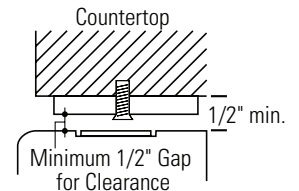

IMPORTANT: To ensure optimum door balance performance, the custom panel must not weigh more than 14 lbs.

Accessories for custom panel model ZBD6900

ZPR0700S door panel provides a professional-style handle on a stainless steel door panel.
ZTB700 stainless steel tubular handle for installation onto a custom panel.

Before installing refer to installation instructions for details. Pub. No. 31-30586

As an ENERGY STAR® partner, GE has determined that this product meets the ENERGY STAR guidelines for energy efficiency.

Listed by Underwriters Laboratories