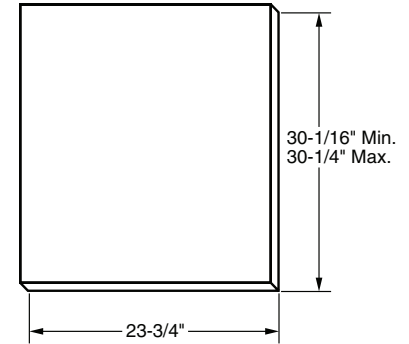

### Custom Panel for Model ZBD6900PII

These dishwashers require a field installed 3/4" thick custom panel and custom handle. An installation template is packed with these models and may be obtained in advance. **Order Pub. No. 31-30569-1.** Complete panel installation instructions are included on the template.

### CUSTOM PANEL SIZE REQUIREMENTS

#### HEIGHT

Panel height must be between **30-1/16" and 30-1/4"**.

- If the panel height is more than 30-1/4" it will prevent the door from swinging open.
- If the panel height is less than 30-1/16" it will not cover the dishwasher door frame.