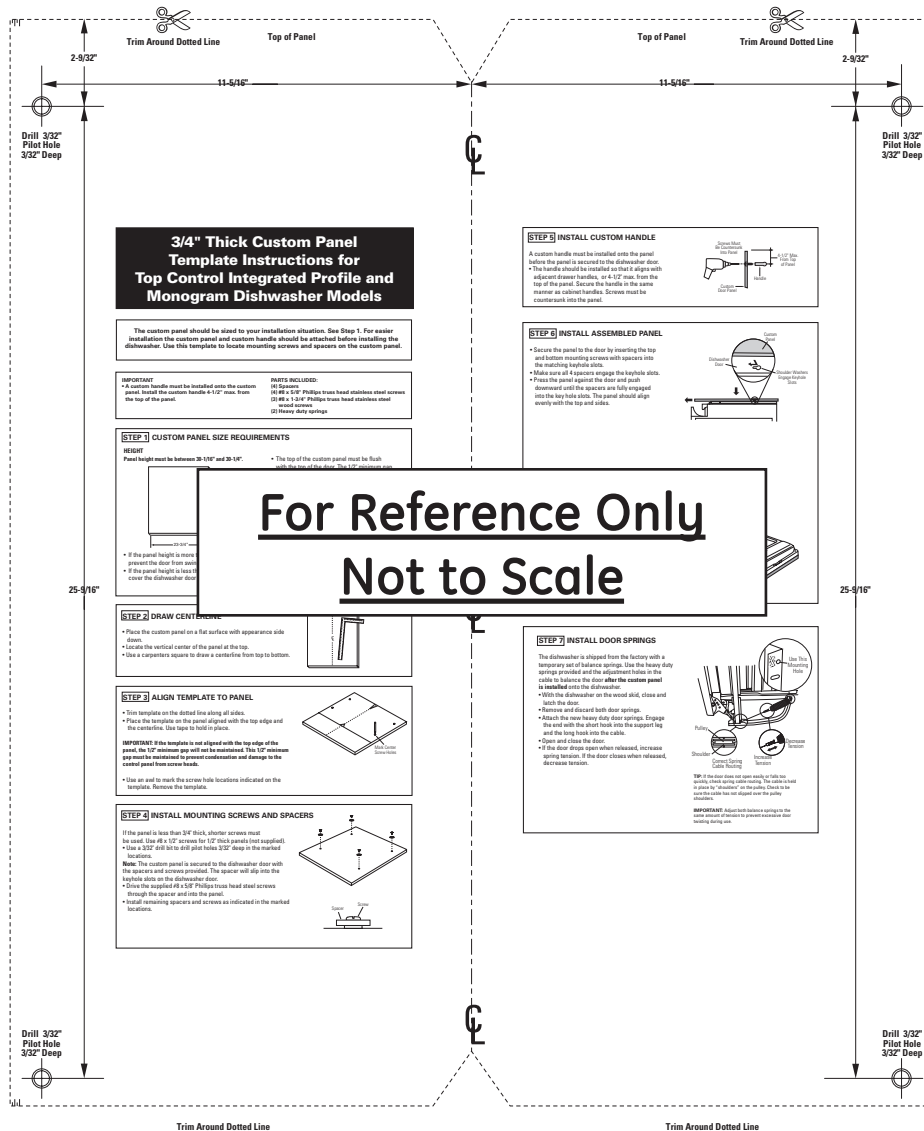

ZBD6900PII GE Monogram® Fully Integrated Built-In Dishwashers

CUSTOM DISHWASHER DOOR PANEL TEMPLATE GE PUB. NO. 31-30569-1

Order GE Pub. No. 31-30569-1
CALL 1-800-626-2000
For a full-size panel template with complete panel installation instructions.