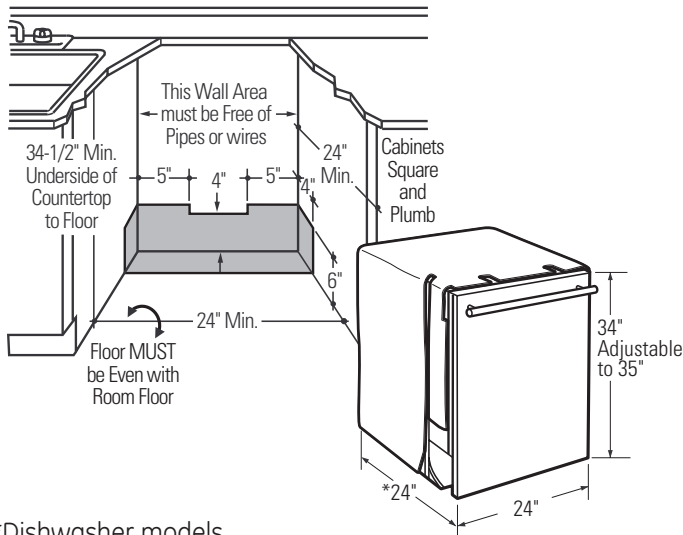

### Dimensions and Specifications (in inches)

- The dishwasher must be installed so that the drain hose is no more than 10 feet in length for proper drainage.
- Water and power supply should enter in the shaded area.
- Electrical and water connections are at the right front of the dishwasher. The hot water line should extend forward 30" to 40" from the rear wall. The electrical must extend forward at least 24" to reach the junction box.
- To prevent siphoning, an air gap must be used when the waste tee or disposer connection is less than 18" above the floor.