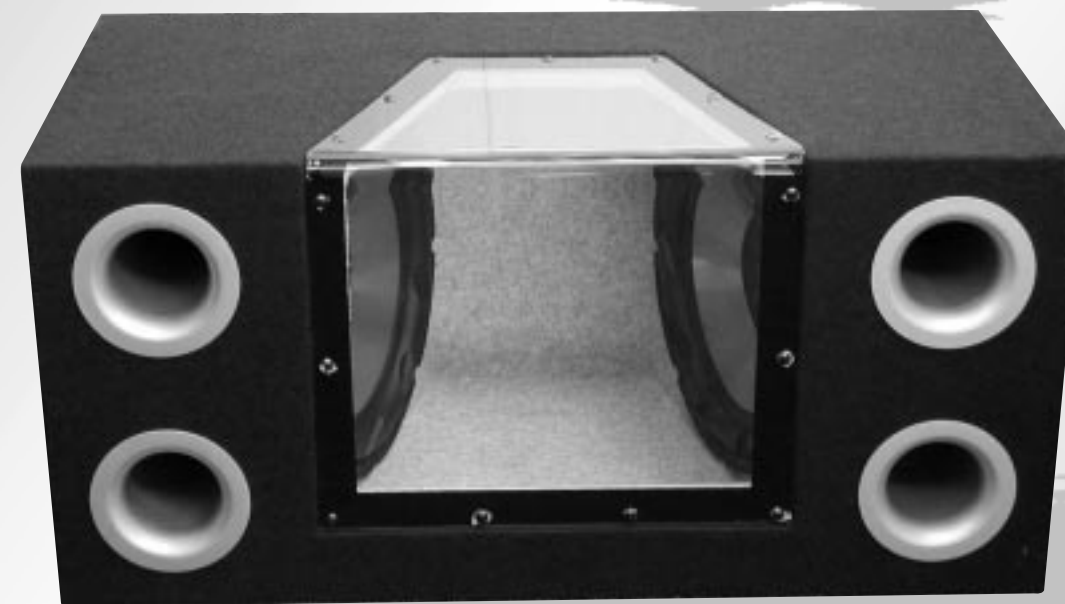

Send your unit to:

LEGACY SERVICE CENTER

1600-63RD Street

Brooklyn, NewYork I 1204

1-718-236-8000

1-800-444-5671

www.legacycaraudio.com

IMPORTANT

Pack carefully in original carton if possible. We are not responsible for damage incurred in returning items for repair. A letter stating your exact street address, daytime phone number, and a brief statement describing the problem you are experiencing to ensure proper repair of the unit in question.

LEGACY

SPECIFICATIONS

LBF107

LBF127