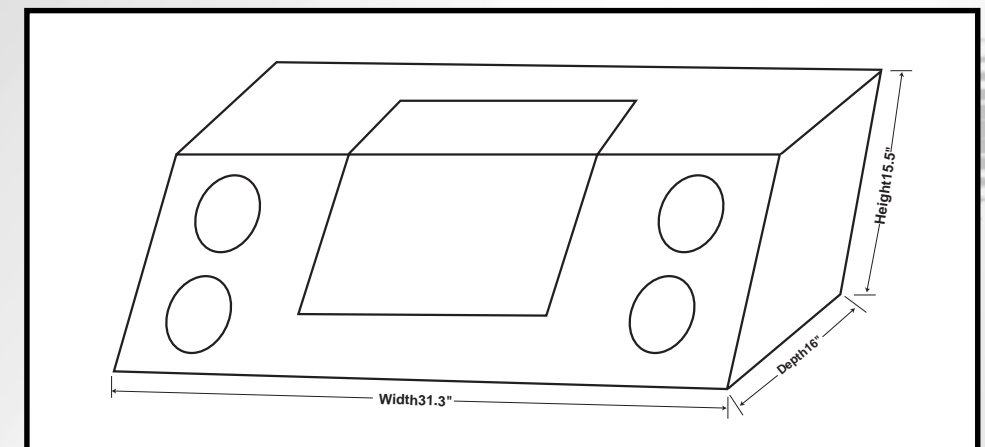

LBF107

LBF127

FEATURESD	LBF107	LBF127
Woofer Size	10"	12"
Power Handling(Peak)	1000W	1200W
Frequency Response	32Hz-1k Hz	32Hz-1k Hz
Woofer Used	LWFX107	LWFX127
Ports	4	4
Dimensions	14"x18"x28.5"	15.2"x16"x31.3"