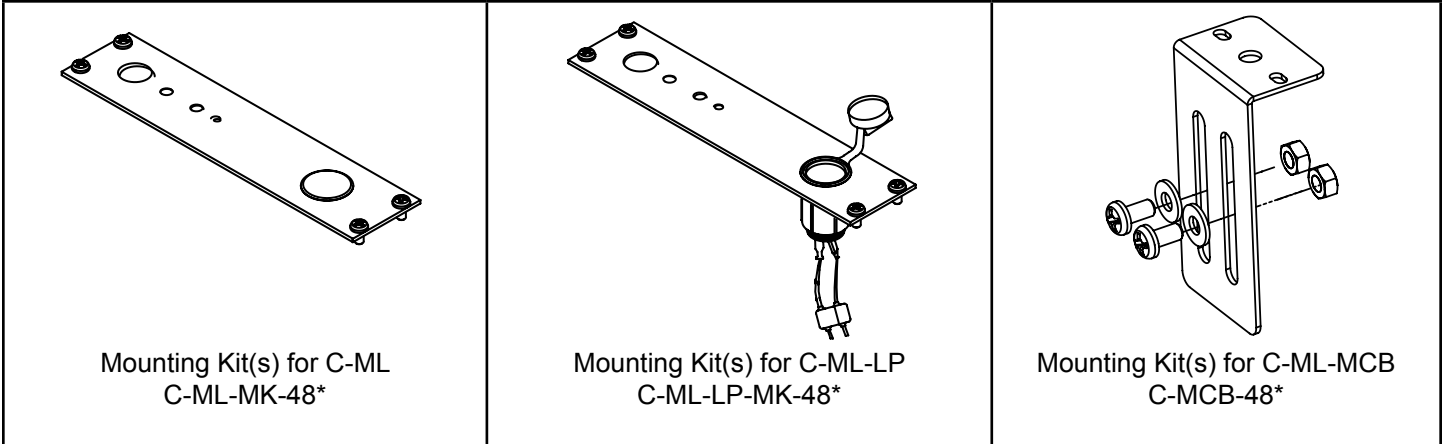

- Provides wider beam and more light than LED models
- Available with either top-mounted or side-mounted gooseneck
- Easy-to-slide permanent red lens for red or white light
- Permanent clear lens to prevent accidentally touching the lamp
- Durable construction, with die-cast housing and long-life flexible gooseneck (12" or 18" in length)
- High-quality dimmer switch
- Lamp is 5 watt T3 bi-pin (draws .42 amps @ 12VDC)
- 12" wire lead (18 gauge) with stripped ends.
- 12" light standard on C-ML; C-ML-MCB; C-ML-LP; C-ML-LP2; C-ML-PS2; C-ML-MLB; C-ML-1.

C-MAP-NPR-11-07

Manufactured by:

NEW

Halogen Map Light

Mounting Kit

48 Pack... SAVE!

Holes are pre-drilled to accept old & new map light.

Part Number	Description
C-ML-MK-48	48 Pack 2" Plate Only w/Hardware for Map Light (Map Light not included) – Includes wire harness
C-ML-LP-MK-48	48 Pack 2" Plate Only w/Lighter Outlet & Hardware for Map Light (Map Light not included) – Includes wire harness
C-MCB-48	48 Pack Mic Clip Bracket w/Hardware for Map Light or Mic Clip (Map Light or Mic Clip not included)

*Bulk packaging via stacked plates with one bag of hardware.

Map Lights by Havis-Shields available in 12" or New longer 18" length

Havis-Shields
EQUIPMENT CORPORATION
75 Jacksonville Road P.O. Box 2099
Warminster, PA 18974