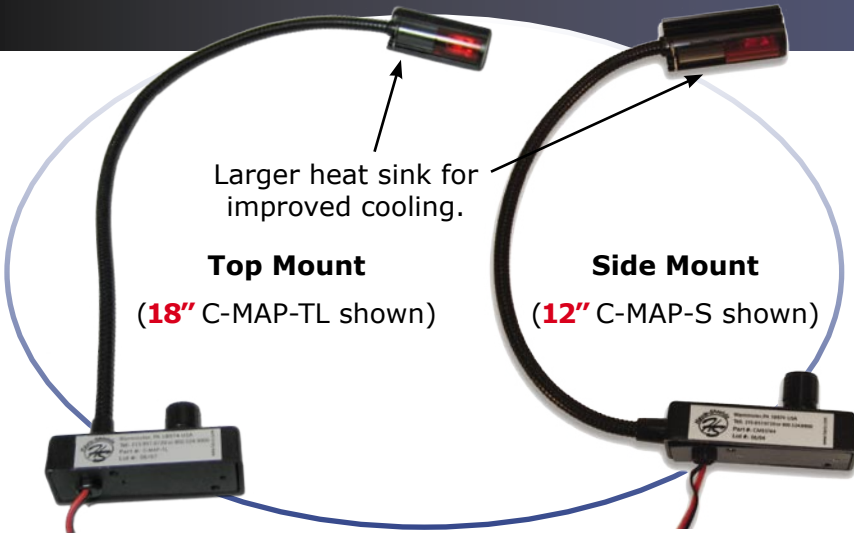

Manufactured by:

NEW

12" or 18"

Halogen Map Light

Side or Top Mount Available

Larger heat sink for improved cooling.

Top Mount

(18" C-MAP-TL shown)

Side Mount

(12" C-MAP-S shown)

Top or Side Mount Gooseneck Map Light available in 12" or 18" for your mounting needs.

Standard red lens cover and dimmer switch reduces nighttime vision loss.

Easy to slide lens for red or white light. Permanent red lens will not fall out!

Map Lights by Havis-Shields

The new Havis-Shields Map Light features a bright 5 watt halogen lamp and a high-quality dimmer switch giving precisely the right amount of light for any task. Havis-Shields offers the widest variety of accessories and options in the industry for your mobile office solution. Available in 12" or new longer 18" in length.

- Provides wider beam and more light than LED models
- Available with either top-mounted or side-mounted gooseneck
- Easy-to-slide permanent red lens for red or white light
- Permanent clear lens to prevent accidentally touching the lamp
- Durable construction, with die-cast housing and long-life flexible gooseneck (12" or 18" in length)
- High-quality dimmer switch
- Lamp is 5 watt T3 bi-pin (draws .42 amps @ 12VDC)
- 12" wire lead (18 gauge) with stripped ends.
- 12" light standard on C-ML; C-ML-MCB; C-ML-LP; C-ML-LP2; C-ML-PS2; C-ML-MLB; C-ML-1.