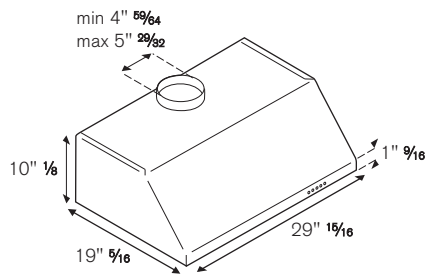

BERTAZZONI PROFESSIONAL SERIES

30" UNDERMOUNT CANOPY HOOD KU30 PRO 1 X

FEATURES

Hood finishing	stainless steel
Motor	1
Speed	3
Hood control	electronic with buttons
Halogen lights	2
Filters	aluminum mesh
Max extraction power	600 cfm

TECHNICAL SPECIFICATIONS

Electrical Requirements	120 V 60 Hz
Max Amp usage, power rating	3.3 A - 400 W
Certification	cETLus
Warranty	2 years parts and labor

ACCESSORIES

Recirculation Kit	code 901154
Narrow duct cover	code 901262
Full-width duct cover	code 901266
Narrow duct cover for ceiling height 8-10 ft	code 901281
European Baffle Filter	code 901253

This model is not suited for recirculation

INSTALLATION INSTRUCTIONS

Bertazzoni recommends to operate the appliance after it has been properly installed. Please refer to the installation manual for further details.

Disclaimer: while every effort has been made to insure the accuracy of the information contained in this brochure, Fratelli Bertazzoni reserves the right to change any part of the information at any time without notice.

Fratelli Bertazzoni, Bertazzoni and the winged wheel brand icon are registered trademarks of Bertazzoni Spa.