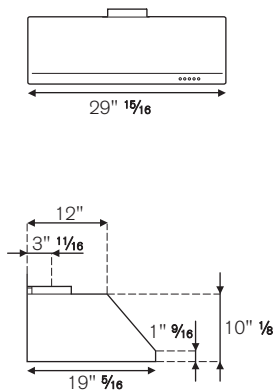

BERTAZZONI PROFESSIONAL SERIES

30" UNDERMOUNT CANOPY HOOD KU30 PRO 1 X

FEATURES

Hood finishing	stainless steel
Motor	1
Speed	3
Hood control	electronic with buttons
Halogen lights	2
Filters	aluminum mesh
Max extraction power	600 cfm

TECHNICAL SPECIFICATIONS

Electrical Requirements	120 V 60 Hz
Max Amp usage, power rating	3.3 A - 400 W
Certification	cETLus
Warranty	2 years parts and labor

ACCESSORIES

Recirculation Kit	code 901154
Narrow duct cover	code 901262
Full-width duct cover	code 901266
Narrow duct cover for ceiling height 8-10 ft	code 901281
European Baffle Filter	code 901253

This model is not suited for recirculation

INSTALLATION INSTRUCTIONS

Bertazzoni recommends to operate the appliance after it has been properly installed. Please refer to the installation manual for further details.

Disclaimer: while every effort has been made to insure the accuracy of the information contained in this brochure, Fratelli Bertazzoni reserves the right to change any part of the information at any time without notice.

Fratelli Bertazzoni, Bertazzoni and the winged wheel brand icon are registered trademarks of Bertazzoni Spa.