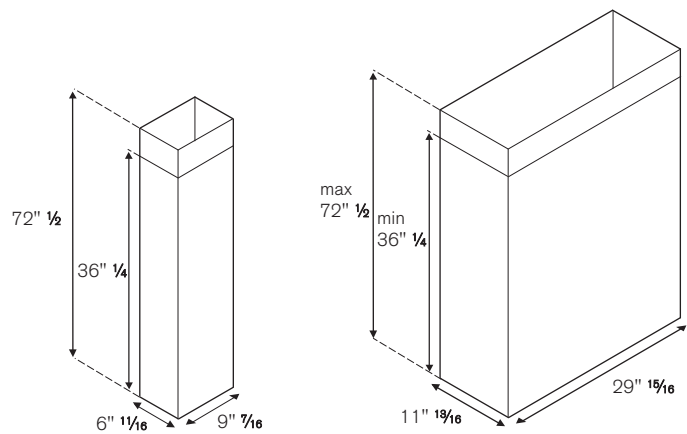

ACCESSORIES

Recirculation Kit	code 901154
Narrow duct cover	code 901262
Full-width duct cover	code 901266
Narrow duct cover for ceiling height 8-10 ft	code 901281
European Baffle Filter	code 901253

This model is not suited for recirculation