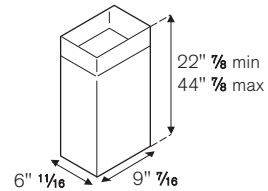

BERTAZZONI PROFESSIONAL SERIES

30" UNDERMOUNT CANOPY HOOD KU30 PRO 1 X

FEATURES

Hood finishing	stainless steel
Motor	1
Speed	3
Hood control	electronic with buttons
Halogen lights	2
Filters	aluminum mesh
Max extraction power	600 cfm

TECHNICAL SPECIFICATIONS

Electrical Requirements	120 V 60 Hz
Max Amp usage, power rating	3.3 A - 400 W
Certification	cETLus
Warranty	2 years parts and labor

ACCESSORIES

Recirculation Kit	code 901154
Narrow duct cover	code 901262
Full-width duct cover	code 901266
Narrow duct cover for ceiling height 8-10 ft	code 901281
European Baffle Filter	code 901253

This model is not suited for recirculation

INSTALLATION INSTRUCTIONS

Bertazzoni recommends to operate the appliance after it has been properly installed. Please refer to the installation manual for further details.

Disclaimer: while every effort has been made to insure the accuracy of the information contained in this brochure, Fratelli Bertazzoni reserves the right to change any part of the information at any time without notice.

Fratelli Bertazzoni, Bertazzoni and the winged wheel brand icon are registered trademarks of Bertazzoni Spa.