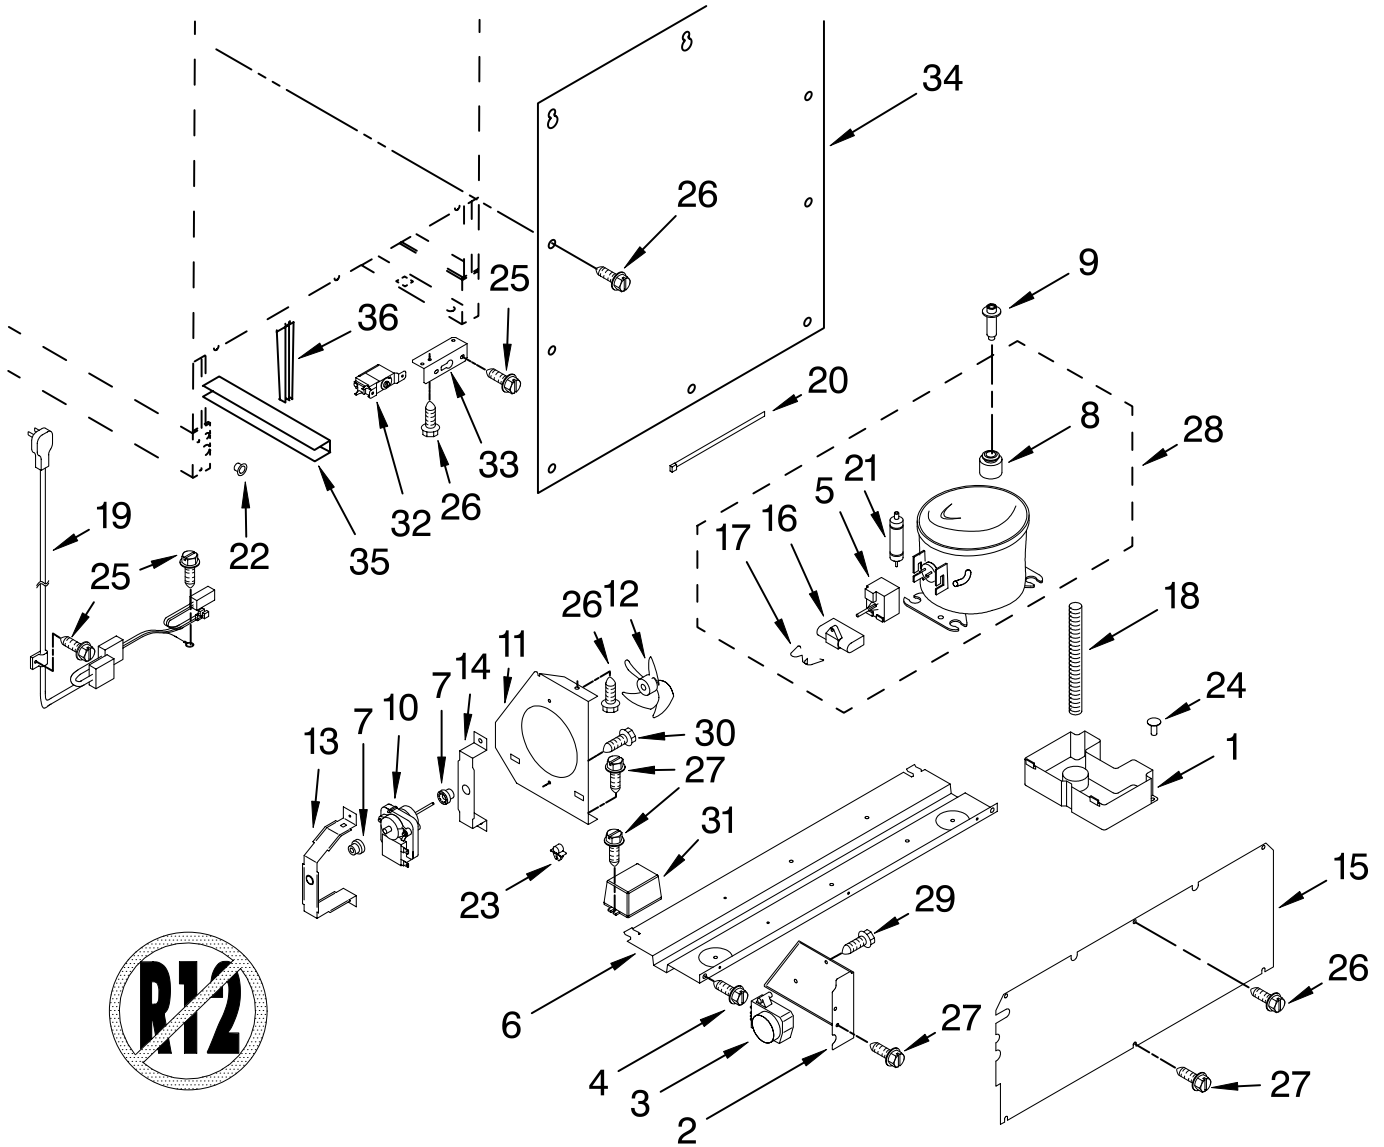

UNIT PARTS

For Models: KUWO24LSBX00
(Black)

Illus. No.	Part No.	DESCRIPTION
1	4344772	Drain Pan
2	4344773	Bracket, Defrost Timer
3	4344774	Defrost Timer
4	4344797	Screw
5	4344776	Start Device
6	4344777	Mounting Plate, Compressor
7	4344778	Grommet, Fan Motor
8	4344779	Grommet, Compressor
9	4344780	Bolt, Compressor
10	4344781	Fan Motor, Condenser
11	4344782	Baffle, Air
12	4344783	Fan Blade

Illus. No.	Part No.	DESCRIPTION
13	4344784	Bracket, Motor
14	4344785	Bracket, Motor
15	4344786	Cover, Rear
16	4344837	Capacitor
17	4344836	Clip
18	4344839	Tube, Drain
19	4344861	Power Cord
20	4344829	Cable Tie
21	4344828	Drier
22	4344838	Bushing
23	4344831	Clip, Bushing
24	4344835	Bushing
25	4344826	Screw
26	4344825	Screw
27	4344832	Screw

Illus. No.	Part No.	DESCRIPTION
28	4344775	Compressor (Includes Items 5, 8, 16, 17 & 21)
29	4344834	Screw
30	4344833	Screw
31	4344862	Transformer
32	4344863	Thermostat
33	4344864	Bracket, Thermostat
34	4344881	Ballast
35	4344907	Trim, Edge
36	4344908	Support, Drain

REFRIGERANT CHARGE

3.5 Ounces
(R-134A)

FOR ORDERING INFORMATION REFER TO PARTS PRICE LIST