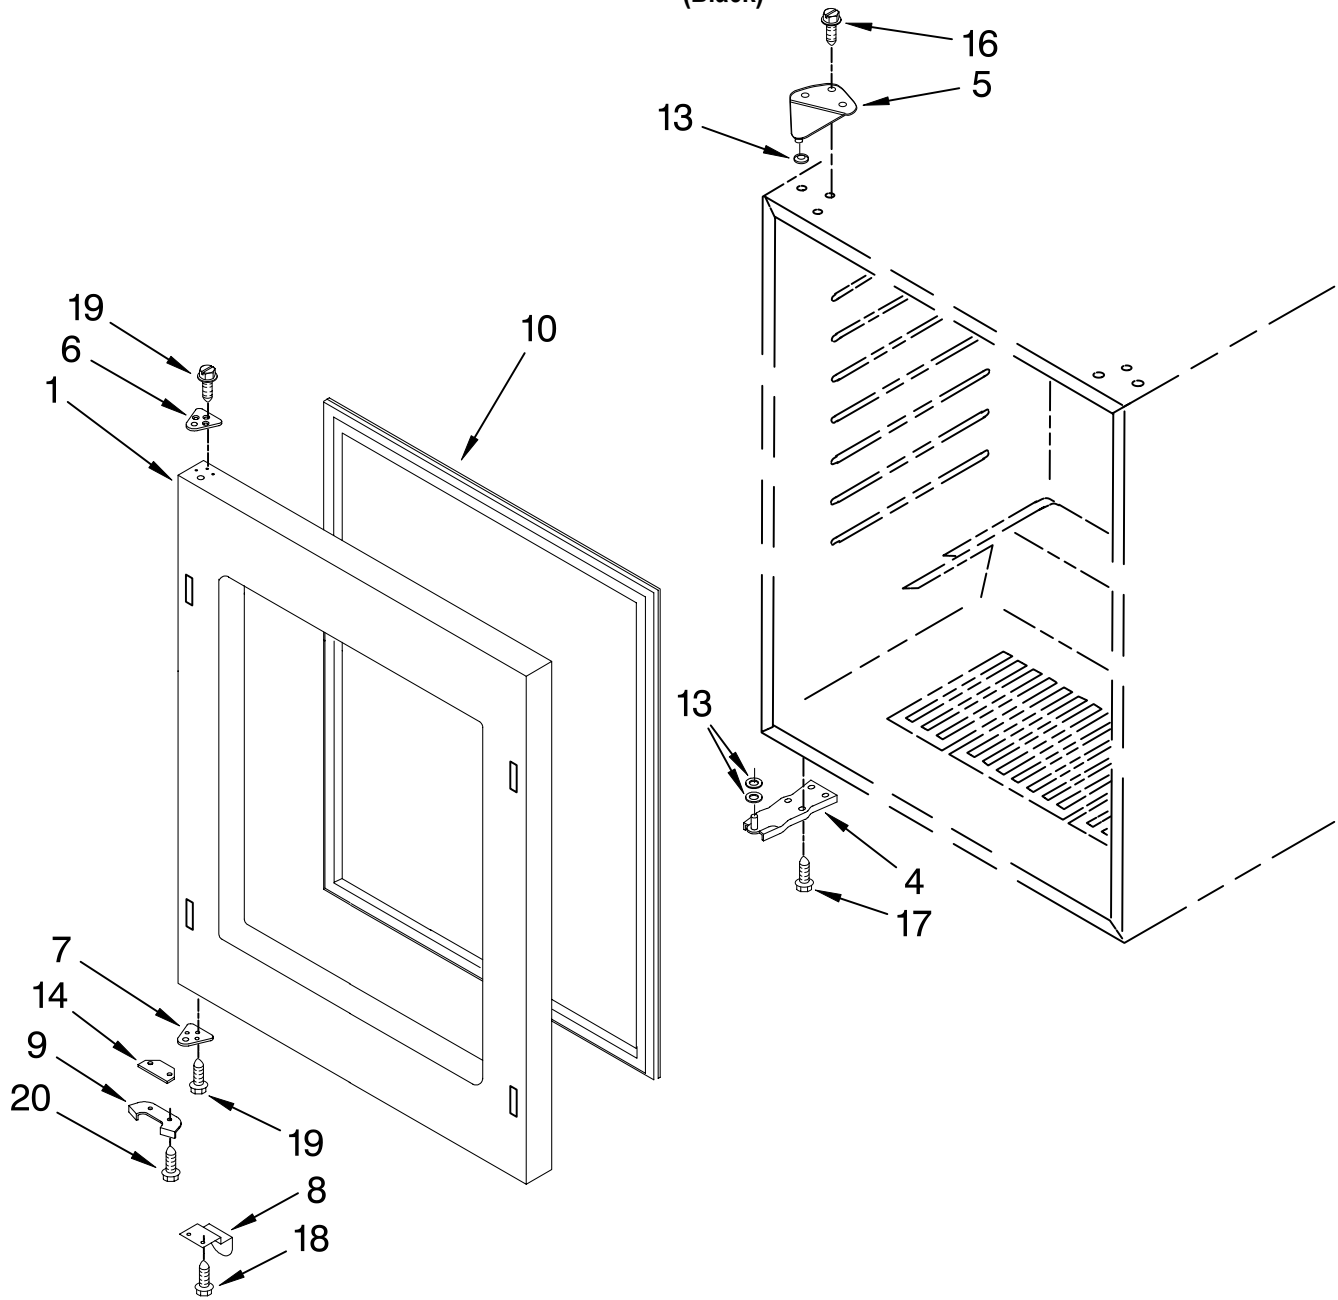

DOOR PARTS

For Models: KUWO24LSBX00
(Black)

Illus. No.	Part No.	DESCRIPTION
1	4344891	Door Assembly (Includes Gasket)
4	4344787	Hinge, Bottom
5	4344754	Hinge, Top
6	4344804	Spacer, Top Hinge
7	4344798	Spacer, Bottom Hinge
8	4344757	Actuator, Switch
9	4344802	Door Stop

Illus. No.	Part No.	DESCRIPTION
10	4344852	Door Gasket
13	4344760	Washer
14	4344803	Spacer, Door
16	4344796	Screw
17		Screw, Lower Hinge
	4344906	Quantity 1
	4344797	Quantity 3
18	4344827	Screw
19	4344800	Screw

Illus. No.	Part No.	DESCRIPTION
20	4344801	Screw
OPTIONAL PARTS NOT ILLUSTRATED		
	4344818	Installation Kit, Door Panel

FOR ORDERING INFORMATION REFER TO PARTS PRICE LIST