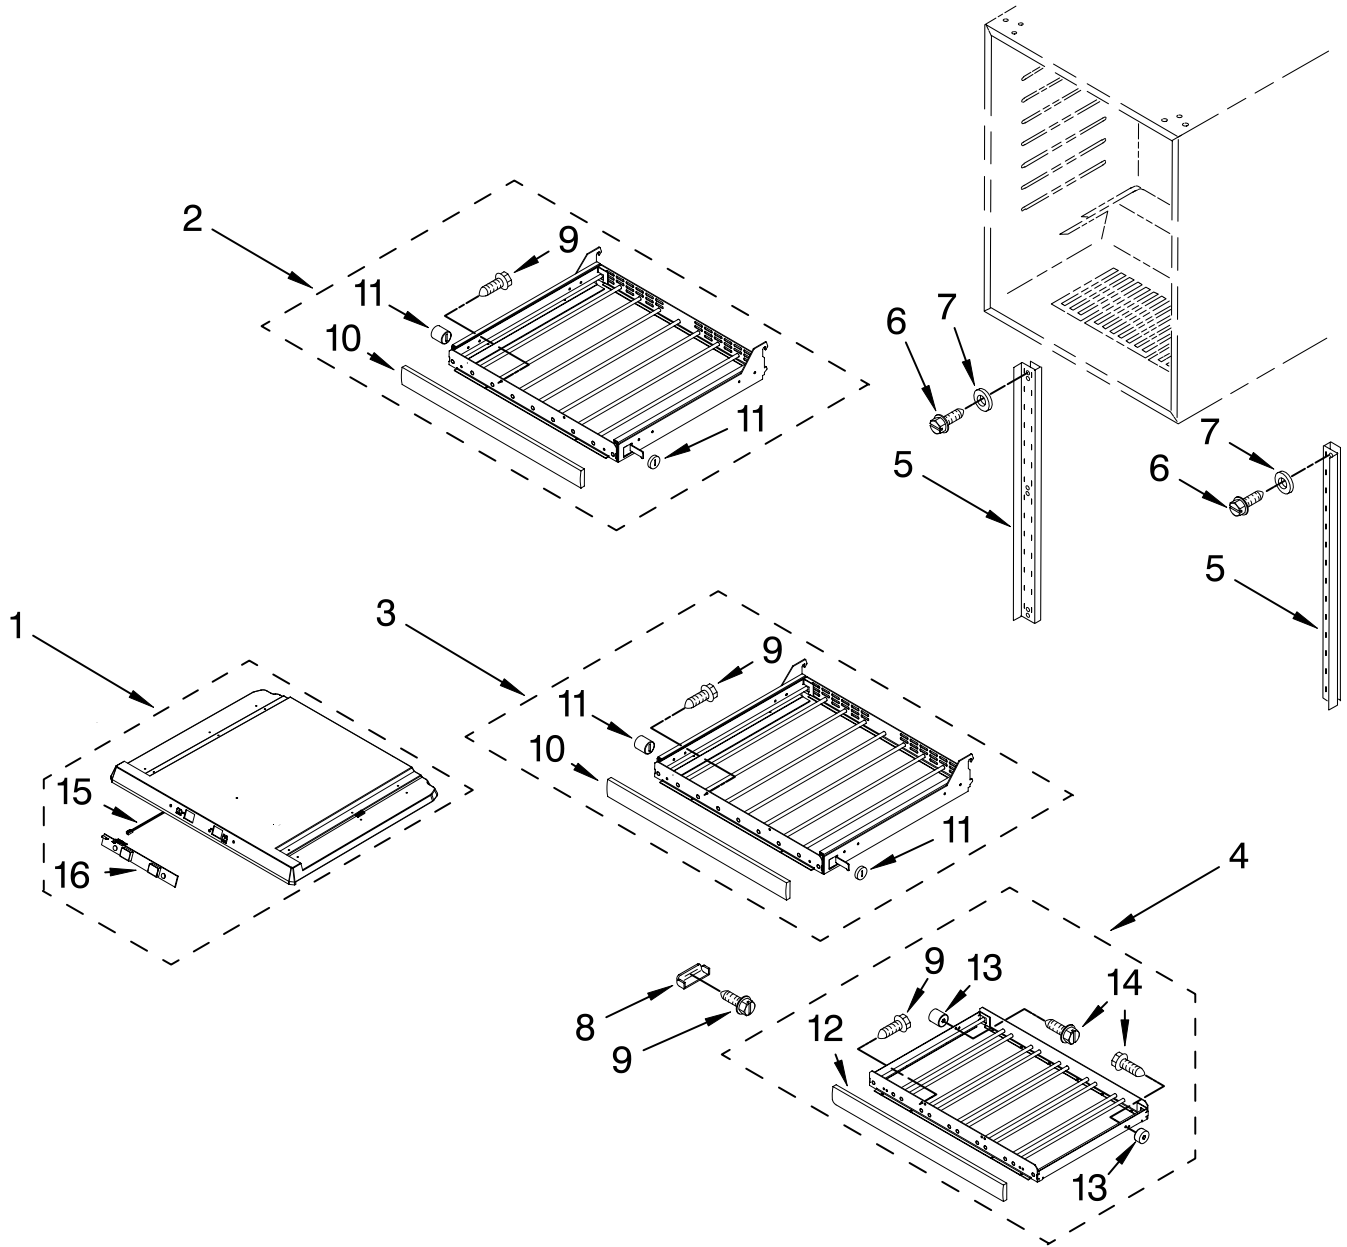

SHELF PARTS

For Models: KUWO24LSBX00
(Black)

Illus. No.	Part No.	DESCRIPTION
1	4344880	Temperature Separator
2	4344846	Wine Rack, (4)
3	4344847	Wine Rack, (1)
4	4344849	Wine Rack, Lower
5	4344842	Left Side
	4344843	Right Side
6	4344794	Screw

Illus. No.	Part No.	DESCRIPTION
7	4344795	Washer
8	4344850	Stop, Lower Rack
9	4344851	Screw
10	4344882	Trim, Top And Middle Racks
11	4344867	Left Support
	4344866	Right Support

Illus. No.	Part No.	DESCRIPTION
12	4344884	Trim, Lower Rack
13	4344886	Support, Bumper Left
	4344885	Right
14	4344915	Screw Left
	4344914	Right
15	4344895	Transformer Cable
16	4344894	PCB Display Board

FOR ORDERING INFORMATION REFER TO PARTS PRICE LIST