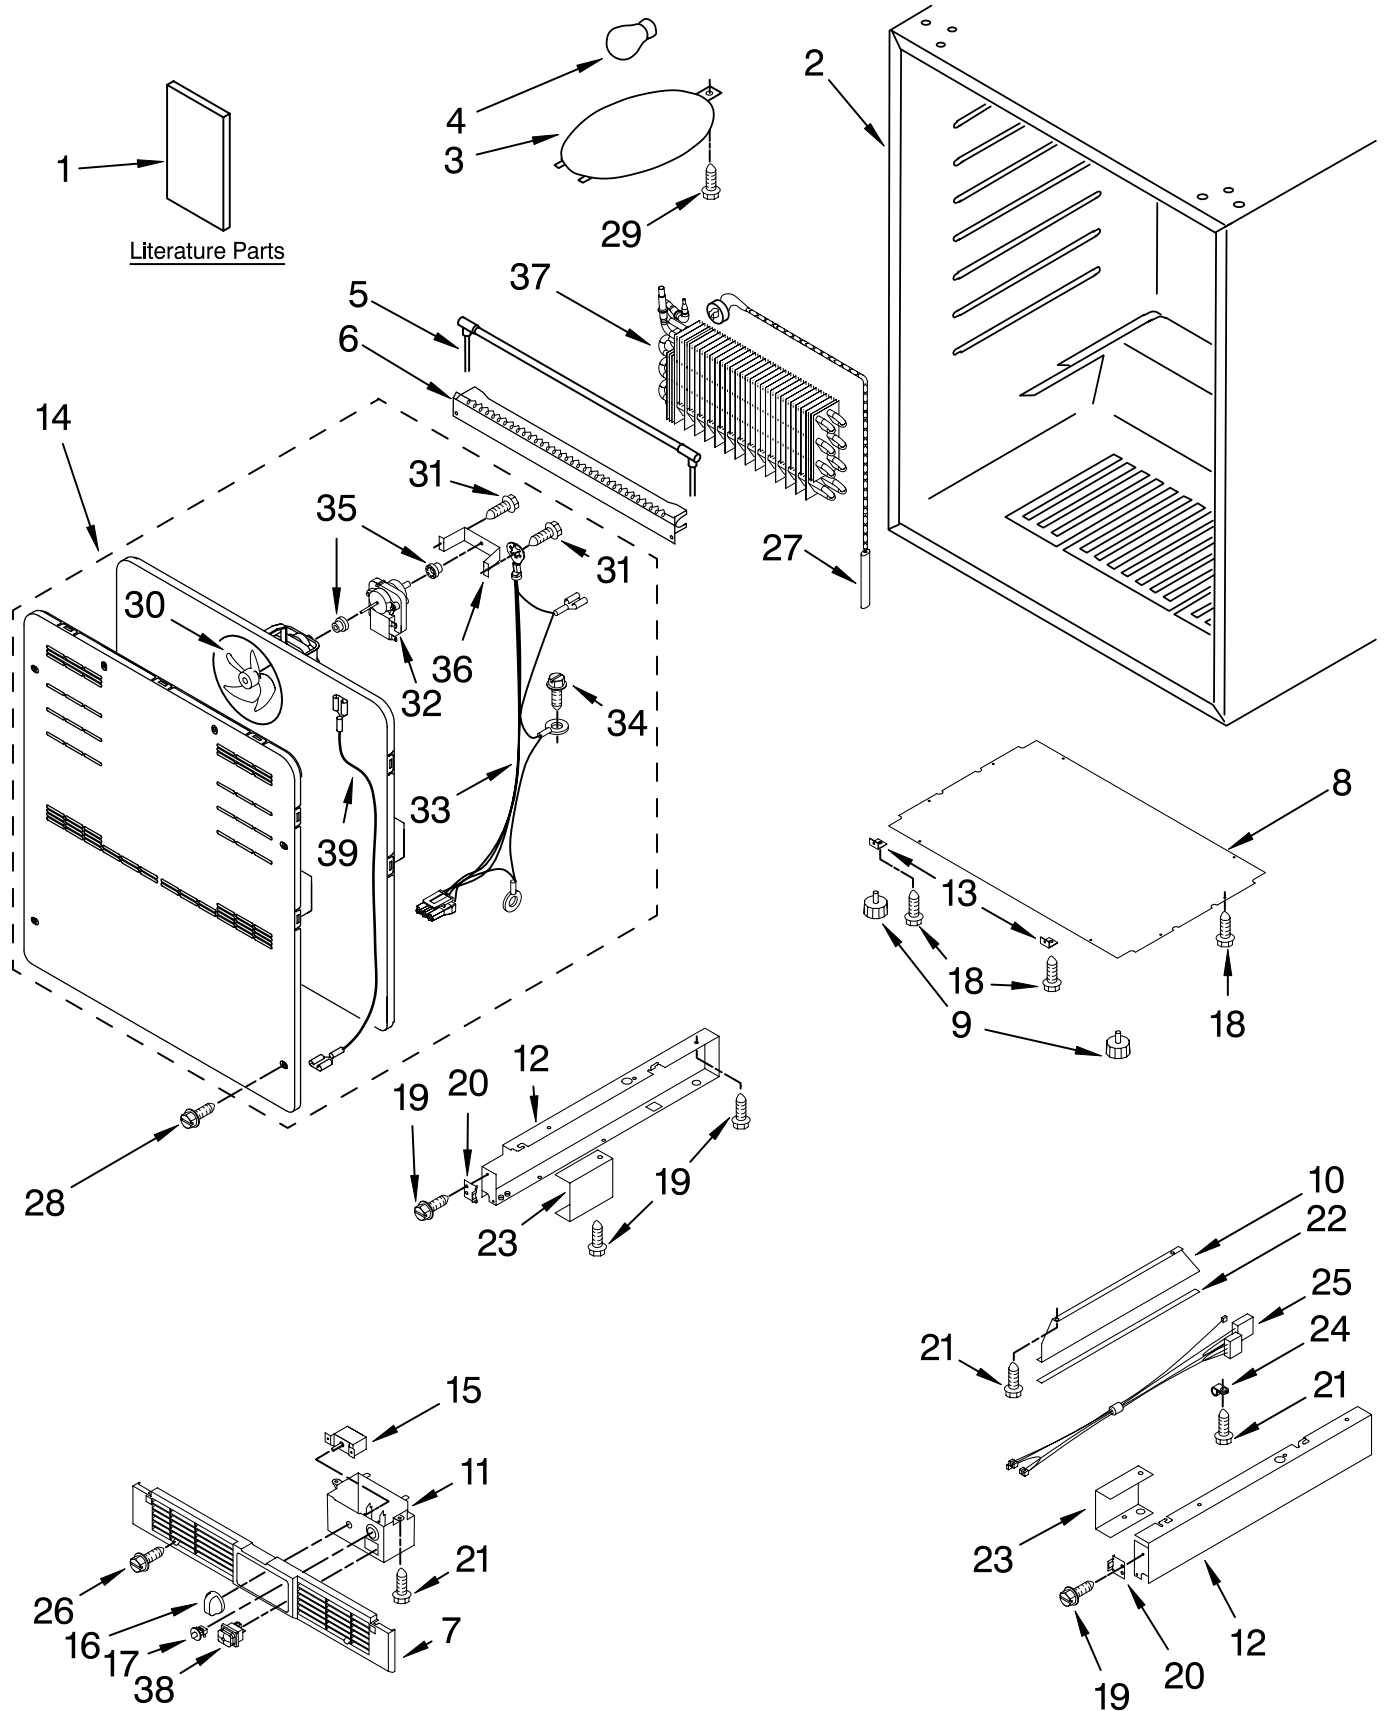

For Models: KUWO24LSBX00
(Black)

FOR ORDERING INFORMATION REFER TO PARTS PRICE LIST

CABINET PARTS

For Models: KUWO24LSBX00
(Black)

Illus. No.	Part No.	DESCRIPTION	Illus. No.	Part No.	DESCRIPTION	Illus. No.	Part No.	DESCRIPTION
1		Literature Parts	13	4344771	Bracket, Grille	26	4344827	Screw
	2300273	Use & Care Guide	14	4344840	Evaporator Fan Assembly	27	4344792	Thermal Fuse
	4344900	Wiring Diagram	15	4344859	Thermostat	28	4344793	Screw
2		Cabinet (Not A Service Part)	16	4344768	Knob, Thermostat	29	4344791	Screw
3	4344739	Lens, Light	17	4344767	Switch, Plunger	30	4344783	Fan Blade
4	4344740	Bulb, Light	18	4344826	Screw	31	4344878	Screw
5	4344746	Heater, Defrost	19	4344797	Screw	32	4344865	Evaporator Fan Motor
6	4344747	Heat Shield	20	4344819	Clip, Grille	33	4344877	Harness, Wire
7	4344761	Grille	21	4344825	Screw	34	4344832	Screw, Ground
8	4344762	Plate, Bottom	22	4344823	Seal	35	4344778	Grommet, Fan Motor
9	4344763	Foot, Leveling	23		Frame, Support	36	4344899	Bracket, Motor
10	4344764	Brace, Support		4344821	Right	37		Evaporator (Not Serviced)
11	4344898	Control Box		4344820	Left	38	4344858	Switch, Light
12		Frame, Side	24	4344824	Clip, Harness	39	4344917	Transformer Cable
	4344789	Left Side	25	4344857	Harness, Wire			
	4344790	Right Side						

FOR ORDERING INFORMATION REFER TO PARTS PRICE LIST