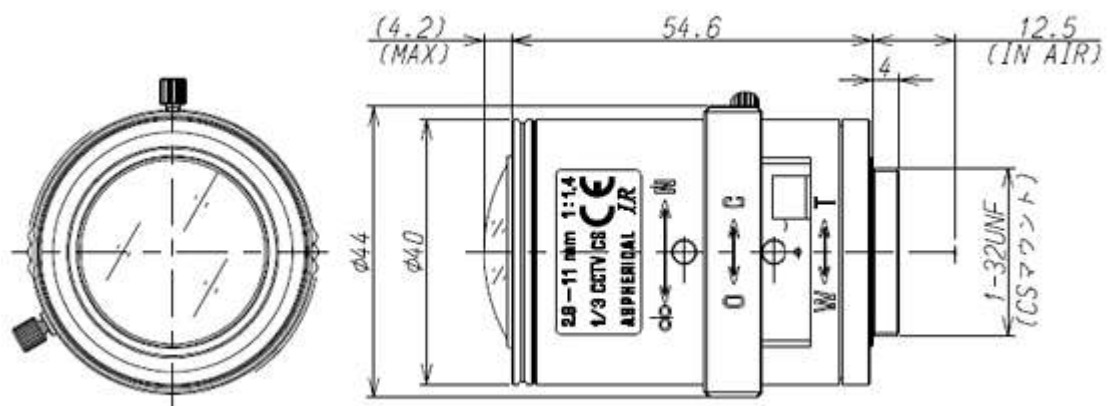

CCTV Lenses/Model : 13VM2811ASIR

Close

CCTV Lenses

13VM2811ASIR

SPECIFICATIONS

| | | 13VM2811ASIR |
|--|-----|--|
| Imager Size | | 1/3 |
| Mount Type | | CS |
| Focal Length | | 2.8 - 11mm |
| Aperture Range | | 1.4 - Close |
| Angle of View (Horizontal x Vertical) | 1/3 | Wide 97.4° x 72.4° Tele 26.2° x 19.7° |

| | | | |
|-----------------------|-----|-------|--------------------------|
| | 1/4 | Wide | 72.4° x 54.0° |
| | | Tele | 19.7° x 14.7° |
| Focusing Range | | | 0.3m - ∞ |
| | | Focus | Manual with Lock |
| Operation | | Zoom | Manual with Lock |
| | | Iris | Manual with Lock |
| Filter Size | | | - |
| Back Focus(in air) | | | Wide 8.66 - Tele 18.69mm |
| Operating Voltage | | | - |
| Weight | | | 72g |
| Operating Temperature | | | -20°C - +60°C |