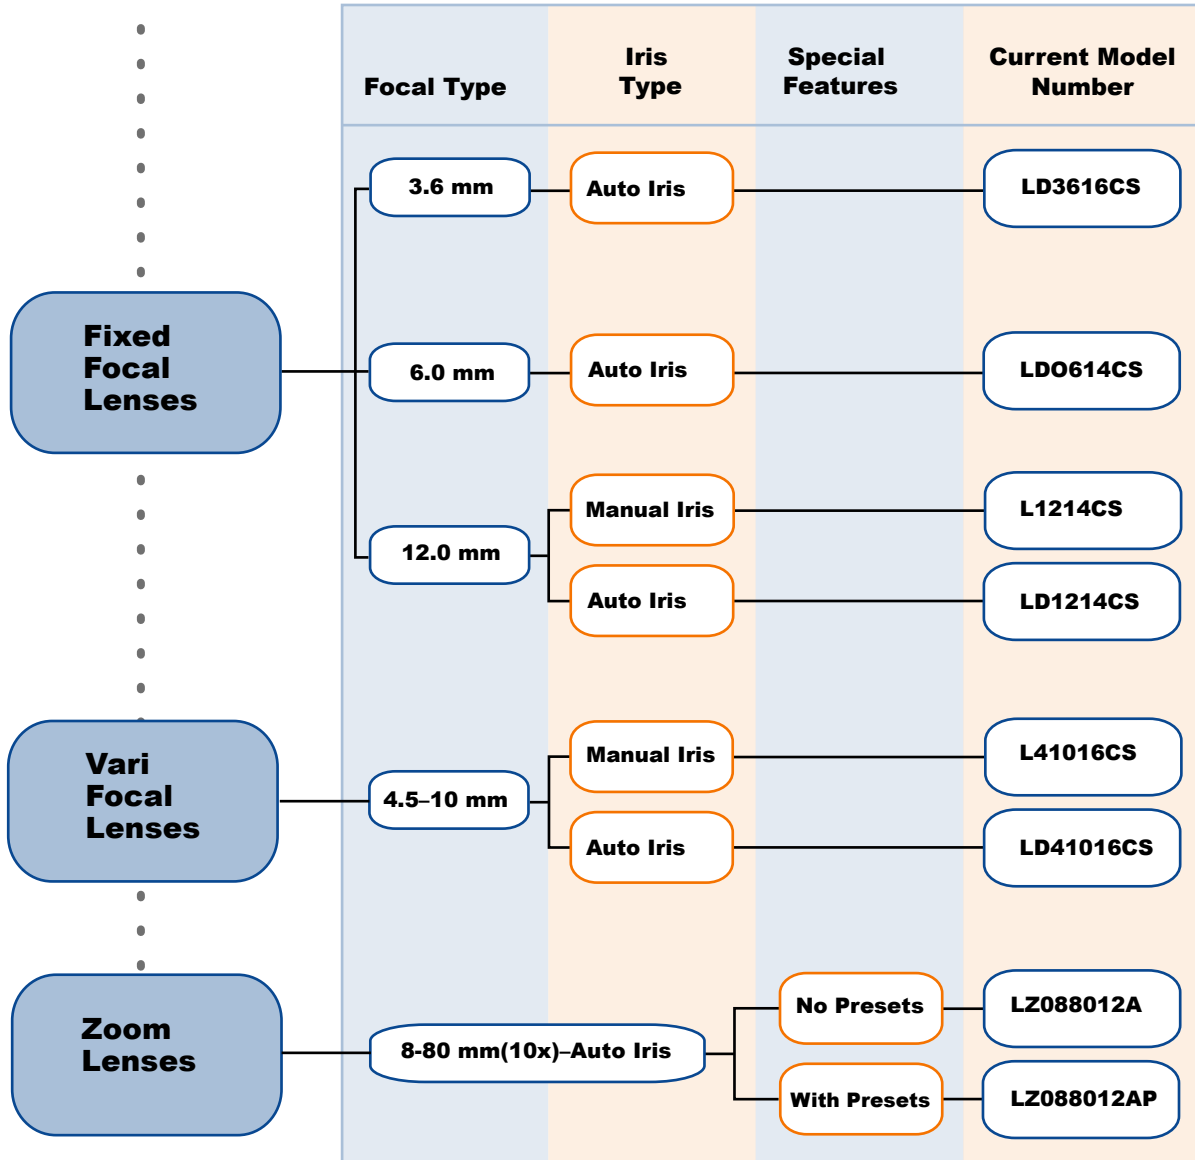

Lens Selection Guide

1/2" Format

www.americandynamics.net

VS319-02 07/03 L
©2003 Sensormatic Electronics Corporation

Product Specifications and availability subject to change without notice.
Certain product names mentioned herein may be trade names and/or registered trademarks of other companies.

Lens Selection Guide

1/3" Format

	Focal Type	Iris Type	Special Features	Current Model Number	New Model Number
Fixed Focal Lenses	2.6 mm	Manual Iris		L2616CS	
		Auto Iris		LD2616CS	
	4.0 mm	Manual Iris		LO412CS	
		Auto Iris		LDO412CS	
	8.0 mm	Fixed Iris		L0812NI	
		Manual Iris		L0812CS	
Auto Iris			LDO812CS		
Vari Focal Lenses	2.8-12 mm NEW!	Manual Iris		New	ADCLVF3212MI
		Auto Iris		New	ADCLVF3212DC
	3.5-8 mm	Manual Iris		L35814CS	
		Auto Iris		LD35814CS	
	5-50 mm	Manual Iris		L55013CS	
		Auto Iris		LD55013CS	
Zoom Lenses	6-72 mm(12x)	Auto Iris	No Presets	LZ067212A	