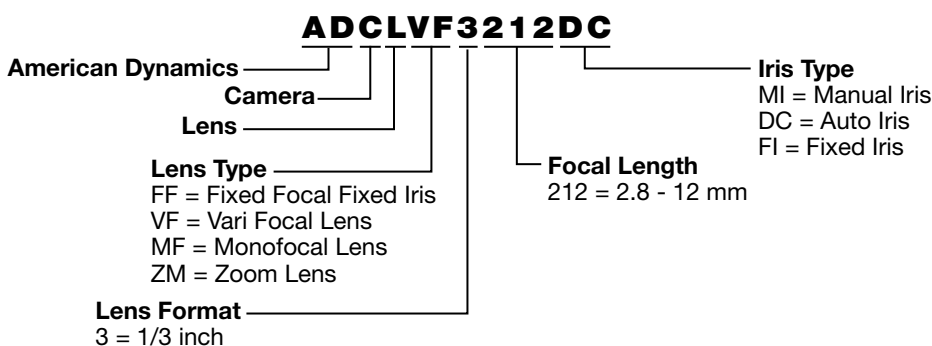

Model Number Configuration Chart

www.americandynamics.net

VS318-02 07/03 L
©2003 Sensormatic Electronics Corporation

Product Specifications and availability subject to change without notice. Certain product names mentioned herein may be trade names and/or registered trademarks of other companies.