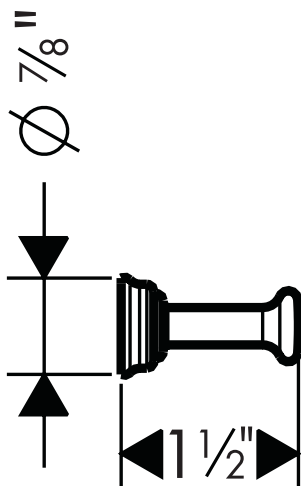

## Product Features

- Solid brass

## Available Finishes

Chrome	42137000
Brushed Nickel	42137820
Polished Nickel	42137830

The measurements shown are for reference only.

Products and specifications shown are subject to change without notice.