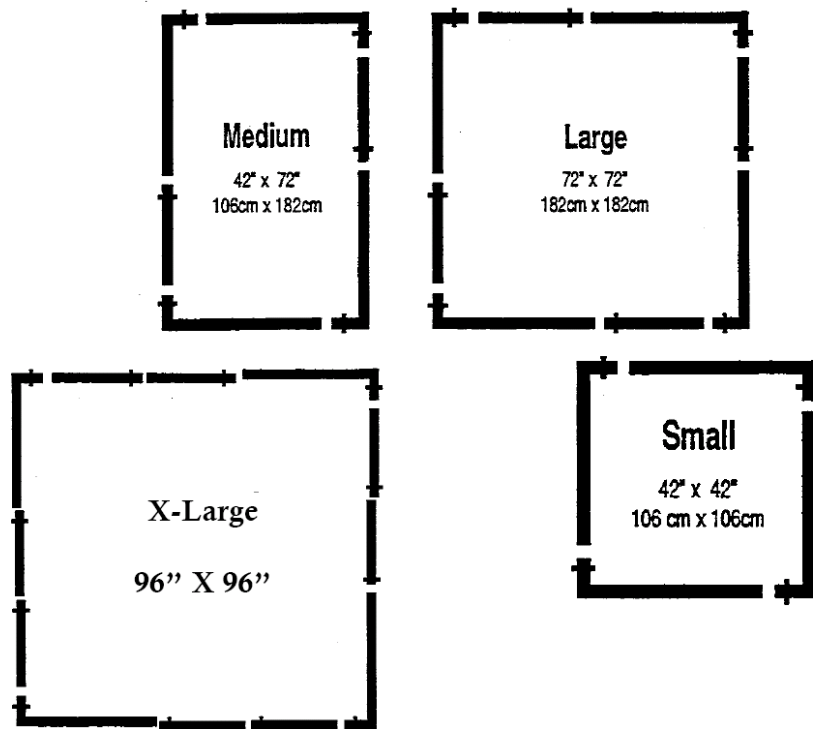

Setup Instructions

Scrim Jim

Style Series: 1809-1898

Description

Scrim Jim is a strong, collapsible diffusion and reflection system offering the ultimate in flexibility and control. Frames are made of lightweight aircraft aluminum. Modular construction allows you to create four easy-to-handle frame sizes that are all collapsible to 42" in length. Fabrics are of the highest quality and have hook and loop tape sewn around the perimeter for an even, taut and secure fit to the frame, to withstand strong winds.

INSTRUCTIONS

- Frame Assembly:**
- Small – 4 Corner Pieces
 - Medium – 4 Corner Pieces
2 Extensions
 - Large – 4 Corner Pieces
4 Extensions
 - X-Large – 4 Corner Pieces
8 Extensions

- Fabric Attachment:**
1. Attach all four Velcro corner tabs securely
 2. Connect velcro around perimeter

- Re-packing Frame:**
1. Build 2 layers (as shown below)
 2. Place one on top of the other, velcro to velcro

Scrim Jim Kits and Accessories:

Scrim Jim Kits are available in 42" x 42", 42" x 72", 72" x 72" and 96" x 96" sizes.