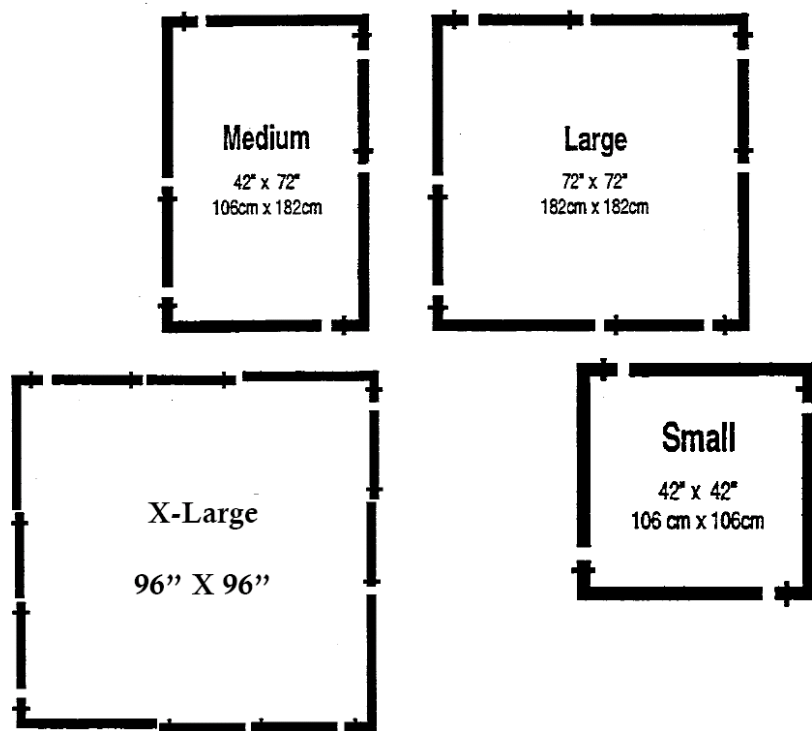

Setup Instructions

Scrim Jim

Style Series: 1809-1898

Description

Scrim Jim is a strong, collapsible diffusion and reflection system offering the ultimate in flexibility and control. Frames are made of lightweight aircraft aluminum. Modular construction allows you to create four easy-to-handle frame sizes that are all collapsible to 42" in length. Fabrics are of the highest quality and have hook and loop tape sewn around the perimeter for an even, taut and secure fit to the frame, to withstand strong winds.

INSTRUCTIONS

- Frame Assembly:**
- Small – 4 Corner Pieces
 - Medium – 4 Corner Pieces
2 Extensions
 - Large – 4 Corner Pieces
4 Extensions
 - X-Large – 4 Corner Pieces
8 Extensions

- Fabric Attachment:**
1. Attach all four Velcro corner tabs securely
 2. Connect velcro around perimeter

- Re-packing Frame:**
1. Build 2 layers (as shown below)
 2. Place one on top of the other, velcro to velcro

Scrim Jim Kits and Accessories:

Scrim Jim Kits are available in 42" x 42", 42" x 72", 72" x 72" and 96" x 96" sizes.