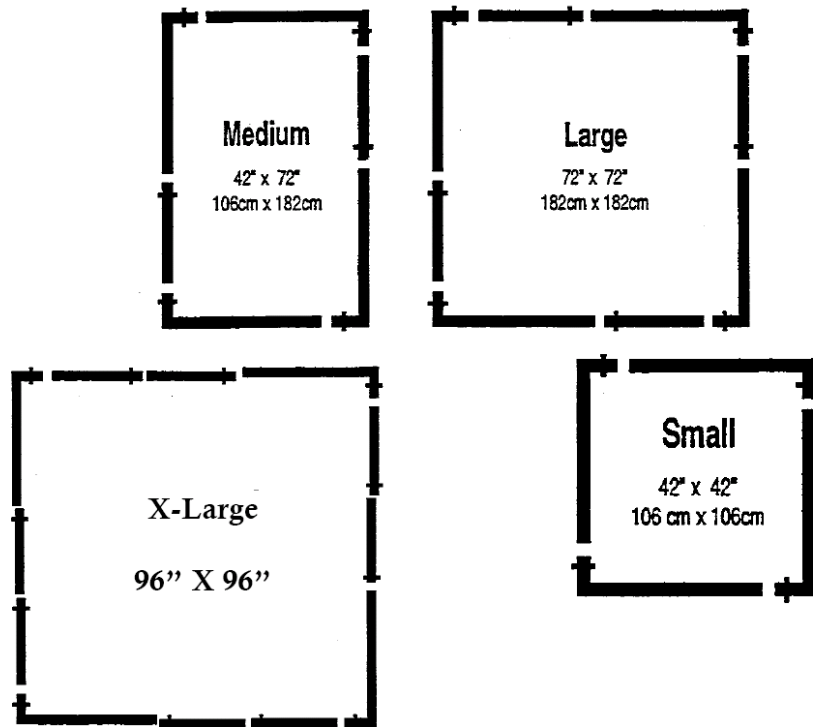

Setup Instructions

Scrim Jim

Style Series: 1809-1898

Description

Scrim Jim is a strong, collapsible diffusion and reflection system offering the ultimate in flexibility and control. Frames are made of lightweight aircraft aluminum. Modular construction allows you to create four easy-to-handle frame sizes that are all collapsible to 42" in length. Fabrics are of the highest quality and have hook and loop tape sewn around the perimeter for an even, taut and secure fit to the frame, to withstand strong winds.

INSTRUCTIONS

- Frame Assembly:**
- Small – 4 Corner Pieces
 - Medium – 4 Corner Pieces
2 Extensions
 - Large – 4 Corner Pieces
4 Extensions
 - X-Large – 4 Corner Pieces
8 Extensions

- Fabric Attachment:**
1. Attach all four Velcro corner tabs securely
 2. Connect velcro around perimeter

- Re-packing Frame:**
1. Build 2 layers (as shown below)
 2. Place one on top of the other, velcro to velcro

Scrim Jim Kits and Accessories:

Scrim Jim Kits are available in 42" x 42", 42" x 72", 72" x 72" and 96" x 96" sizes.