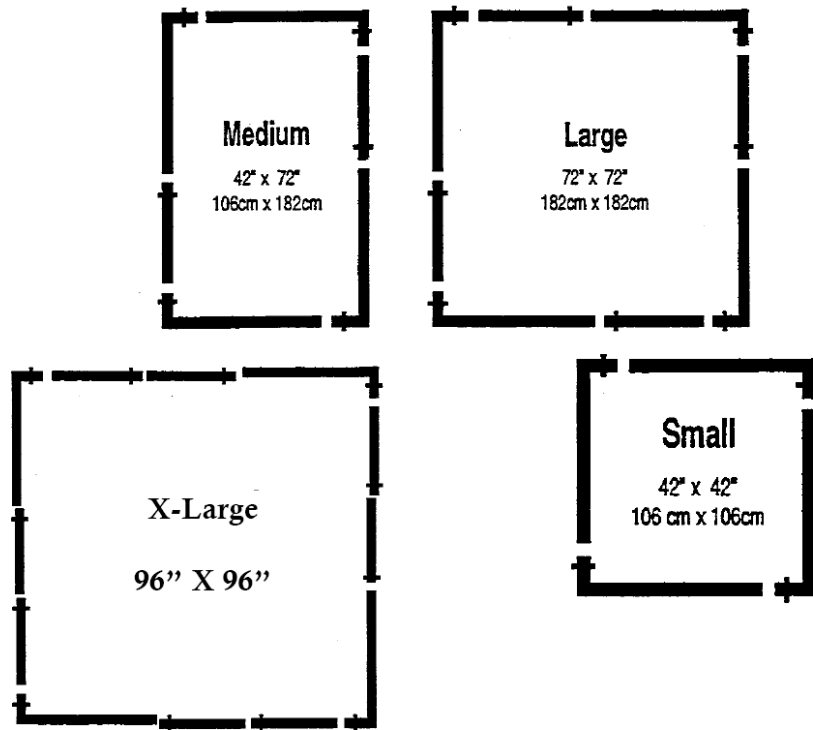

Setup Instructions

Scrim Jim

Style Series: 1809-1898

Description

Scrim Jim is a strong, collapsible diffusion and reflection system offering the ultimate in flexibility and control. Frames are made of lightweight aircraft aluminum. Modular construction allows you to create four easy-to-handle frame sizes that are all collapsible to 42" in length. Fabrics are of the highest quality and have hook and loop tape sewn around the perimeter for an even, taut and secure fit to the frame, to withstand strong winds.

INSTRUCTIONS

1. **Frame Assembly:**
2. Small – 4 Corner Pieces
   - Medium – 4 Corner Pieces
     2 Extensions
   - Large – 4 Corner Pieces
     4 Extensions
   - X-Large – 4 Corner Pieces
     8 Extensions

1. **Fabric Attachment:**
1. Attach all four Velcro corner tabs securely
  2. Connect velcro around perimeter

1. **Re-packing Frame:**
1. Build 2 layers (as shown below)
  2. Place one on top of the other, velcro to velcro