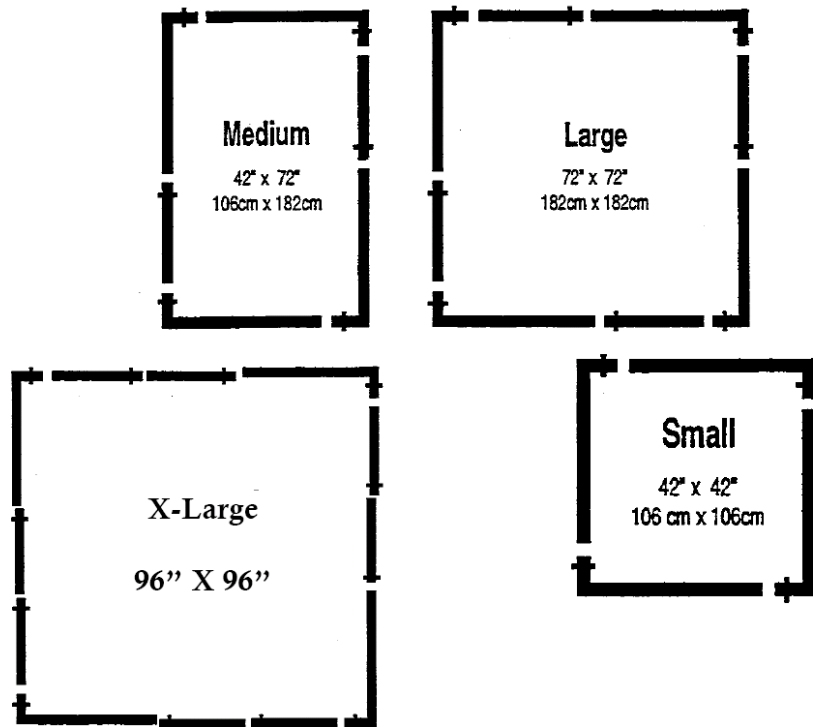

Setup Instructions

Scrim Jim

Style Series: 1809-1898

Description

Scrim Jim is a strong, collapsible diffusion and reflection system offering the ultimate in flexibility and control. Frames are made of lightweight aircraft aluminum. Modular construction allows you to create four easy-to-handle frame sizes that are all collapsible to 42" in length. Fabrics are of the highest quality and have hook and loop tape sewn around the perimeter for an even, taut and secure fit to the frame, to withstand strong winds.

INSTRUCTIONS

1. **Frame Assembly:**
2. Small – 4 Corner Pieces
   - Medium – 4 Corner Pieces
     2 Extensions
   - Large – 4 Corner Pieces
     4 Extensions
   - X-Large – 4 Corner Pieces
     8 Extensions

1. **Fabric Attachment:**
1. Attach all four Velcro corner tabs securely
  2. Connect velcro around perimeter

1. **Re-packing Frame:**
1. Build 2 layers (as shown below)
  2. Place one on top of the other, velcro to velcro