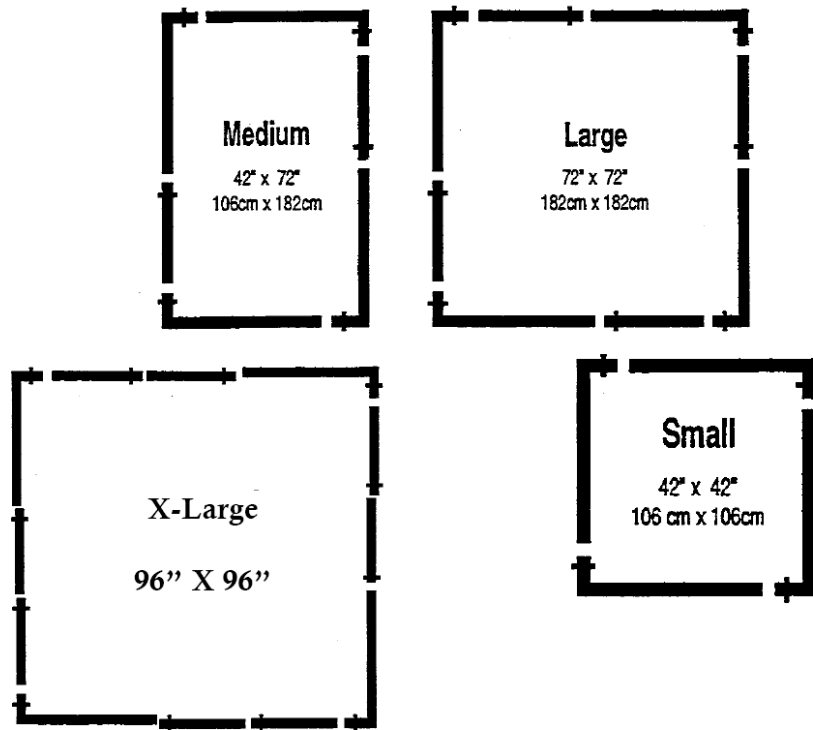

Setup Instructions

Scrim Jim

Style Series: 1809-1898

Description

Scrim Jim is a strong, collapsible diffusion and reflection system offering the ultimate in flexibility and control. Frames are made of lightweight aircraft aluminum. Modular construction allows you to create four easy-to-handle frame sizes that are all collapsible to 42" in length. Fabrics are of the highest quality and have hook and loop tape sewn around the perimeter for an even, taut and secure fit to the frame, to withstand strong winds.

INSTRUCTIONS

- Frame Assembly:**
- Small – 4 Corner Pieces
 - Medium – 4 Corner Pieces
2 Extensions
 - Large – 4 Corner Pieces
4 Extensions
 - X-Large – 4 Corner Pieces
8 Extensions

- Fabric Attachment:**
1. Attach all four Velcro corner tabs securely
 2. Connect velcro around perimeter

- Re-packing Frame:**
1. Build 2 layers (as shown below)
 2. Place one on top of the other, velcro to velcro

Scrim Jim Kits and Accessories:

Scrim Jim Kits are available in 42" x 42", 42" x 72", 72" x 72" and 96" x 96" sizes.