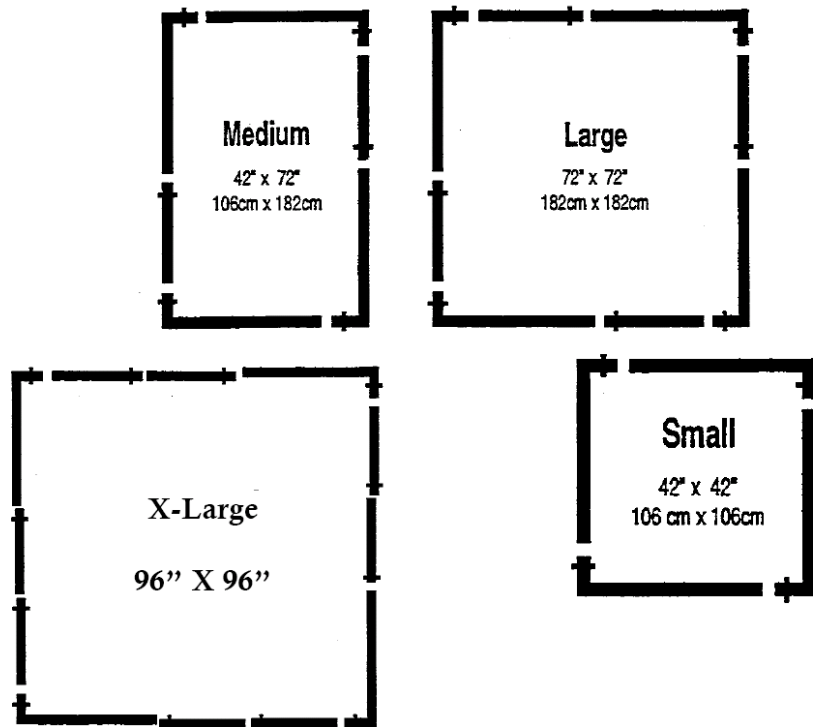

Setup Instructions

Scrim Jim

Style Series: 1809-1898

Description

Scrim Jim is a strong, collapsible diffusion and reflection system offering the ultimate in flexibility and control. Frames are made of lightweight aircraft aluminum. Modular construction allows you to create four easy-to-handle frame sizes that are all collapsible to 42" in length. Fabrics are of the highest quality and have hook and loop tape sewn around the perimeter for an even, taut and secure fit to the frame, to withstand strong winds.

INSTRUCTIONS

- Frame Assembly:**
- Small – 4 Corner Pieces
 - Medium – 4 Corner Pieces
2 Extensions
 - Large – 4 Corner Pieces
4 Extensions
 - X-Large – 4 Corner Pieces
8 Extensions

- Fabric Attachment:**
1. Attach all four Velcro corner tabs securely
 2. Connect velcro around perimeter

- Re-packing Frame:**
1. Build 2 layers (as shown below)
 2. Place one on top of the other, velcro to velcro

Scrim Jim Kits and Accessories:

Scrim Jim Kits are available in 42" x 42", 42" x 72", 72" x 72" and 96" x 96" sizes. These kits contain (1) Frame, (1) ¾ Stop Diffusion Panel, (1) Silver/White Reflective Panel and (1) Carry Bag.