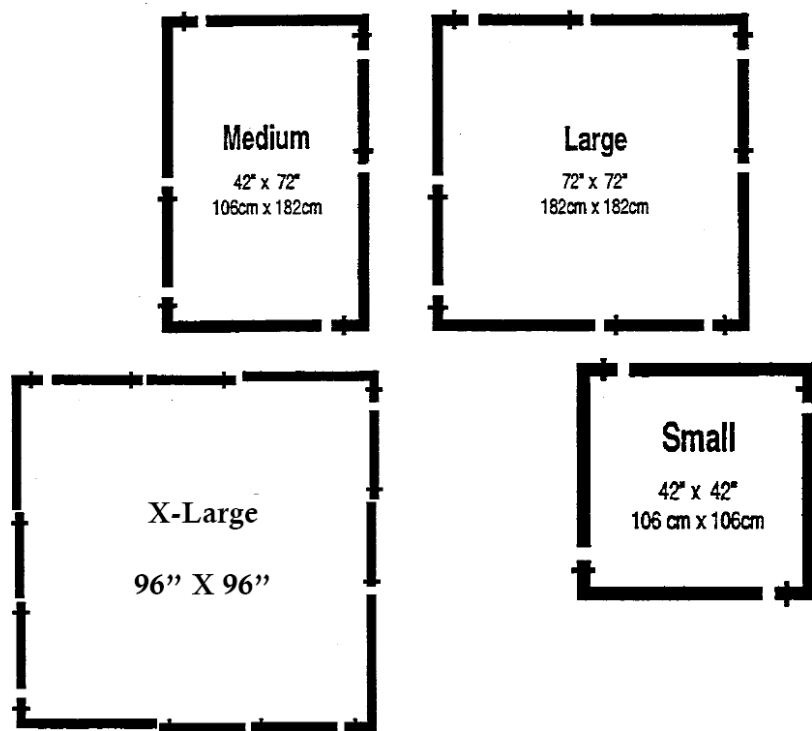

Setup Instructions

Scrim Jim

Style Series: 1809-1898

Description

Scrim Jim is a strong, collapsible diffusion and reflection system offering the ultimate in flexibility and control. Frames are made of lightweight aircraft aluminum. Modular construction allows you to create four easy-to-handle frame sizes that are all collapsible to 42" in length. Fabrics are of the highest quality and have hook and loop tape sewn around the perimeter for an even, taut and secure fit to the frame, to withstand strong winds.

INSTRUCTIONS

1. **Frame Assembly:**
2. Small – 4 Corner Pieces
   - Medium – 4 Corner Pieces
     2 Extensions
   - Large – 4 Corner Pieces
     4 Extensions
   - X-Large – 4 Corner Pieces
     8 Extensions

1. **Fabric Attachment:**
1. Attach all four Velcro corner tabs securely
  2. Connect velcro around perimeter

1. **Re-packing Frame:**
1. Build 2 layers (as shown below)
  2. Place one on top of the other, velcro to velcro