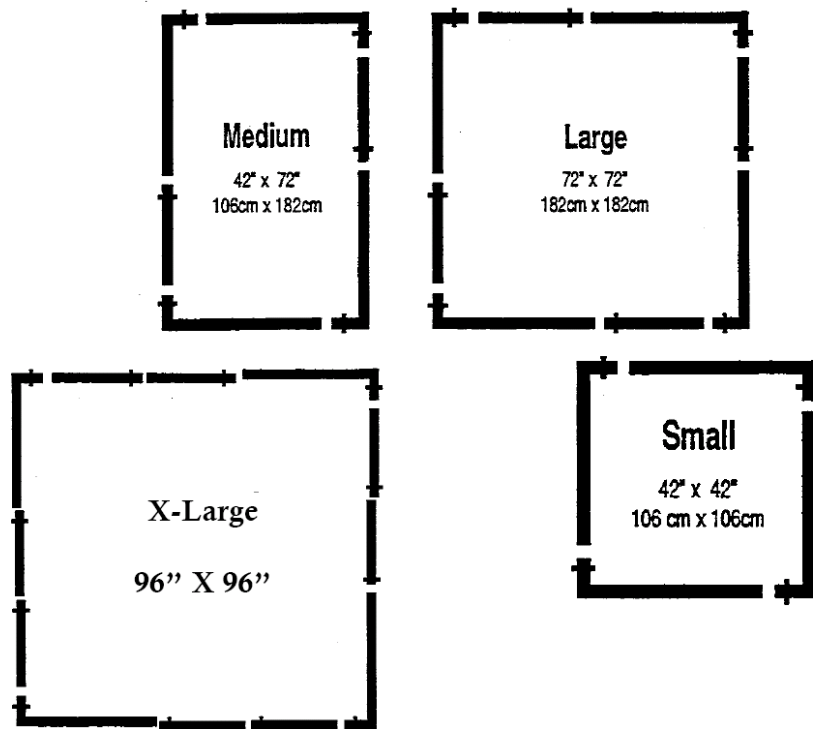

Setup Instructions

Scrim Jim

Style Series: 1809-1898

Description

Scrim Jim is a strong, collapsible diffusion and reflection system offering the ultimate in flexibility and control. Frames are made of lightweight aircraft aluminum. Modular construction allows you to create four easy-to-handle frame sizes that are all collapsible to 42" in length. Fabrics are of the highest quality and have hook and loop tape sewn around the perimeter for an even, taut and secure fit to the frame, to withstand strong winds.

INSTRUCTIONS

1. **Frame Assembly:**
2. Small – 4 Corner Pieces
   - Medium – 4 Corner Pieces
     2 Extensions
   - Large – 4 Corner Pieces
     4 Extensions
   - X-Large – 4 Corner Pieces
     8 Extensions

1. **Fabric Attachment:**
1. Attach all four Velcro corner tabs securely
  2. Connect velcro around perimeter

1. **Re-packing Frame:**
1. Build 2 layers (as shown below)
  2. Place one on top of the other, velcro to velcro