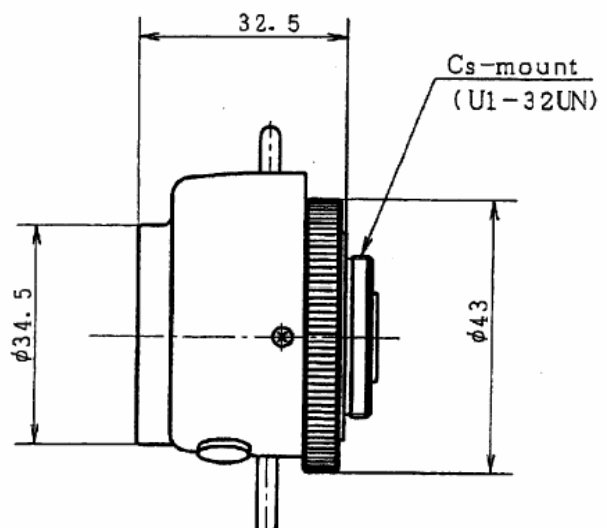

Tokina

MONOFOCAL LENS

TOKINA Co.,Ltd.

Security Products Division

120-4 NOZUTA-MACHI, MACHIDA-SHI,

TOKYO, 195-0063 JAPAN

TEL:+81-42-734-8912 FAX:+81-42-735-1463

E-mail:cctv@tokina.co.jp

TC0412AI f=4mm F1:1.2 VIDEO IRIS

SPECIFICATION

MODEL NUMBER		TC0412AI
IMAGE FORMAT		1/3inch
FOCAL LENGTH		4mm
MAXIMUM APERTURE		F1.2
APERTURE RATIO		F1.2-360
BACK FOCAL LENGTH		8.49
M.O.D.		0.3m
ANGLE OF VIEW	DIAGONAL	76.2°
	HORIZONTAL	63.8°
	VERTICAL	48.9°
FILTER SIZE		-
DIMENSIONS		W46.7×H32.5×D34.5mm
WEIGHT		75g
OPERATING TEMPERATURE RANGE		-10°C~45°C
OPERATING HUMIDITY RANGE		30%~70%
MOUNT		CS

●AUTO IRIS

INPUT VOLTAGE	DC+8V-16V
CURRENT CONSUMPTION	35mA OR LESS
INPUT SIGNAL	VS OR V SIGNAL
IRIS ACCURACY	±15% AT VIDEO SIGNAL LEVEL
SENSITIVITY	0.5~1.0Vp-p AT VIDEO SIGNAL LEVEL
RESPONSE SPEED	APPROX.1.5 SECONDS

●AUTO IRIS

CABLE COLOR	CONNECTION
RED	POWER (DC+8V-16V)
WHITE	VS OR V SIGNAL
GREEN	REMOTE
BLACK	GND

DESIGN AND SPECIFICATIONS ARE SUBJECT TO CHANGE WITHOUT NOTICE

PRINTED IN JAPAN