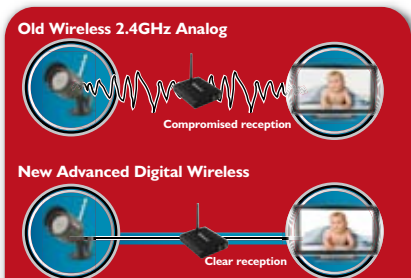

Peace of Mind See & hear throughout your home like never before!

Digital Wireless Camera & Viewer

ADW-330 FamilyCam™

Also Available in White!

Up or down Swivel action

Baby Monitor Camera & Viewer

- Advanced digital wireless technology for interference-free signal
- 100% private, secure encrypted signal
- Automatic night vision on camera
- Sound level light indicator on monitor
- Monitor has built-in rechargeable lithium-ion battery
- Controllable brightness & volume

Technical Specifications:

CAMERA

Frequency	2.4GHz Digital
Antenna	Dipole
Transmission Distance	Up to 165ft (50m)*
Modulation	FSK, FHSS
Image Sensor	Color CMOS image sensor
Lens	f 6.0mm, f 2.0
Night Vision	9 IR LEDs
Dimensions	3.5" (8.9cm) x 4.2" (10.7cm) x 3.2" (8.2cm)
Weight	6.17oz (175g)
Power	DC 6V or 4 x AAA batteries
Operating Temperature	0°C ~ 40°C (32°F ~ 104°F)

MONITOR

Frequency	2.4GHz Digital
Antenna	Dipole
Modulation	FSK, FHSS
Display	2.36" TFT LCD
Display Colors	Full Color
Brightness Control	5 Steps
Dimensions	2.6" (6.6cm) x 5.7" (14.5cm) x 1.6" (4.1cm)
VOX	Voice Activation Control
Weight	4.23oz (120g)
Power	DC 6V or Li batteries
Operating Temperature	0°C ~ 40°C (32°F ~ 104°F)

* Depends on local conditions

Next Generation

Swann's Advanced Digital Wireless technology leaves the interference of 2.4GHz analog behind

Pack Contents:

- Camera
- Monitor
- Power Adapters x 2
- 3.7V 1000mAH Lithium-ion Battery for Monitor
- User's Manual