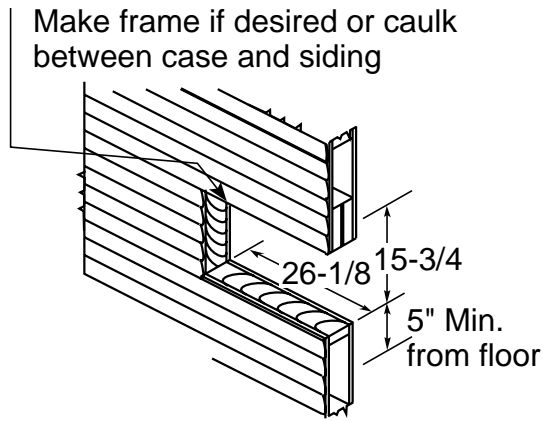

Listed by Underwriters Laboratories

GE Appliances

AJES09DC—"J Series" Heat/Cool Unit

Dimensions (in inches)

Frame Construction

Flexible Mounting Position

Installation Information: A finished opening of 26-1/8" x 15-3/4" clear of intrusions is required. Keep clearance of 4" from side walls. Brick veneer or frame walls should have wood studding surrounding case to provide firm anchoring with screws. Case can be fastened directly to brick or block walls with screws sunk in lead expansion shields.