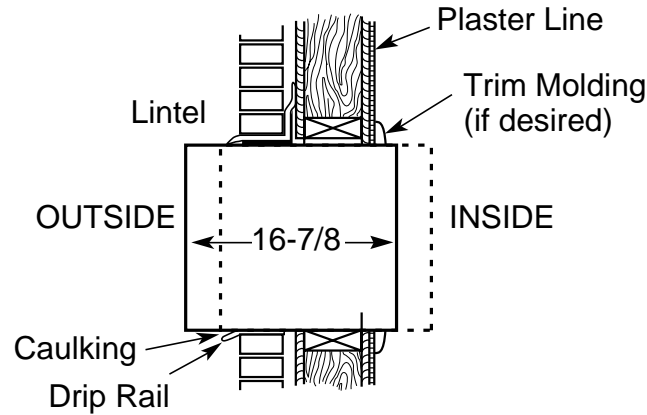

Listed by Underwriters Laboratories

GE Appliances

AJES09DC—"J Series" Heat/Cool Unit

Dimensions (in inches)

Frame Construction

Flexible Mounting Position

Installation Information: A finished opening of 26-1/8" x 15-3/4" clear of intrusions is required. Keep clearance of 4" from side walls. Brick veneer or frame walls should have wood studding surrounding case to provide firm anchoring with screws. Case can be fastened directly to brick or block walls with screws sunk in lead expansion shields.