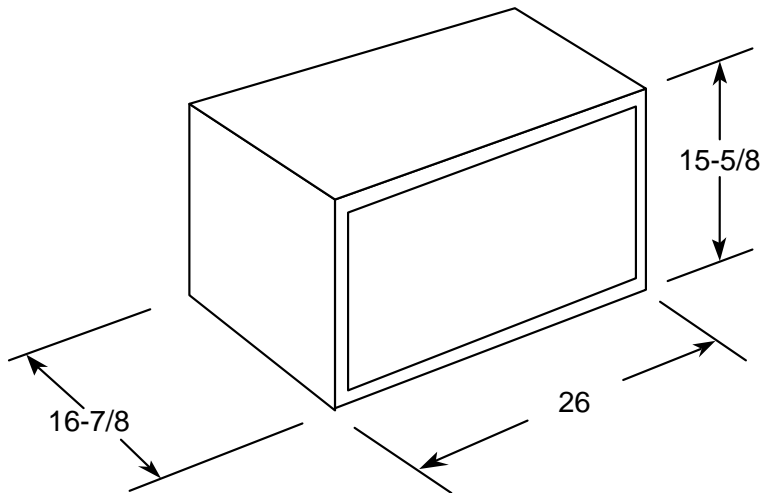

GE Appliances

AJES09DC—"J Series" Heat/Cool Unit

Wall Case Dimensions (in inches)

Note: When installing units in through-the-wall applications. Do not restrict air flow areas.

Perpendicular

230/208V
20 Amp

Listed by Underwriters Laboratories

GE Appliances

AJES09DC—"J Series" Heat/Cool Unit

Dimensions (in inches)

Frame Construction

Flexible Mounting Position

Installation Information: A finished opening of 26-1/8" x 15-3/4" clear of intrusions is required. Keep clearance of 4" from side walls. Brick veneer or frame walls should have wood studding surrounding case to provide firm anchoring with screws. Case can be fastened directly to brick or block walls with screws sunk in lead expansion shields.