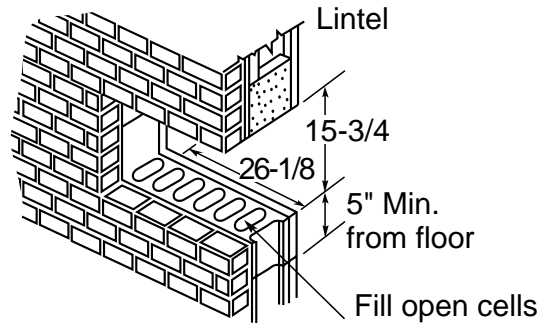

Listed by Underwriters Laboratories

GE Appliances

AJES09DC—"J Series" Heat/Cool Unit

Dimensions (in inches)

Frame Construction

Flexible Mounting Position

Installation Information: A finished opening of 26-1/8" x 15-3/4" clear of intrusions is required. Keep clearance of 4" from side walls. Brick veneer or frame walls should have wood studding surrounding case to provide firm anchoring with screws. Case can be fastened directly to brick or block walls with screws sunk in lead expansion shields.