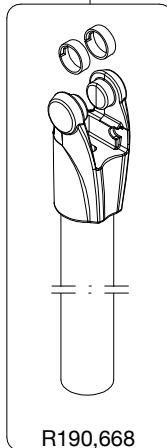

Manfrotto

PROFESSIONAL CAMERA SUPPORTS

ART. 190CXPRO3

For serial number
from A1106804

R190M,607

R190,692

R190,629

R410,27

R190M,608

R190,518

R190,506

R190M,623

R190,609

R190,622

R190,668

R190,528

R190,602

R190,427

R458,39

R190,616

TO BE MOUNTED
ON TUBES

R190,705

R190,523

R190,406