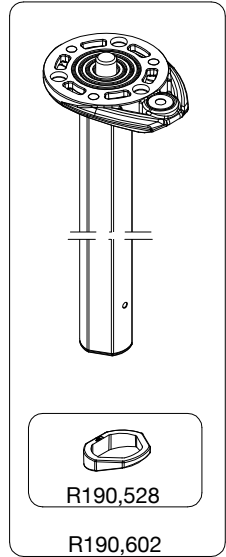

Manfrotto

PROFESSIONAL CAMERA SUPPORTS

ART. 190CXPRO3

For serial number
from A1106804

R190M,607

R190,692

R190,629

R410,27

R190M,608

R190,518

R190,506

R190M,623

R190,609

R190,622

R190,668

R190,528

R190,602

R190,427

R458,39

R190,616

TO BE MOUNTED
ON TUBES

R190,705

R190,523

R190,406