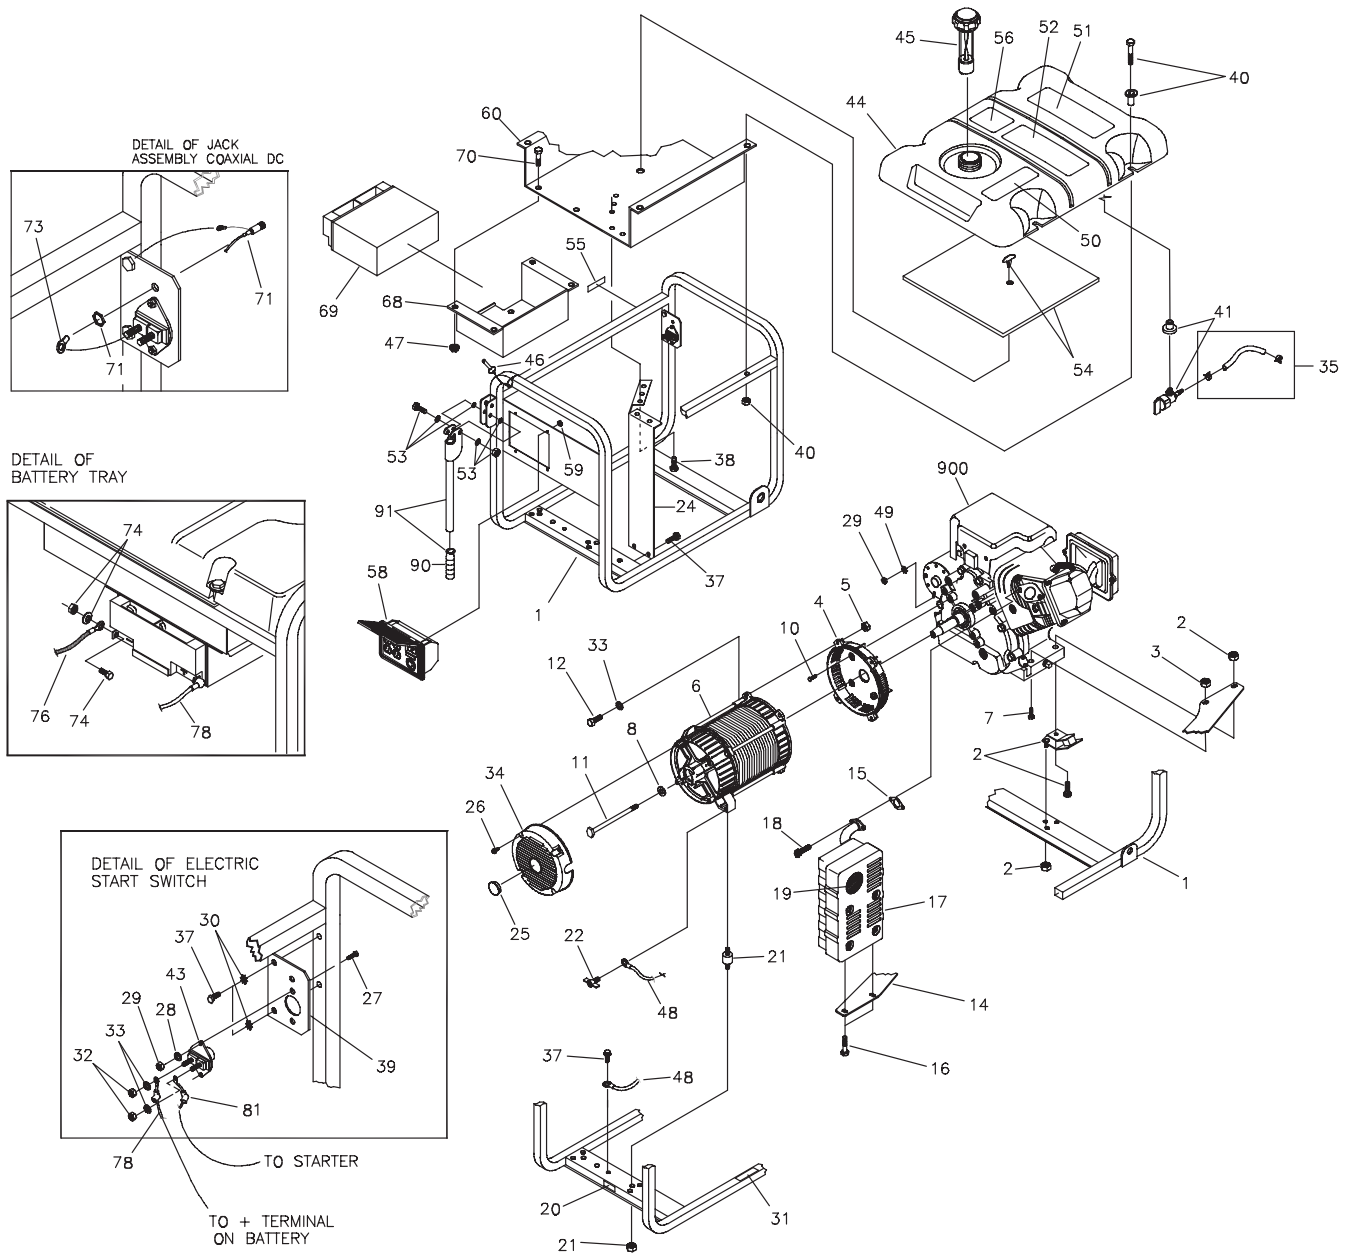

EXPLODED VIEW - MAIN UNIT

Copyright © 2007 Briggs & Stratton Power Products Group, LLC. All rights reserved. No part of this material may be reproduced or transmitted in any form by any means without the express written permission of Briggs & Stratton Power Products Group, LLC.

EXPLODED VIEW - PARTS LIST

Item	Part #	Description	Item	Part #	Description
1	M197464GS	KIT, Cradle (Includes Items 20, 31 & 55)	45	B4363GS	CAP, Fuel Gauge
2	194150GS	KIT, Vibration Mount, 45°	46	B4135GS	PIN, with Lanyard
3	*	NUT, M8 Flange Serrated	47	77395GS	NUT, M6 Flange Lock
4	190220GS	HOUSING, Engine Adapter	48	195373GS	WIRE, Ground
5	*	NUT, Hex, M8-1.25	49	*	WASHER, M6 Shakeproof
6	NSP (194080)	ASSY, Alternator	50	188333GS	DECAL, Instruction, Fuel Level
7	*	TPHMS, M8-1.25 x 35	51	194799GS	DECAL, Danger
8	96796GS	WASHER, 8.4 x 22.2 x 3	52	189235GS	DECAL, Start Instructions
10	190274DGS	SBHCS, 3/8-16 x 7/8"	53	194034GS	KIT, Handle Fold-down Hardware
11	187365FGS	HHCS, 5/16-24 x 7.44	54	194448GS	KIT, Insulation with Clip
12	*	HHCS, M8 - 1.25 x 25	55	197798GS	DECAL, Fuel Shut-off
14	189009GS	BRACKET, Muffler	56	202997GS	DECAL, Warning CO
15	695398	GASKET, Exhaust	58	191757GS	ASSY, Control Panel
16	*	HHCS, M6-1.0 x 12	59	*	NUT, Palnut, 3/16"
17	189008GS	MUFFLER	60	194389GS	SHIELD, Heat
18	204885GS	SHCS, M8 - 1.25 x 20	68	195680GS	TRAY, Battery
19	83083GS	SCREEN, Spark Arrest	69	193043GS	BATTERY, 12V
20	B4986GS	DECAL, Ground	70	*	HHCS, M6 - 1.0 x 12
21	194153GS	KIT, Vibration, Mount	71	192531GS	ASM, Jack, DC
22	86494GS	SCREW, Wing M6 - 1.0 x 16	73	58359GS	LUG, 5/16 #22/18 I-S
24	194390GS	SHIELD, Heat	74	193347GS	KIT, Battery Hardware
25	191190GS	CAP	76	185939KGS	WIRE ASM, #55
26	74908GS	TAPTITE, M5-0.8 x 10	78	189302CGS	WIRE ASM, #13
27	*	HHCS, 1/4 - 20 x 3/4	81	189302GGS	WIRE ASM, #16
28	*	WASHER, 1/4, Lock	90	198669GS	GRIP, Handle
29	*	NUT, 1/4 - 20	91	B193200GS	ASSY, Handle/Grip
30	*	WASHER, Shakeproof, Ext. #10	900	§	ENGINE
31	196830GS	DECAL, Hot Muffler	Parts Not Illustrated		
32	*	NUT, 5/16 - 24	MS3430		MANUAL, Engine, B&S
33	*	WASHER, 5/16 - M8 Lock	197523GS		MANUAL, Operator's
34	195422GS	COVER, RBC, Plastic w/Cap	BB3061GS		BOTTLE, Oil
35	791745	KIT, Fuel Hose (cut to fit)	43438GS		PLUG, 250V, 30A
37	B2153GS	SCREW, 12-14 x 7/8 Self Drill	202180GS		DECAL, Family, CA EVP
38	56893GS	SCREW, 10-24 x 1/2 Crimptite	B4177GS		CHARGER, Battery
39	188987GS	BRACKET, Switch	197787GS		KIT, Decals Service
40	195477GS	KIT, Hardware Tank Fuel (Includes Qty 4)			
41	192980GS	KIT, Valve, Tank			
43	77282GS	SWITCH, Starter			
44	194217GS	ASSY., Tank, Fuel (Includes Items 41, 50, 51, 52 & 56)			

* - Items without part numbers are common fasteners and are available at your local hardware store.

§ - Contact Engine Manufacturer