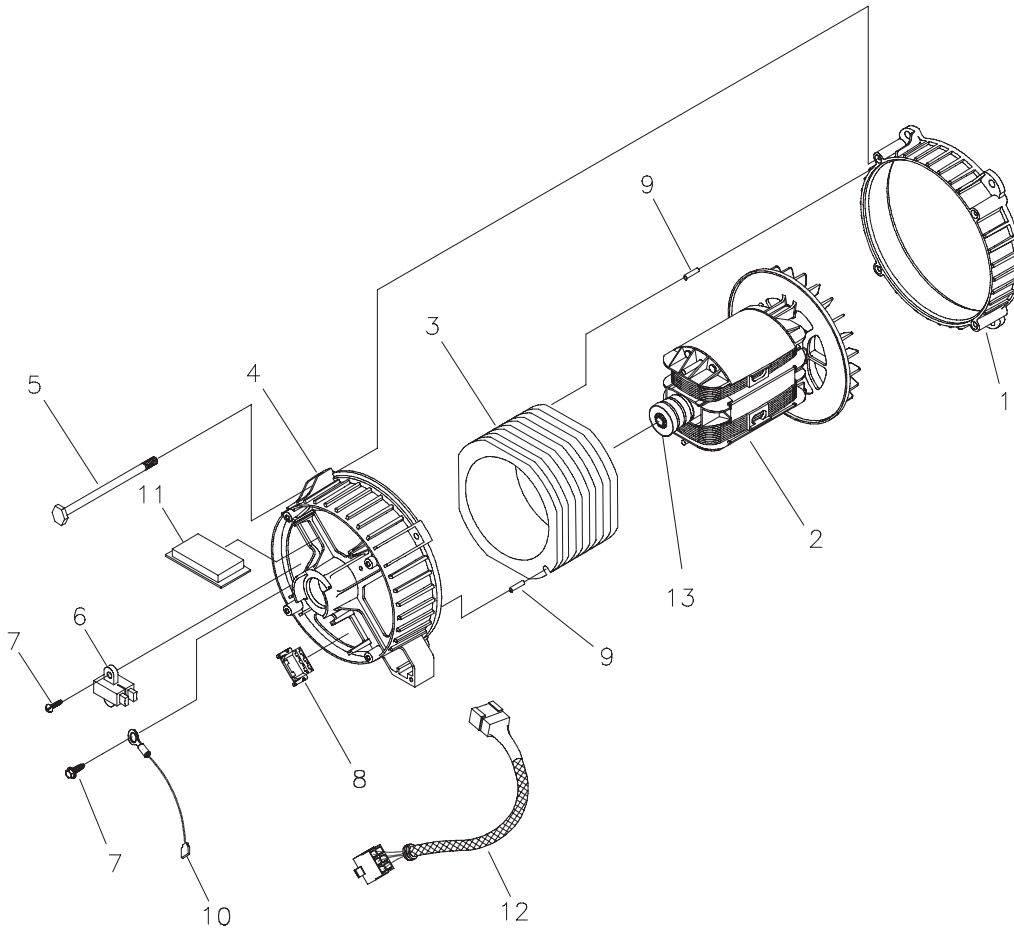

* - Items without part numbers are common fasteners and are available at your local hardware store.

§ - Contact Engine Manufacturer

EXPLODED VIEW AND PARTS LIST - CONTROL PANEL

Item	Part #	Description
1	195112GS	KIT, Control Panel Lid
2	191450GS	CONTROL PANEL, Compact
6	68759GS	OUTLET, 120V, 20Amp, Duplex
7	*	NUT, Palnut, 5/32
8	84198GS	CAP, Circuit Breaker
9	75207AGS	CIRCUIT BREAKER, 30A
10	43437GS	OUTLET, 120/240 Locking, 30A
11	*	NUT, Palnut, 3/16
12	*	PPPHS, M3- 0.5 x 18
13	93857GS	BAR, Retaining
14	188890GS	COVER, Back, Control Panel
15	82308GS	SCREW, Tapping, STC 3 x 18
16	22694GS	HOUSING, Receptacle
17	192241GS	SCREW, Tapping, 3.5 x 14
18	75207PGS	CIRCUIT BREAKER, 25A

* - Items without part numbers are common fasteners and are available at your local hardware store.

EXPLODED VIEW AND PARTS LIST - ALTERNATOR

Item	Part #	Description
1	186059GS	ADAPTER, Mounting, Alternator
2	191876GS	ROTOR
3	194006AGS	STATOR
4	186060GS	RBC, (with O-Ring, p/n 189197GS)
5	86308HGS	HHCS, M6 - 1.0 x 140 SEMS
6	66386GS	ASSEMBLY, Holder, Brush
7	66849GS	TAPTITE, M5 - 0.8 x 16
8	22694GS	RECEPTACLE, 6 pin
9	81917GS	PIN, Roll, 4mm x 10
10	193428AGS	WIRE-A, Ground
11	189769GS	REGULATOR, Voltage, AVR
12	194274GS	HARNESS, Wire, Power
13	65791GS	BEARING

EXPLODED VIEW AND PARTS LIST - WHEEL KIT

Item	Part #	Description
1	196517GS	WHEEL, 10"
2	191265GS	E-RING, 5/8
3	191267GGS	AXLE, 5/8" x 23.62"
4	*	WASHER, 5/8
5	*	HHCS, M8 - 1.25 x 20
6	B187101GS	LEG, Support
7	87841GS	VIBE MOUNT
8	*	HHCS, 1/4 - 20 x 1
9	52858GS	NUT, M8 - 1.25 Lock
10	192432GS	NUT, 1/4 - 20 Serrated Lock