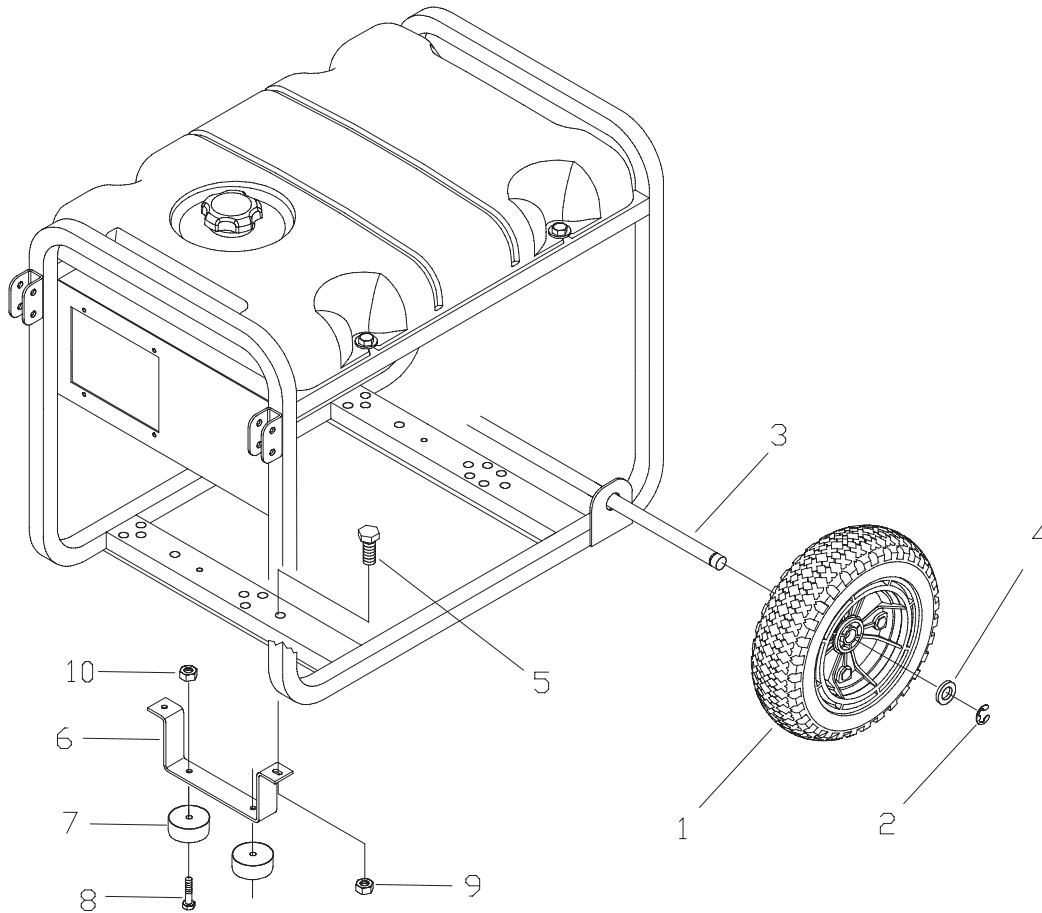

* - Items without part numbers are common fasteners and are available at your local hardware store.

§ - Contact Engine Manufacturer

EXPLODED VIEW AND PARTS LIST - CONTROL PANEL

Item	Part #	Description
1	195112GS	KIT, Control Panel Lid
2	191450GS	CONTROL PANEL, Compact
6	68759GS	OUTLET, 120V, 20Amp, Duplex
7	*	NUT, Palnut, 5/32
8	84198GS	CAP, Circuit Breaker
9	75207AGS	CIRCUIT BREAKER, 30A
10	43437GS	OUTLET, 120/240 Locking, 30A
11	*	NUT, Palnut, 3/16
12	*	PPPHS, M3- 0.5 x 18
13	93857GS	BAR, Retaining
14	188890GS	COVER, Back, Control Panel
15	82308GS	SCREW, Tapping, STC 3 x 18
16	22694GS	HOUSING, Receptacle
17	192241GS	SCREW, Tapping, 3.5 x 14
18	75207PGS	CIRCUIT BREAKER, 25A

* - Items without part numbers are common fasteners and are available at your local hardware store.

EXPLODED VIEW AND PARTS LIST - ALTERNATOR

Item	Part #	Description
1	186059GS	ADAPTER, Mounting, Alternator
2	191876GS	ROTOR
3	194006AGS	STATOR
4	186060GS	RBC, (with O-Ring, p/n 189197GS)
5	86308HGS	HHCS, M6 - 1.0 x 140 SEMS
6	66386GS	ASSEMBLY, Holder, Brush
7	66849GS	TAPTITE, M5 - 0.8 x 16
8	22694GS	RECEPTACLE, 6 pin
9	81917GS	PIN, Roll, 4mm x 10
10	193428AGS	WIRE-A, Ground
11	189769GS	REGULATOR, Voltage, AVR
12	194274GS	HARNESS, Wire, Power
13	65791GS	BEARING

EXPLODED VIEW AND PARTS LIST - WHEEL KIT

Item	Part #	Description
1	196517GS	WHEEL, 10"
2	191265GS	E-RING, 5/8
3	191267GGS	AXLE, 5/8" x 23.62"
4	*	WASHER, 5/8
5	*	HHCS, M8 - 1.25 x 20
6	B187101GS	LEG, Support
7	87841GS	VIBE MOUNT
8	*	HHCS, 1/4 - 20 x 1
9	52858GS	NUT, M8 - 1.25 Lock
10	192432GS	NUT, 1/4 - 20 Serrated Lock