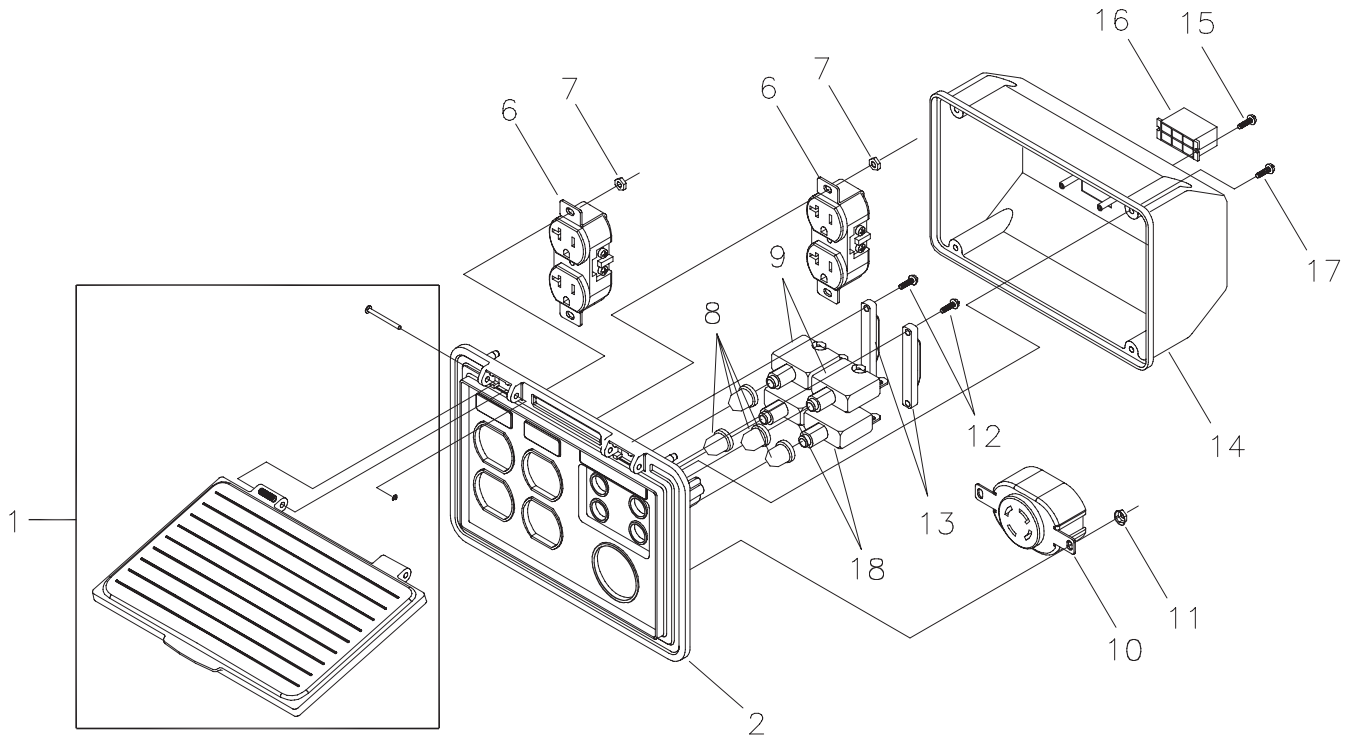

* - Items without part numbers are common fasteners and are available at your local hardware store.

§ - Contact Engine Manufacturer

EXPLODED VIEW AND PARTS LIST - CONTROL PANEL

Item	Part #	Description
1	195112GS	KIT, Control Panel Lid
2	191450GS	CONTROL PANEL, Compact
6	68759GS	OUTLET, 120V, 20Amp, Duplex
7	*	NUT, Palnut, 5/32
8	84198GS	CAP, Circuit Breaker
9	75207AGS	CIRCUIT BREAKER, 30A
10	43437GS	OUTLET, 120/240 Locking, 30A
11	*	NUT, Palnut, 3/16
12	*	PPPHS, M3- 0.5 x 18
13	93857GS	BAR, Retaining
14	188890GS	COVER, Back, Control Panel
15	82308GS	SCREW, Tapping, STC 3 x 18
16	22694GS	HOUSING, Receptacle
17	192241GS	SCREW, Tapping, 3.5 x 14
18	75207PGS	CIRCUIT BREAKER, 25A

* - Items without part numbers are common fasteners and are available at your local hardware store.

EXPLODED VIEW AND PARTS LIST - ALTERNATOR

Item	Part #	Description
1	186059GS	ADAPTER, Mounting, Alternator
2	191876GS	ROTOR
3	194006AGS	STATOR
4	186060GS	RBC, (with O-Ring, p/n 189197GS)
5	86308HGS	HHCS, M6 - 1.0 x 140 SEMS
6	66386GS	ASSEMBLY, Holder, Brush
7	66849GS	TAPTITE, M5 - 0.8 x 16
8	22694GS	RECEPTACLE, 6 pin
9	81917GS	PIN, Roll, 4mm x 10
10	193428AGS	WIRE-A, Ground
11	189769GS	REGULATOR, Voltage, AVR
12	194274GS	HARNESS, Wire, Power
13	65791GS	BEARING

EXPLODED VIEW AND PARTS LIST - WHEEL KIT

Item	Part #	Description
1	196517GS	WHEEL, 10"
2	191265GS	E-RING, 5/8
3	191267GGS	AXLE, 5/8" x 23.62"
4	*	WASHER, 5/8
5	*	HHCS, M8 - 1.25 x 20
6	B187101GS	LEG, Support
7	87841GS	VIBE MOUNT
8	*	HHCS, 1/4 - 20 x 1
9	52858GS	NUT, M8 - 1.25 Lock
10	192432GS	NUT, 1/4 - 20 Serrated Lock