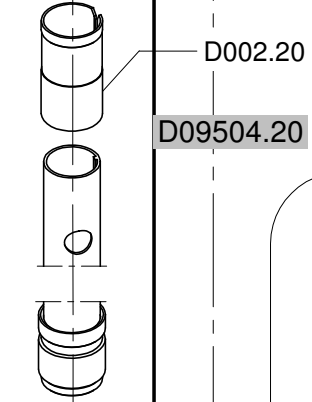

A D1197.FJ
one leg

D1220.25JP
complete tripod **B**

For serial numbers from G0107815