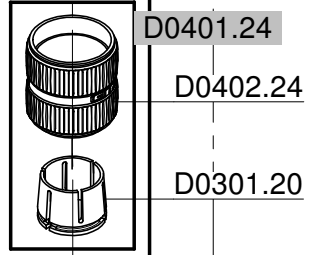

A D1197.FJ
one leg

D1220.25JP
complete tripod **B**

For serial numbers from G0107815