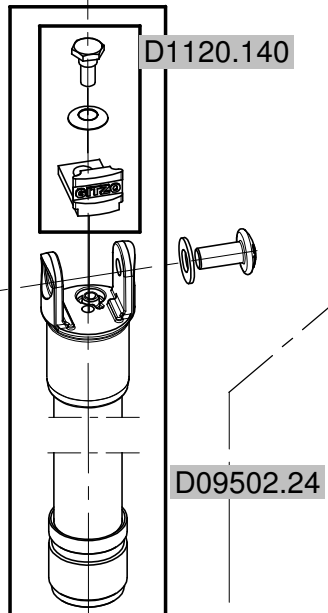

A D1197.FJ
one leg

D1220.25JP
complete tripod **B**

For serial numbers from G0107815