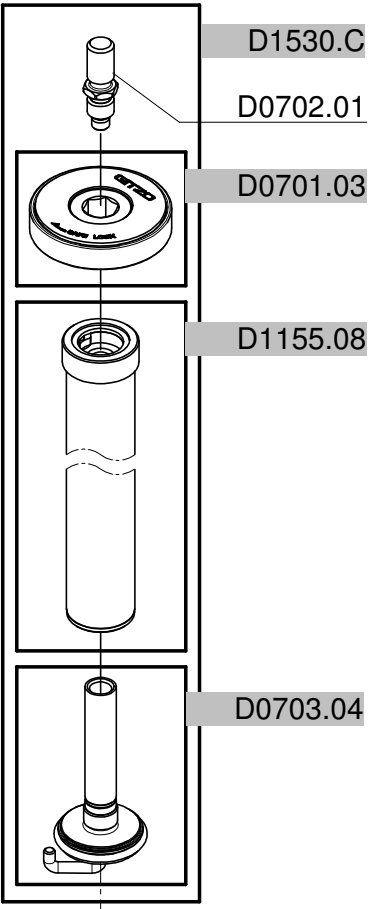

A D1197.FJ
one leg

D1220.25JP
complete tripod **B**

For serial numbers from G0107815