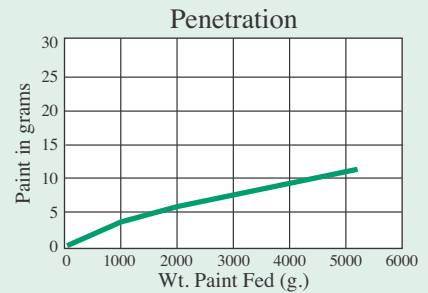

FOR USE AS AN EXHAUST FILTER

The 425T uses two distinct media layers sewn and welded together to form the cube. The first media layer is a 1.5" white/green/white triple 45/15/6 denier polyester media. This polyester media is treated on the inside with a special tackifier to help hold the paint particles to the media as they enter the filter. The second media layer is a tightly needed 1/4" 6 denier polyester media. This layer prevents the fine particles from exiting the filter.

Cube filters have a distinct advantage over flat pads (more surface area). An increase in surface area increases the amount of paint that can be captured in a given area and reduces the restriction to airflow. Cube filters are an ideal choice as a secondary level of protection against overspray. This second layer of defense aids in decreasing maintenance on exhaust equipment, reducing fire hazards due to exhaust buildup and decreasing the amount of overspray in the environment.

cubes are available with 1, 2, or 3 pockets. Each pocket further increases the paint holding capacity. There is also a choice of self-sealing headers or 7/8" metal headers.

Each media pack is welded around a 9 gauge wire support frame. The self supportive media is overlapping the frame by 1/2", allowing the excess media to work as a gasket when the filter is installed.