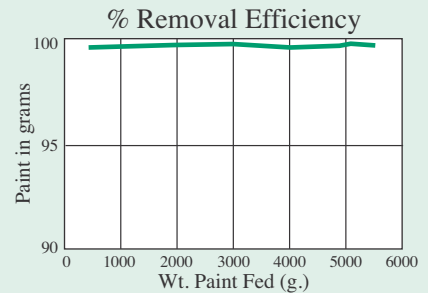

FOR USE AS AN EXHAUST FILTER

The 425T uses two distinct media layers sewn and welded together to form the cube. The first media layer is a 1.5" white/green/white triple 45/15/6 denier polyester media. This polyester media is treated on the inside with a special tackifier to help hold the paint particles to the media as they enter the filter. The second media layer is a tightly needed 1/4" 6 denier polyester media. This layer prevents the fine particles from exiting the filter.

Cube filters have a distinct advantage over flat pads (more surface area). An increase in surface area increases the amount of paint that can be captured in a given area and reduces the restriction to airflow. Cube filters are an ideal choice as a secondary level of protection against overspray. This second layer of defense aids in decreasing maintenance on exhaust equipment, reducing fire hazards due to exhaust buildup and decreasing the amount of overspray in the environment.

cubes are available with 1, 2, or 3 pockets. Each pocket further increases the paint holding capacity. There is also a choice of self-sealing headers or 7/8" metal headers.

Each media pack is welded around a 9 gauge wire support frame. The self supportive media is overlapping the frame by 1/2", allowing the excess media to work as a gasket when the filter is installed.