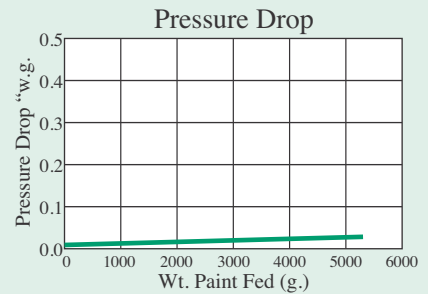

FOR USE AS AN EXHAUST FILTER

The 425T uses two distinct media layers sewn and welded together to form the cube. The first media layer is a 1.5" white/green/white triple 45/15/6 denier polyester media. This polyester media is treated on the inside with a special tackifier to help hold the paint particles to the media as they enter the filter. The second media layer is a tightly needed 1/4" 6 denier polyester media. This layer prevents the fine particles from exiting the filter.

Cube filters have a distinct advantage over flat pads (more surface area). An increase in surface area increases the amount of paint that can be captured in a given area and reduces the restriction to airflow. Cube filters are an ideal choice as a secondary level of protection against overspray. This second layer of defense aids in decreasing maintenance on exhaust equipment, reducing fire hazards due to exhaust buildup and decreasing the amount of overspray in the environment.

cubes are available with 1, 2, or 3 pockets. Each pocket further increases the paint holding capacity. There is also a choice of self-sealing headers or 7/8" metal headers.

Each media pack is welded around a 9 gauge wire support frame. The self supportive media is overlapping the frame by 1/2", allowing the excess media to work as a gasket when the filter is installed.