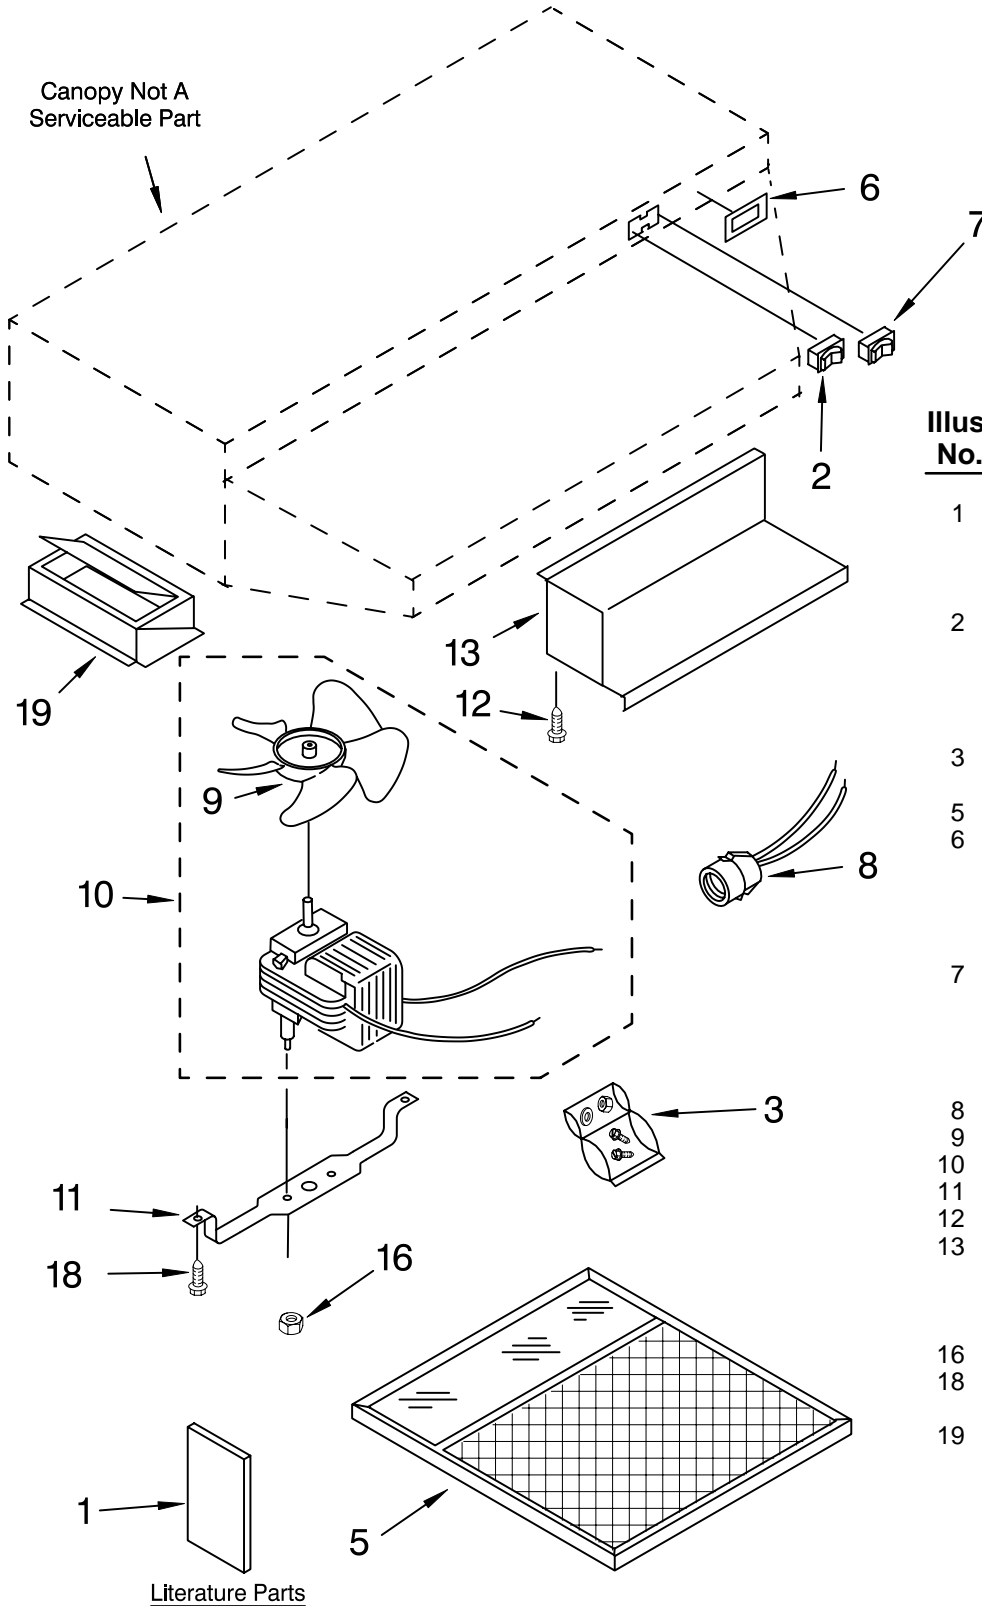

RANGE HOOD PARTS

For Model: RH2330XJQ2, RH2330XJZ2, RH2330XJB2, RH2330XJT2
 (Designer White) (Almond) (Black) (Biscuit)

30" RANGE HOOD
 (Vented)
 (Use with Gas or Electric Range)

Illus. No.	Part No.	DESCRIPTION
1	9763371	Literature Parts Instructions, Installation
	883184	Wiring Diagram
2	8189843	White Model
	8189845	Black Model
	8189844	Almond Model
	8189846	Biscuit Model
3	883191	Hardware, Installation
5	883103	Filter, With Lens
6		Nameplate
	8189511	White Model
	8189512	Almond Model
	8189513	Black Model
	8189514	Biscuit Model
7		Switch, Fan
	8189847	White Model
	8189849	Black Model
	8189848	Almond Model
	8189850	Biscuit Model
8	883094	Light Socket
9	883382	Blade, Fan
10	883378	Motor/Fan Assembly
11	883397	Bracket, Motor
12	830465	Screw, 8 x 1/4
13		Cover, wiring
	883095	White
	883096	Almond/Biscuit
	883169	Black
16	883353	Nut, 6-32 (2)
18	883354	Screw, 8-32 x 1/4 (2)
19	830753	Damper

FOR ORDERING INFORMATION REFER TO PARTS PRICE LIST