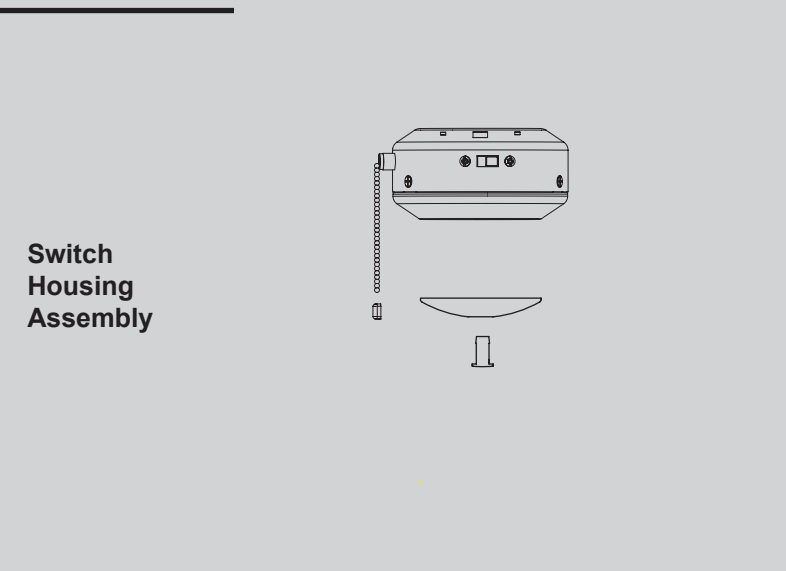

Fan Parts

(Not Drawn to Scale)