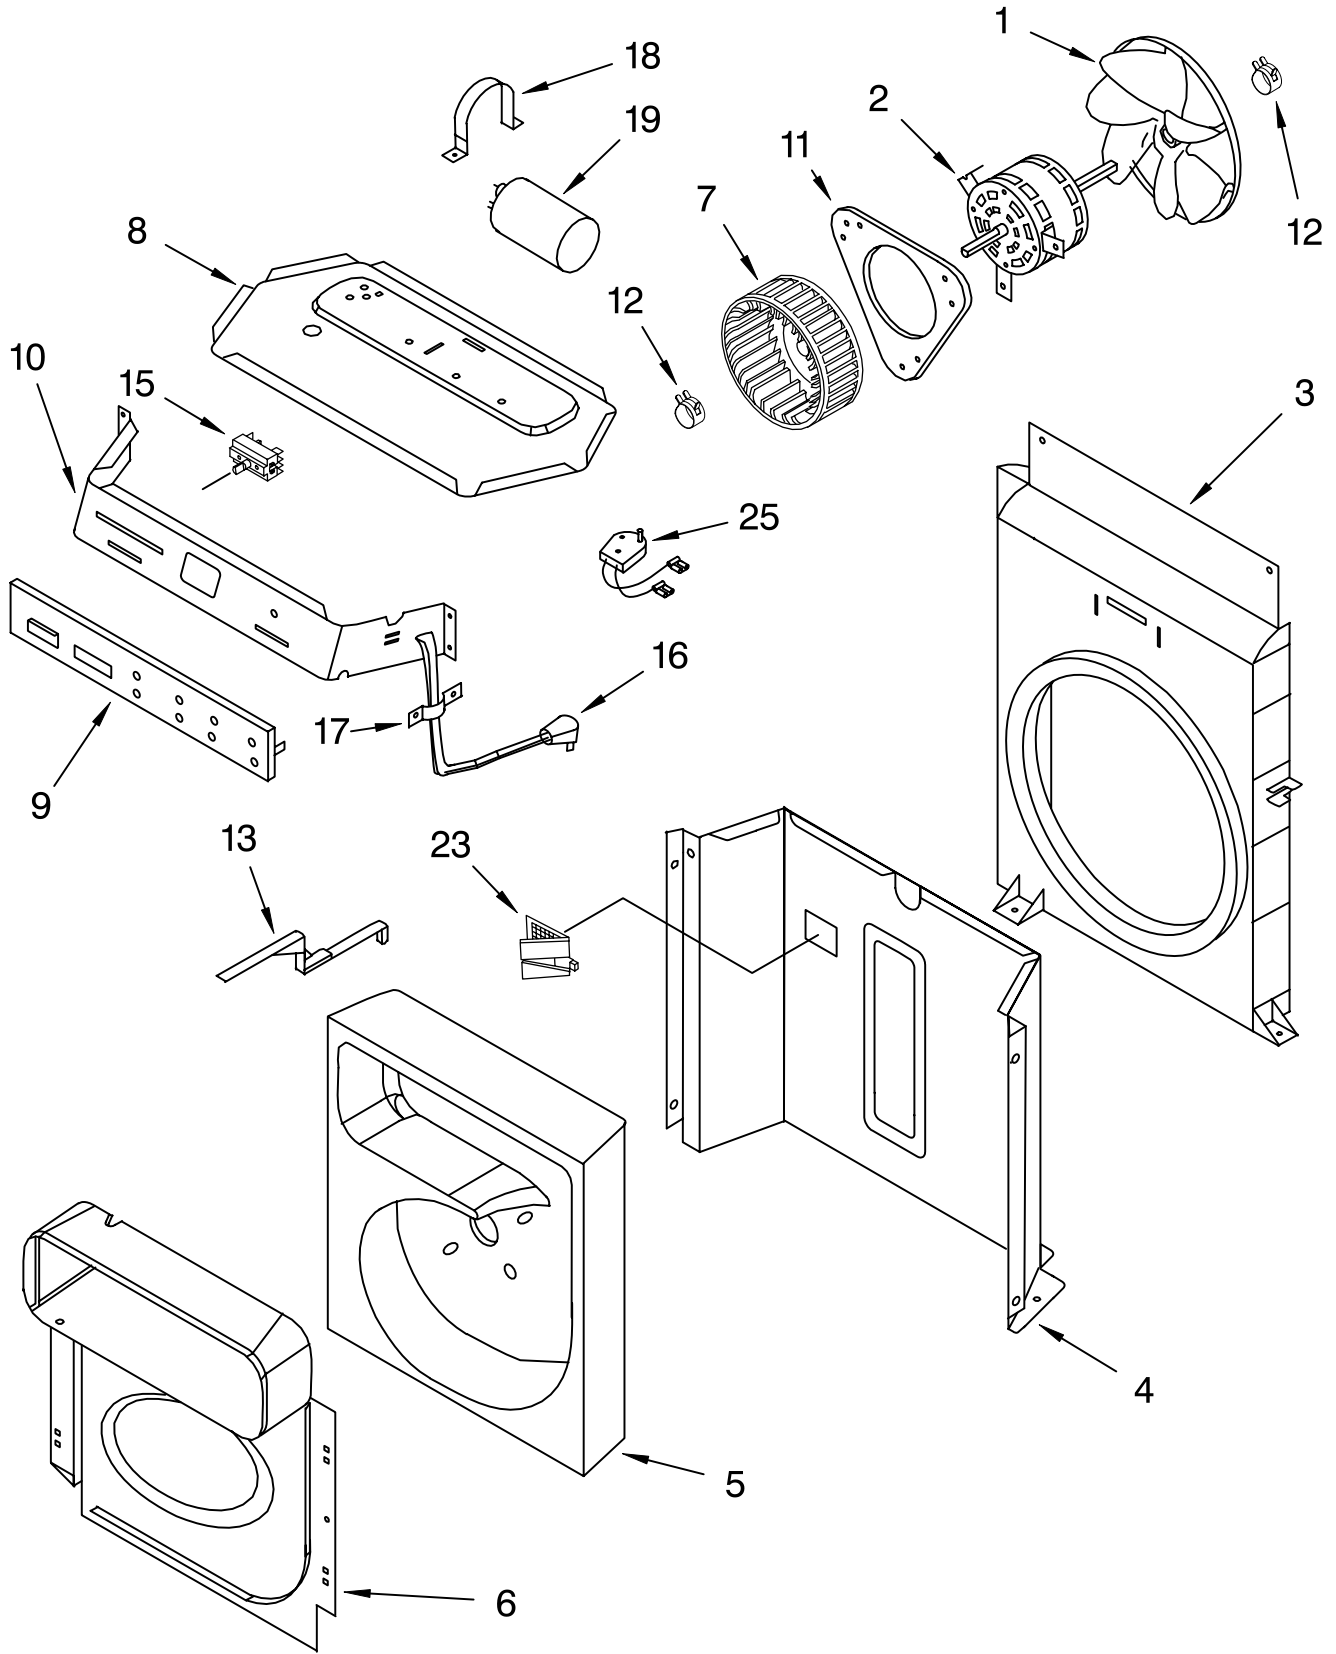

UNIT PARTS

For Model: ACS102PP0

AIR CONDITIONER

Literature Parts

FOR ORDERING INFORMATION REFER TO PARTS PRICE LIST

UNIT PARTS

For Model: ACS102PP0

Illus. No.	Part No.	DESCRIPTION
1	LIT8199568	Literature Parts Use And Care Guide
2	8199556	Base
4	789778	Pan, Drain (Evaporator)
5	8199640	Evaporator
8	789755	Grommet, Tube
9	8199509	Tube, Restrictor .042 I.D. x 27.5" (2)
10	789673	Strainer
12	8199531	Condenser
14	8199641	Compressor
15	8199617	Overload
16	789882	Gasket, Terminal Cover
17	789883	Nut, Terminal Cover
18	8199642	Cover, Terminal
19	789661	Nut
20	789784	Washer
21	789827	Grommet
22	789783	Sleeve
25	8199639	Clip, Thermistor

REFRIGERANT CHARGE

17.75 oz.

AIRFLOW AND CONTROL PARTS

For Model: ACS102PP0

FOR ORDERING INFORMATION REFER TO PARTS PRICE LIST

AIR FLOW AND CONTROL PARTS

For Model: ACS102PP0

Illus. No.	Part No.	DESCRIPTION
1	789834	Blade, Fan
2	789837	Motor, Fan
3	789836	Shroud, Condenser
4	789794	Wall, Dividing
5	8199633	Housing, Blower
6	789796	Shroud, Evaporator (Includes Insul.)
7	789838	Wheel, Blower
8	8199636	Panel, Control (Bottom)
9	8199634	Touch Pad Assembly
10	8199572	Panel, Control
11	789772	Plate, Motor Mounting
12	789835	Clamp
13	789917	Actuator, Exhaust Door
15	8199574	Transformer
16	8199638	Cord, Power
17	789806	Relief, Strain
18	789749	Strap, Capacitor
19	8199635	Capacitor
23	789907	Door, Exhaust
25	789801	Assist, Start