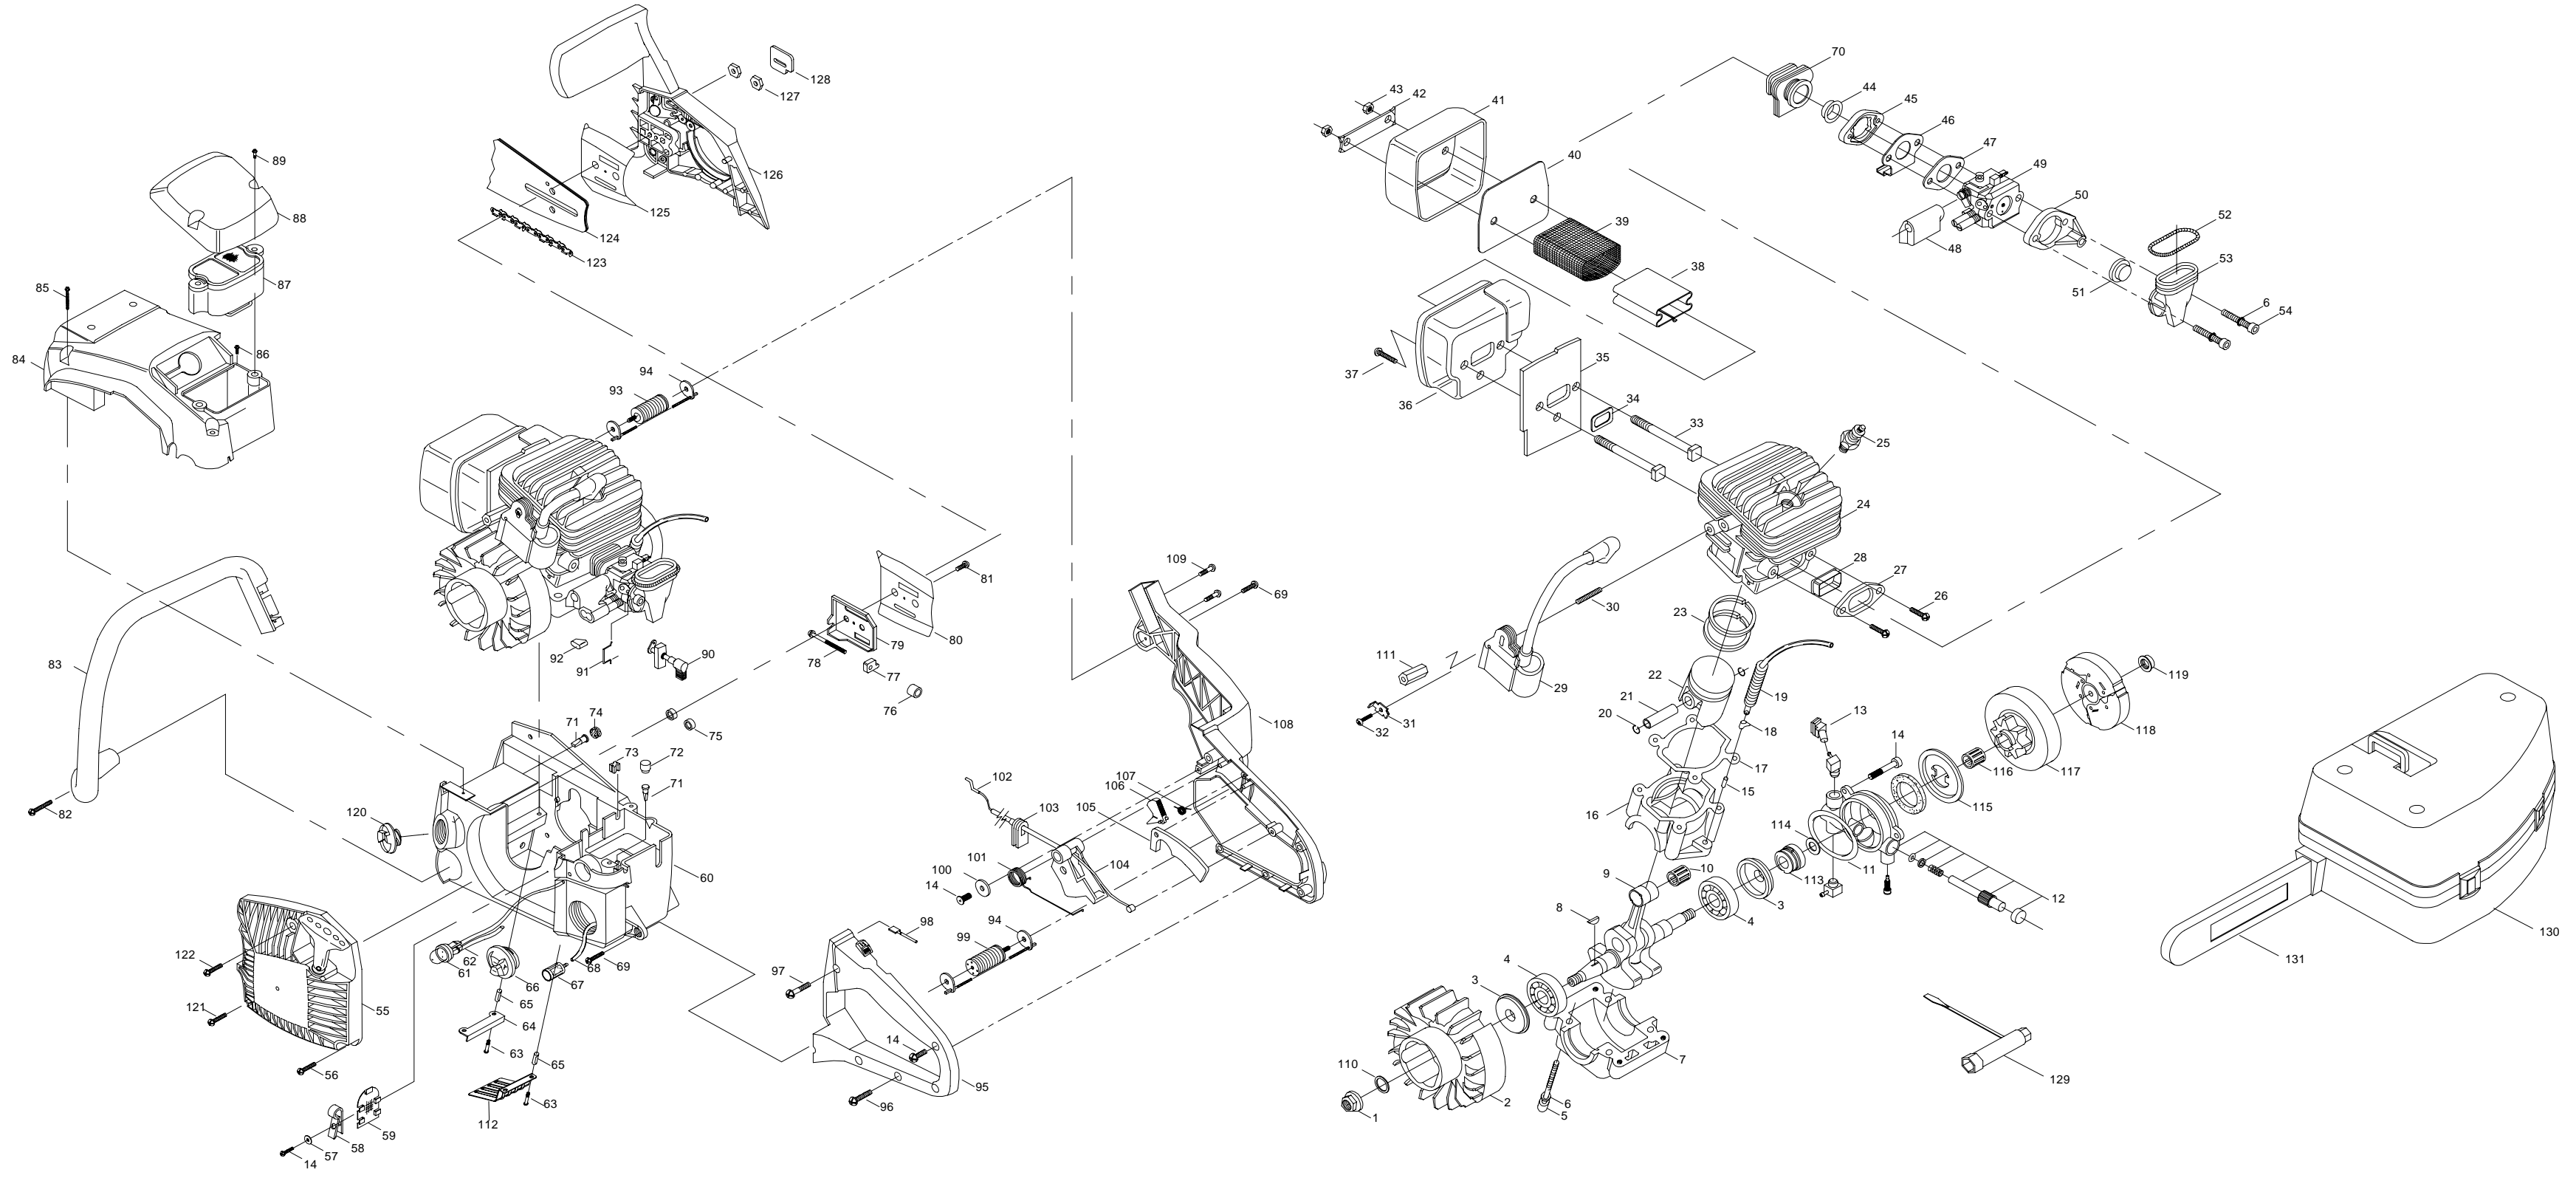

# SERVICE SPARE PARTS LIST

SPECIFY MODEL NO. WHEN ORDERING PARTS	
20" Gas Chain Saw	
MODEL NO.	MS2049AVCC / 41CY09AS777

DATE	REVISIED DATE	PAGE
11/18/2004	N/A	1/2

# SERVICE SPARE PARTS LIST

<b>SPECIFY MODEL NO. WHEN ORDERING PARTS</b>		<b>DATE</b>	<b>REVISED DATE</b>	<b>PAGE</b>
<b>20" Gas Chain Saw</b>		<b>38309</b>	<b>N/A</b>	<b>2/2</b>
<b>MODEL NO.</b>	<b>MS2049AVCC / 41CY09AS777</b>			