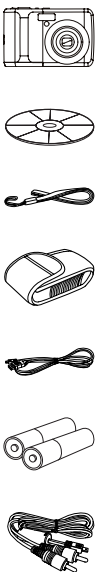

DC-8330i

8.0 MegaPixel

- ▶ 8.0 MegaPixel CCD sensor
- ▶ 3x optical zoom, 4x digital zoom
- ▶ 3.0" TFT-LCD (230K), 960 x 240 dots
- ▶ 21 scene modes

Highlights

- ▶ ASM (Aperture priority, Shutter priority, Manual exposure mode)
- ▶ Photo stabilizer
- ▶ Face Tracking
- ▶ ISO 1600
- ▶ SDHC compatible (4 GB)
- ▶ AF lamp
- ▶ Histogram

- Handling tested
- Instruction manual tested
- Workmanship tested

DC-8330i

Technical details

► Image sensor

Sensor	8.0 MegaPixel CCD
--------	-------------------

► Optics

Lens and type	6 elements in 5 groups, (incl. 3 pcs aspherical)
Focal length	f = 6.2 (W) ~ 18.6 (T) mm
Equivalent to 35mm camera	37.5 (W) ~ 112.5 (T) mm
Brightness	F/2.8 (W), F/5.2 (T)
Shutter speed	1/2000 ~ 8 sec.

► Zoom

Digital zoom	4x
Optical zoom	3x

► Focusing

Focus range	T: 40 cm ~ Infinity, W: 15 cm ~ Infinity
-------------	---

► Exposure

Exposure compensation	-2EV to +2EV in 1/3 step, (-2.0, -1.7, -1.3, -1.0, -0.7, -0.3, 0.0, +0.3, +0.7, +1.0, +1.3, +1.7, +2.0)
Exposure meter	Center-weighted, multi, spot
ISO	Auto, 50, 100, 200, 400, 800, 1600
White balance	Daylight, cloudy, tungsten, fluorescent_H, fluorescent_L, customer
Exposure control	Automatic/manual

► Viewfinder / LCD

Colour display	3.0" TFT-LCD, 960 x 240 dots
----------------	------------------------------

► Memory

Memory internal	16 MB
Memory external	2GB (SD-card) and 4GB (SDHC)

► Resolution

Still image	3264 x 2448 (default), 3264 x 2176 (3:2), 3200 x 1800 (16:9), 2816 x 2112, 2304 x 1728, 1600 x 1200, 640 x 480
Video	848 x 480 (16:9), 640 x 480, 320 x 240, 30 fps