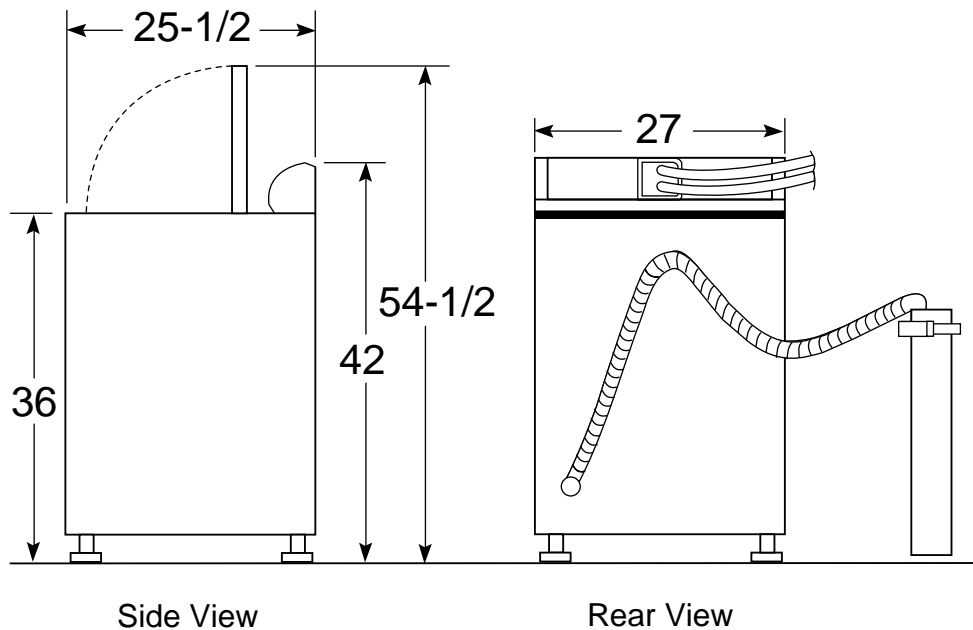

## VBXR1070WWW - Hotpoint 2.7 Cu. Ft. Extra-Large Capacity Washer

Washer Dimensions (in inches)

**Circuit Requirements:** An individual, properly-grounded branch circuit, with a three-prong grounding-type receptacle, protected by a 15 or 20 amp circuit breaker or a time-delay fuse, is required.

**Electrical Rating:** 120V, 60Hz, 15 Amps

**Installation Information:** Before installing, consult installation instructions packed with product for current dimensional data.

## VBXR1070WWW - Hotpoint 2.7 Cu. Ft. Extra-Large Capacity Washer