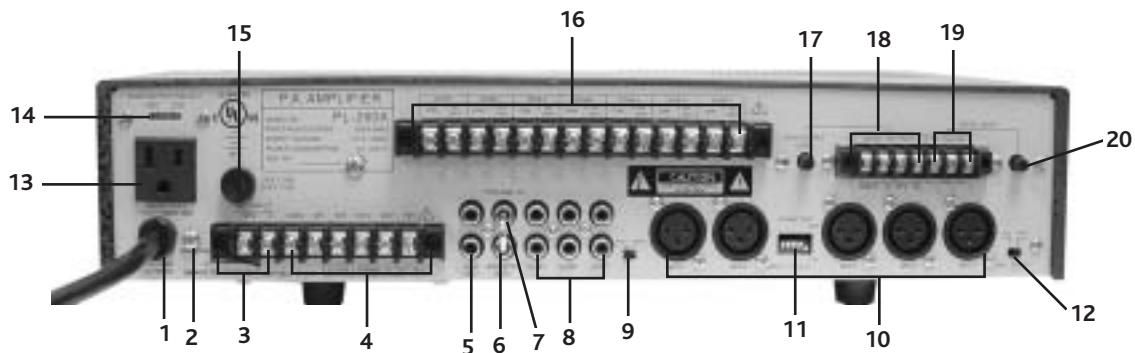

PL-260A

PL-260A

Seven Zone 260 Watt Commercial Amplifier

Specifications

- 260 Watts RMS
- Seven 70 or 25 Volt Zone Outputs
- Exterior 70/25 Switch Selector
- 24 Volt Input for Emergency Back Up Power!
- 5 XLR MIC Connector Inputs w/ Individual Phantom Power Switches
- 3 Auxiliary Inputs
- Pre-Amp Input/Booster Output
- Additional Auxiliary Output
- 4/8/16-Ohm Output Feature
- MIC Override Function
- Music on Hold Feature
- 1 Telephone Paging Input (0.1-1V 600 ohms)
- AC 117V/60Hz
- Seven Zone On/Off Selectors on Face Plate
- Separate Bass and Treble Controls
- 3.5"H x 16.9"W x 11.6"D
- CSA & UL Listed

- | | |
|---|--|
| <ol style="list-style-type: none"> 1) AC power cord 2) Ground 3) 24 Volt DC input terminals, for battery backup 4) Speaker output terminals 5) AUX output RCA jacks 6) Booster amp out 7) Pre-amp/EQ/mix input 8) 3 Auxiliary input RCA jacks 9) AUX1/MIC5 input selector switch 10) 5 XLR MIC input connectors | <ol style="list-style-type: none"> 11) Phantom Power on/off switches 12) MIC-1 VOX on/off switch 13) AC accessory outlet 14) Zone output 25V/70V selector switch 15) AC fuse holder 16) Zone 1-7 output terminals 17) Music On Hold output level control 18) Music On Hold output terminals 19) TEL / PAGING input terminals (Balanced) 20) TEL / PAGING input level control |
|---|--|