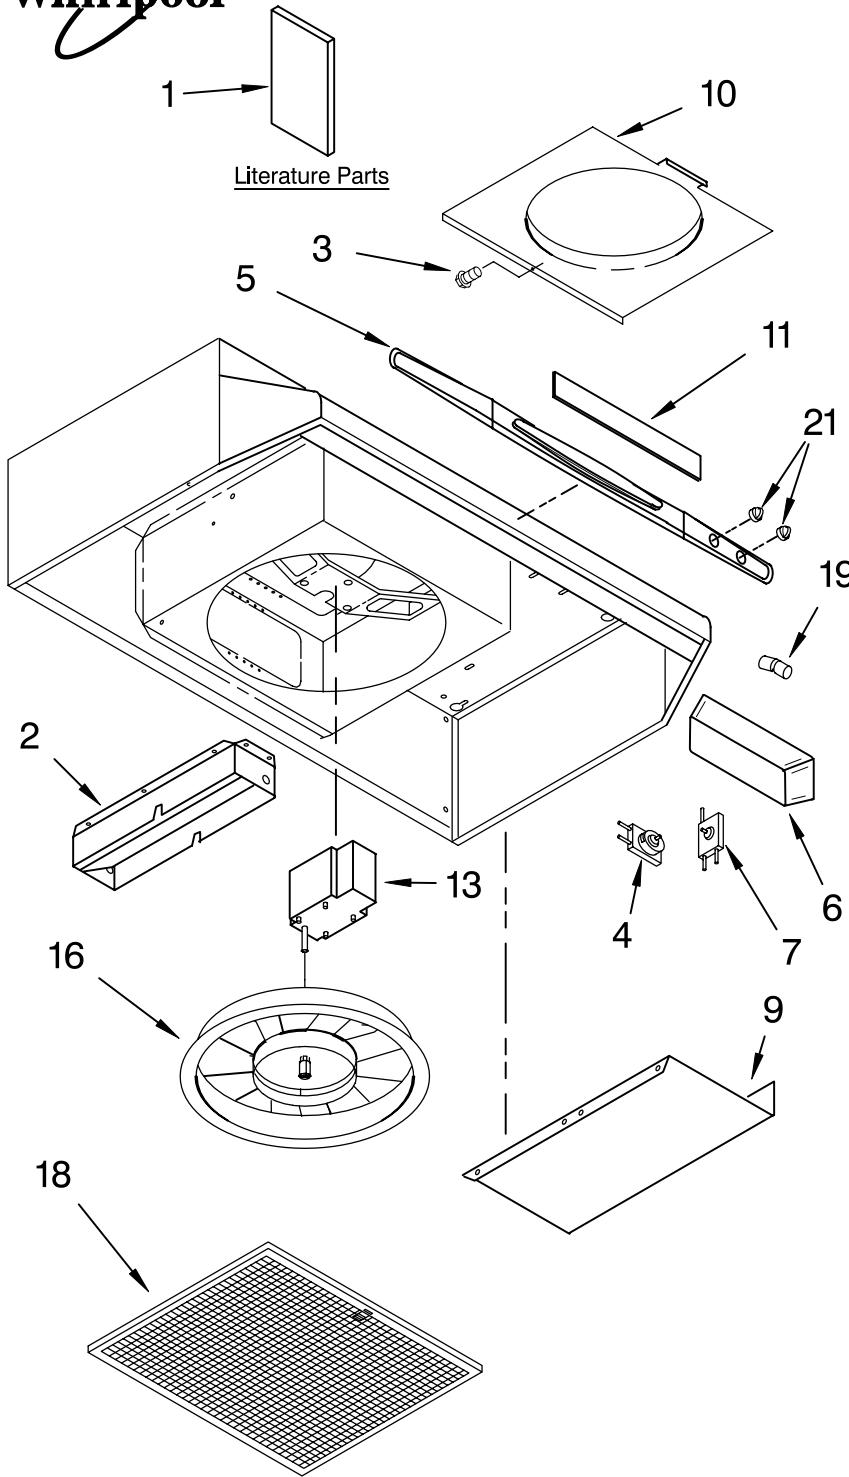

RANGE HOOD PARTS

30" & 36" RANGE HOOD

For Model: RH4830XLQ0, RH4830XLS0, RH4830XLT0, RH4830XLB0
 RH4836XLQ0, RH4836XLS0, RH4836XLT0, RH4836XLB0
 (Designer White) (Stainless Steel) (Biscuit) (Black)

Illus. No.	Part No.	DESCRIPTION
1	LIT8190224	Guide, Use & Care
2	8190223	Damper
3	8189871	Screw, #8-18 x 1/4
4	8190210	Switch, Fan
5	8190215	Grille, Vent
	8190215	White
	8190216	Biscuit
	8190214	Black
6	8190212	Lens, Light
7	8190211	Switch, Light
9	8190213	Cover, Wiring
10	8189869	Plate, Duct 7"
11	8190055	Baffle
	8190055	White
	8190220	Biscuit
	8190054	Black
13	8190052	Motor
16	8190053	Blade, Fan
18	8190221	Filter, Aluminum
19	8190209	Socket, Lamp (2)
21	8190218	Knob
	8190218	White
	8190219	Biscuit
	8190217	Black

Miscellaneous

- 8190208 Pin, Hitch
- 8190222 Filter, Non-Ducted

FOR ORDERING INFORMATION REFER TO PARTS PRICE LIST