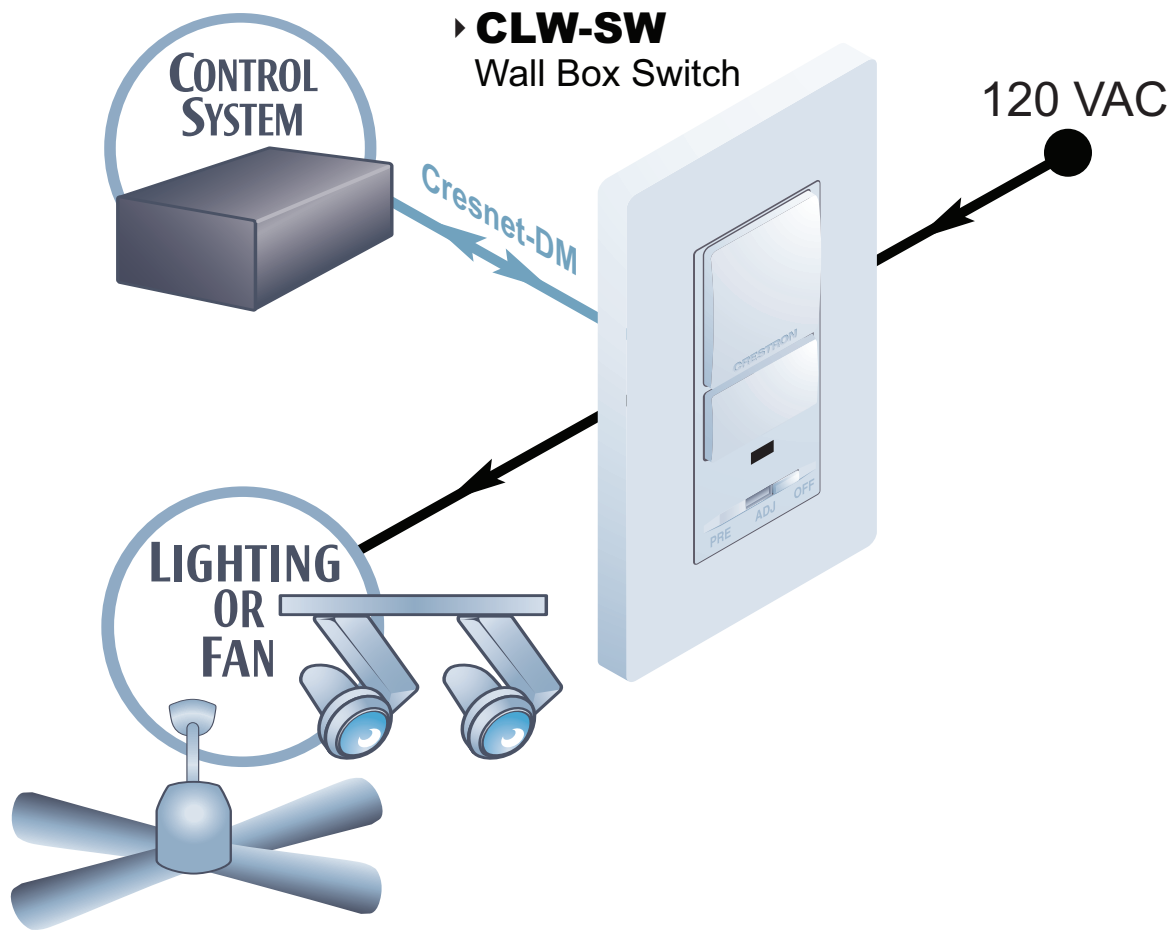

Typical CLW-SW Connections

Color Key

Control

Video

Audio

CAT5E

Cresnet

LAN