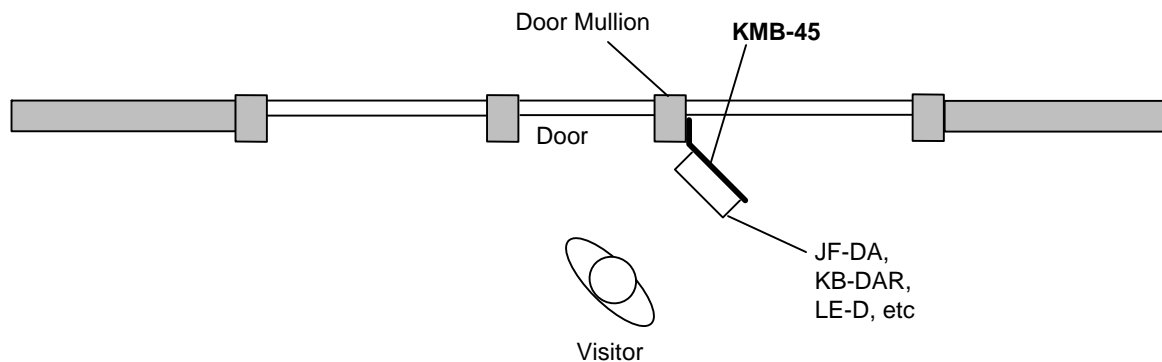

KMB-45

45° ANGLE MULLION MOUNTING BRACKET

- INSTALLATION INSTRUCTIONS -

Package Contents

- 45° Angle Bracket
- Packet of screws
- Installation Manual

DESCRIPTION

The KMB-45 is a 45° angle Mullion Mounting Bracket for installing Aiphone 1-gang audio and video door stations onto a mullion style door frame. The KMB-45 can be installed on either side of the door.

Compatible door stations: JK-DA, JF-DA, KB-DAR, KC-DAR, JA-DAC, MK-DAC, MK-DH, IF-DA, LE-D

MOUNTING

1. Run wires through door mullion and out to where door station will be installed.
2. Run wires to inside of KMB-45 and mount bracket to the door frame.
3. Mount the back frame of the door station (if applicable) to the KMB-45.
4. Connect wires to the door station and secure it onto the back frame.