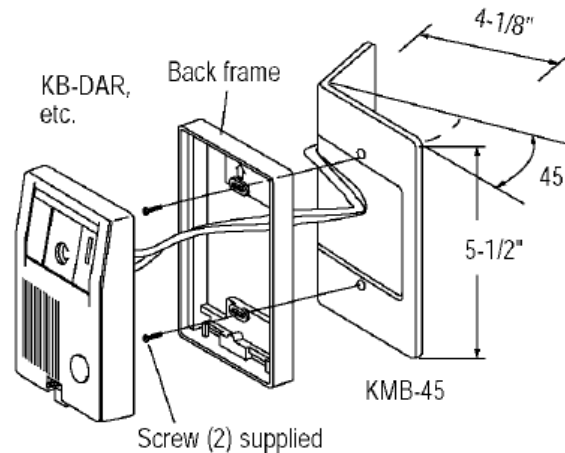

KMB-45

45° ANGLE MULLION MOUNTING BRACKET

- INSTALLATION INSTRUCTIONS -

Package Contents

- 45° Angle Bracket
- Packet of screws
- Installation Manual

DESCRIPTION

The KMB-45 is a 45° angle Mullion Mounting Bracket for installing Aiphone 1-gang audio and video door stations onto a mullion style door frame. The KMB-45 can be installed on either side of the door.

Compatible door stations: JK-DA, JF-DA, KB-DAR, KC-DAR, JA-DAC, MK-DAC, MK-DH, IF-DA, LE-D

MOUNTING

1. Run wires through door mullion and out to where door station will be installed.
2. Run wires to inside of KMB-45 and mount bracket to the door frame.
3. Mount the back frame of the door station (if applicable) to the KMB-45.
4. Connect wires to the door station and secure it onto the back frame.

Mount KMB-45 to mullion. Connect wires and mount door station to face of bracket.

Do not make wiring connections while the system is powered.