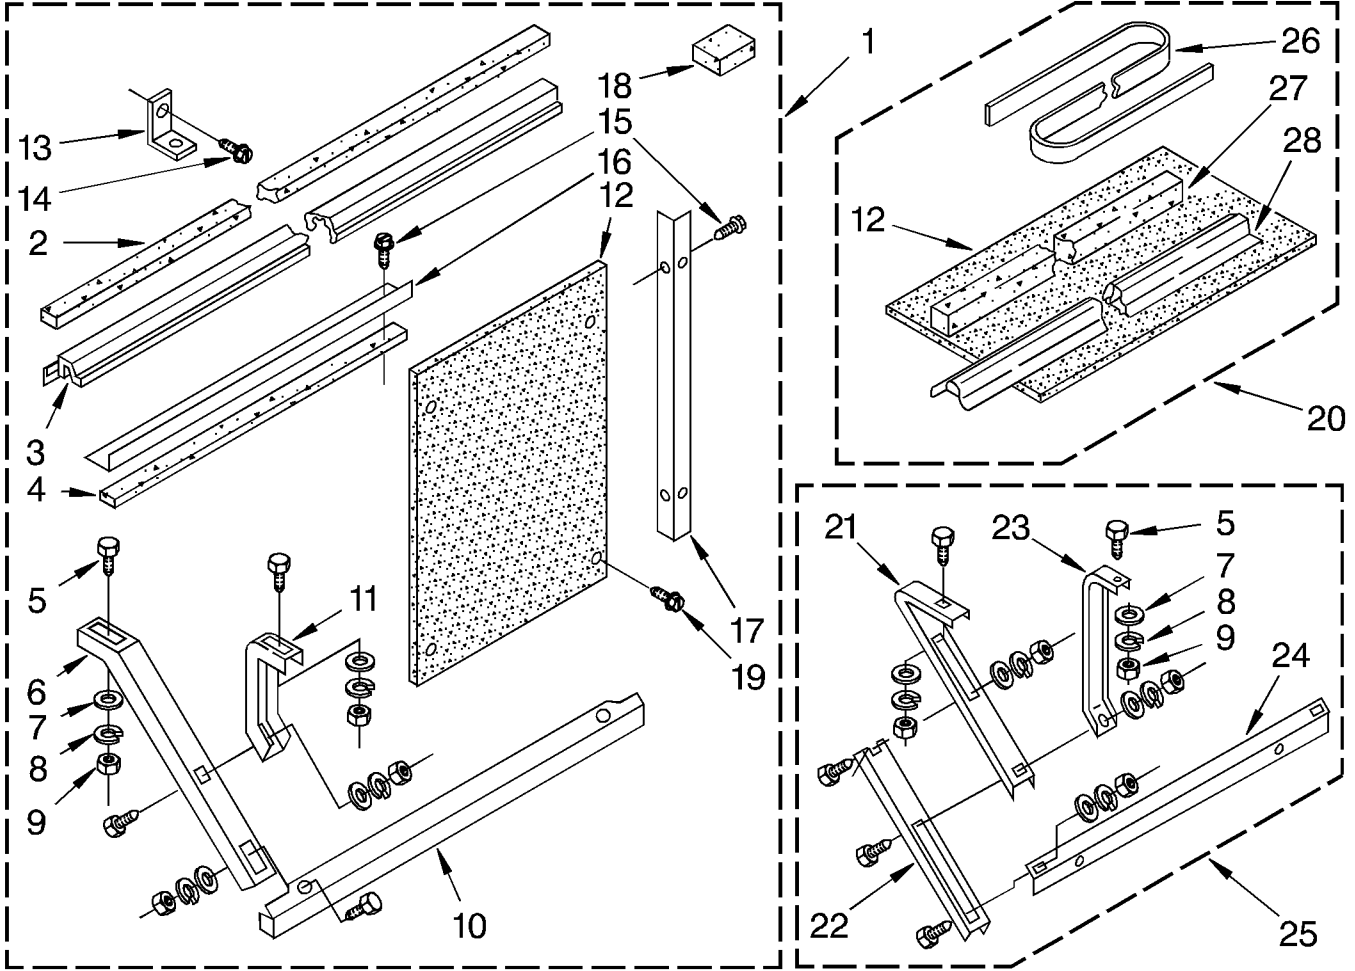

INSTALLATION PARTS

For Model: ACQ142XA0

An Installation Kit is included with your air conditioner. If repair parts are required at a later date, you may select the correct part number from this listing.

Other Installation Kits shown below may be ordered where special circumstances require them.