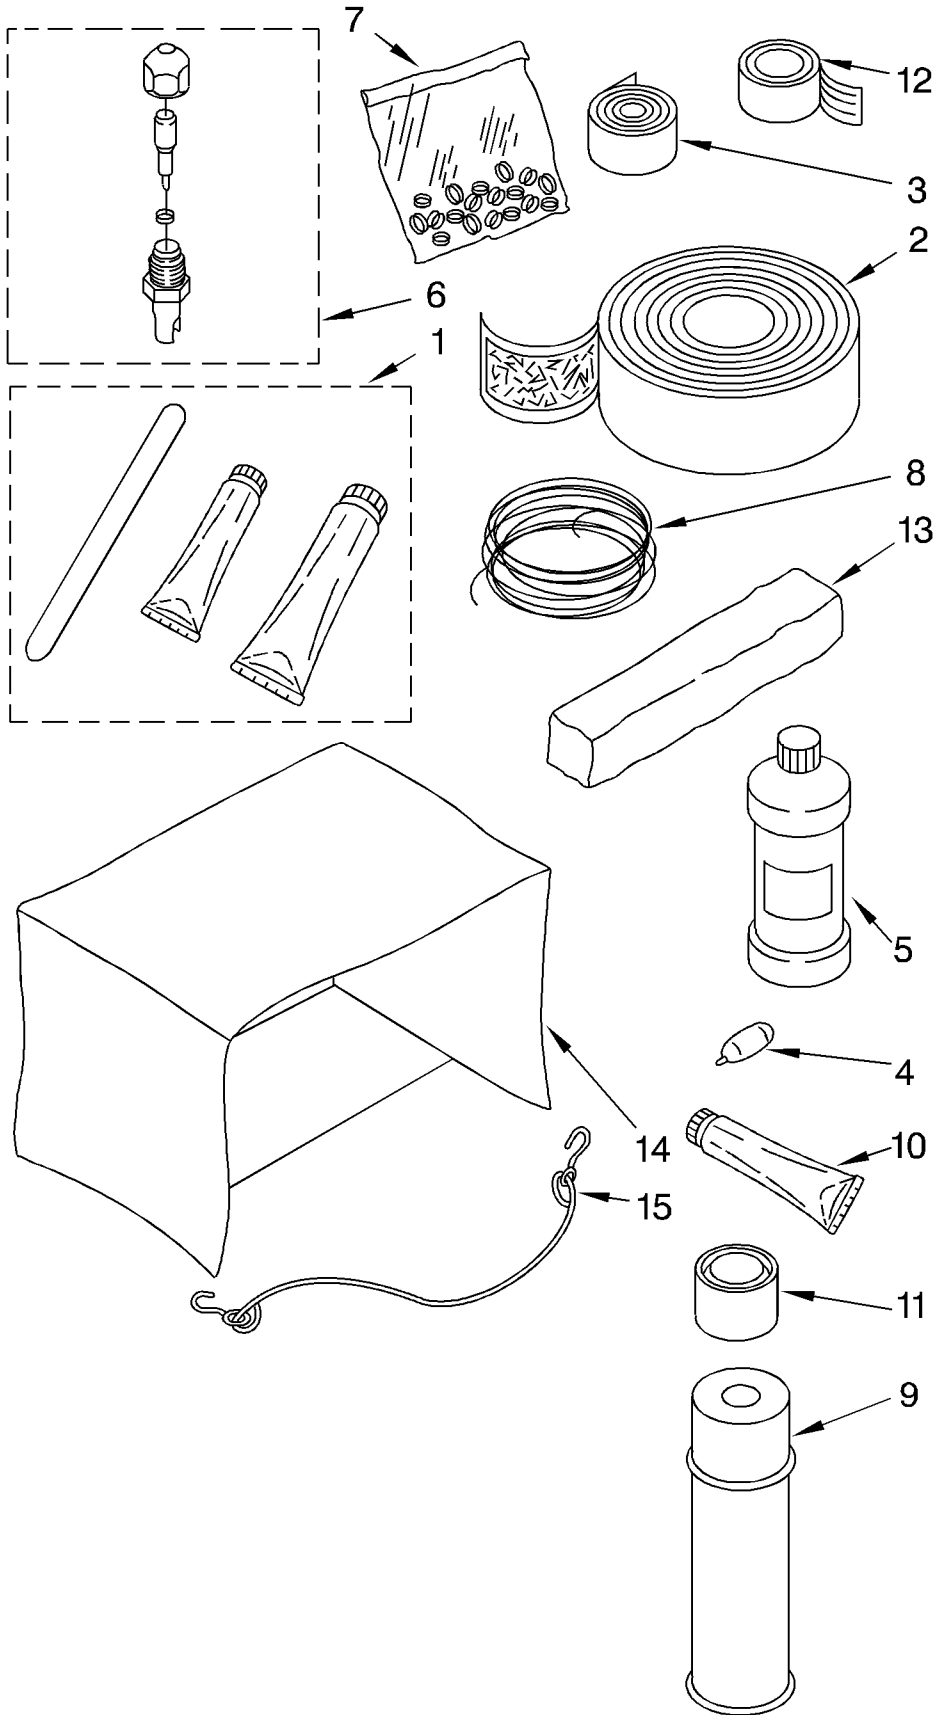

CABINET PARTS

For Model: ACQ142XA0

1	1162272	Cabinet
2	469877	Gasket, Meeting Rail
3	1157158	Screw, 8 x 3/8 (3)
4	488234	Screw
5	1158731	Seal, Top
6	1160768	Seal
7	649945	Support Cabinet
8	1157463	Cabinet Front
9	1160819	Insulation Cabinet Side (2)
10	1160600	Kit, Window Mounting
11	649946	Retainer, Cabinet Support
12	1160762	Seal
13	649947	Bracket, Support
14	1158746	Bag, Accessory
15	644228	Bracket, Window
16	488480	Screw, 8 x 1/2
17	486529	Nut, Hex
18	644271	Angle, Top Mtg.
19	857022	Ground, Cabinet
20	1157464	Cartridge, Complete
21	1157466	Horizontal Louver
22	1157467	Ribs, Vertical
23	1157462	Front, Complete
24		Seal
	1160764	Right Side
	1160763	Left Side
25		Seal
	1160770	Right Side
	1161864	Left Side
26	1160769	Seal
27	1161863	Seal
28	1160818	Insulation Cabinet Side(2)
29	1157468	Filter
30	644272	Angle, Side Mtg.
31	644288	Gasket, Sash

OPTIONAL PARTS (NOT INCLUDED)

For Model: ACQ142XA0

1	799833	Epoxy, Tube (Aluminum Repair)
2	505168	Tape, No Drip 30'
3	479502	Tape, Vinyl 36'
4	10943	Oil, Turbine 1 Oz.
5	99243	Oil, Turbine 8 Oz.
6		Valve, Access
	876764	3/16" Tube O.D.
	978025	1/4" Tube O.D.
	978026	5/16" Tube O.D.
	978027	3/8" Tube O.D.
	978028	1/2" Tube O.D.
	978029	5/8" Tube O.D.
	978030	3/4" Tube O.D.
7	978865	Seal, Ring Access Valve (20-Pack)
8		Wire, 25'Roll
	10875	Blue 16 Ga.
	242820	Black 14 Ga.
	242825	Red 14 Ga.
	242826	White 14 Ga.
	47261	Black 12 Ga.
	299885	Red 12 Ga.
	47263	White 12 Ga.
9	813684	Adhesive, Insulation (24 Oz. Spray)
10	279368	Adhesive, Insulation (2 Oz. Tube)
11	485426	Paint, Touch-up Starlight Gray 1/2 Pint (Lacquer)
12	212643	Sealer, Permagum 4-1" Strips
13	99344	Sealer, Permagum 1 Lb. Bar
14		Cover, Winter
	484066	28"x19"x31"
	484067	19"x12"x14"
	484069	27"x19"x6 to 27"
	484184	22"x15"x3 to 18"
15	813610	Retainer, Cord (Winter Cover)