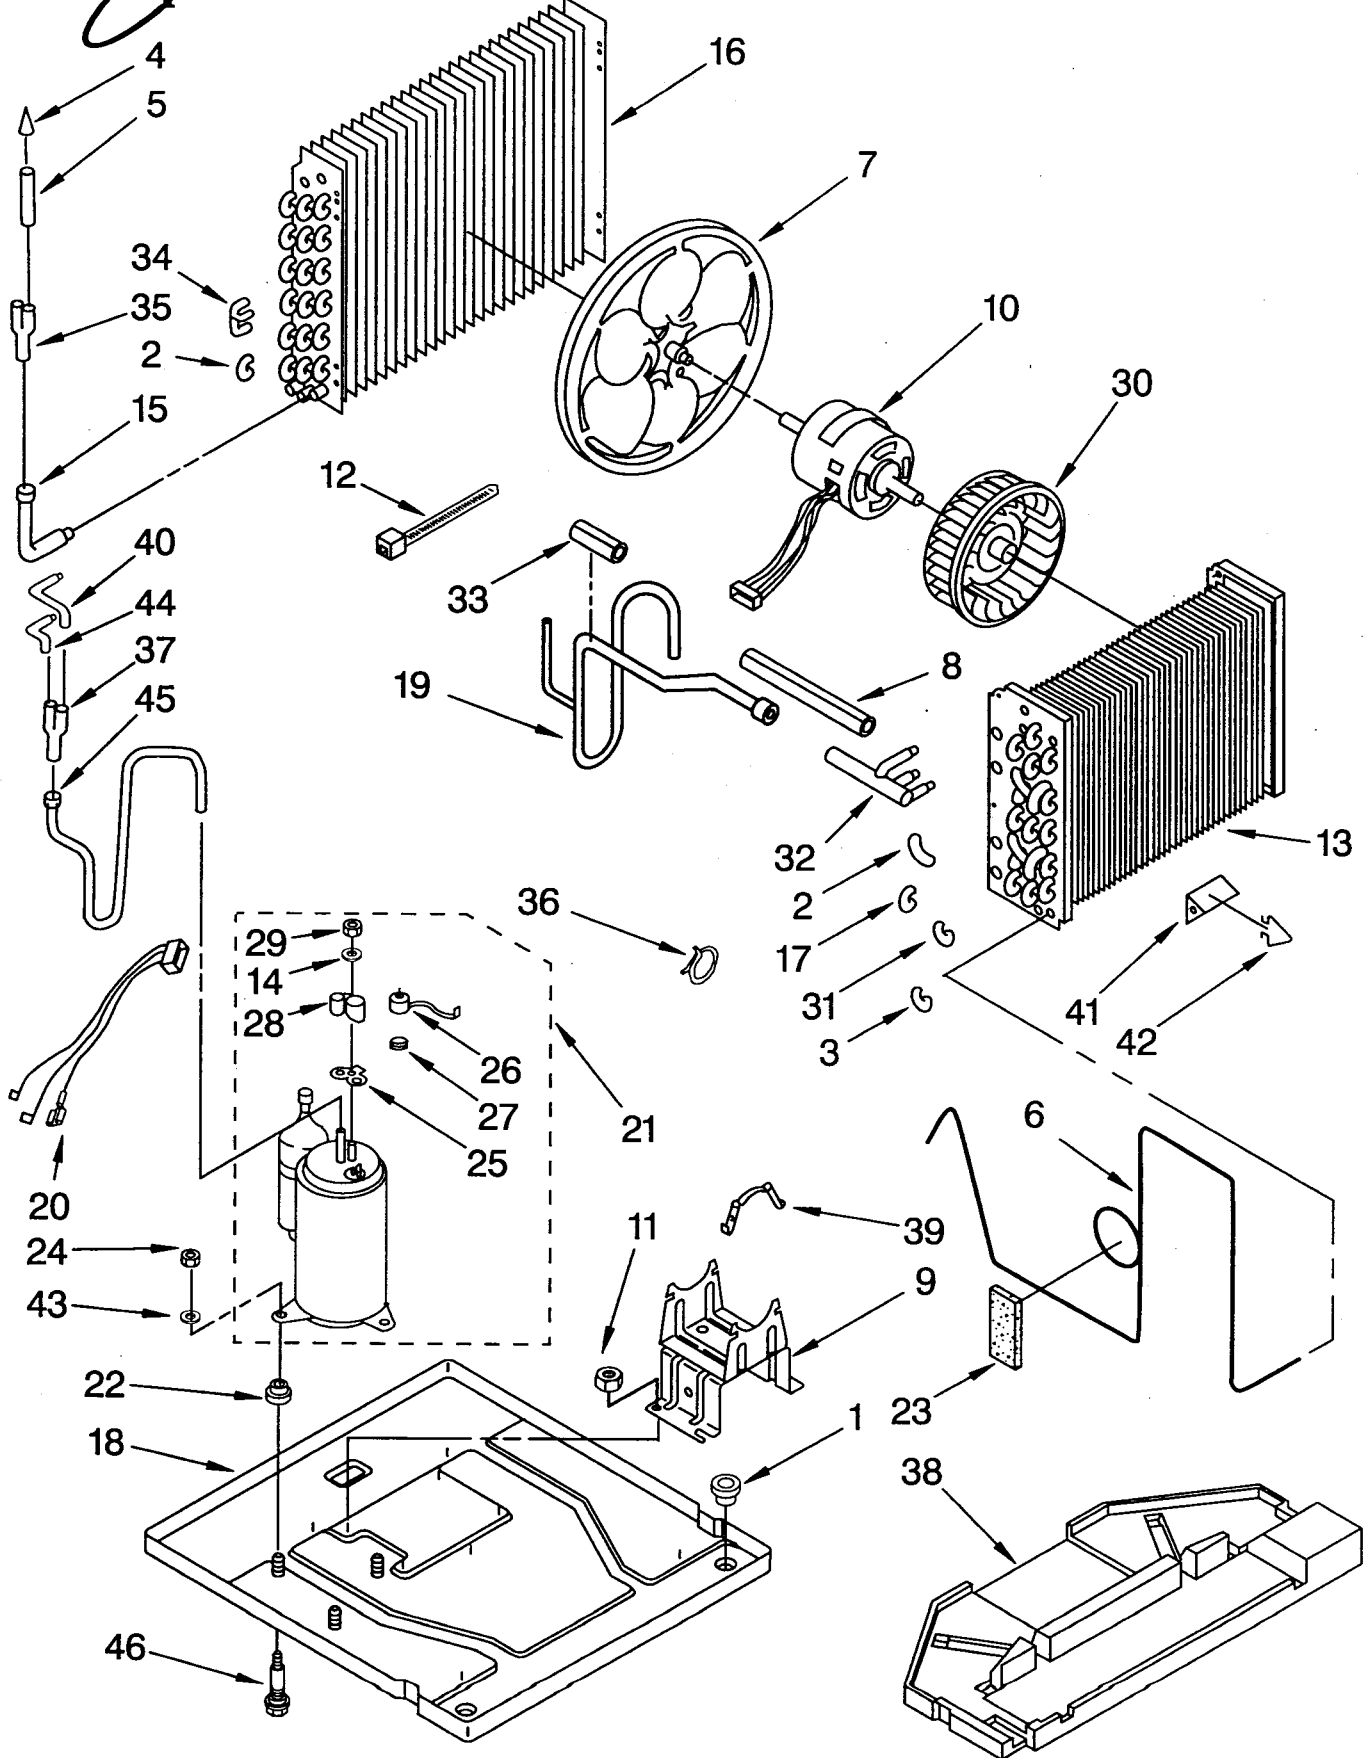

UNIT PARTS

For Model: ACQ142XA0

AIR CONDITIONER

1/95

1	997285	Cup, Condensate
2	708532	Bend, Return Condenser (17) Evaporator (2)
3	708531	Bend, Return Evaporator (13)
4	49599	Strainer, Tube
5	1155598	Tube, Outlet (Includes Illus. 4)
6	1163414	Tube, Restrictor (3)
7	1158665	Blade, Fan (Condenser)
8	1160870	Seal, Suction Tube
9	1160672	Bracket, Fan Motor
10	1164683	Motor, Fan
11	1160408	Nut
12	602851	Tie, Cable
13	1163408	Evaporator
14	950037	Gasket, Nut
15	1158703	Tube, Connect
16	1163522	Condenser
17	1156329	Tube, Riser (2)
18	1162146	Base (Includes 46)
19	1163412	Tube, Suction
20	1158689	Harness, Wiring (Compressor Service)
21	1157102	Compressor
22	950021	Grommet (3)
23	1162616	Seal, Anti-Rub
24	858121	Locknut (3)
25	950035	Gasket, Terminal Cover
26	1155700	OverLoad
27	950032	Spring, Overload
28	950036	Cover, Terminal
29	950027	Nut, Terminal Cover
30	1163407	Wheel, Blower (Evaporator)
31	1158692	Return Bend (2)
32	1162043	Manifold, Suction
33	1163850	Dampener
34	1158685	Bend, Return
35	947364	Tube, Flow Divider
36	471088	Clamp (2)
37	1162071	Flow, Divider
38	1158652	Pan, Drain
39	1157015	Clip, Motor (2)
40	1160357	Tube, Feeder
41	484238	Anticipator
42	642080	Clip, Anticipator
43	1160880	Washer (3)
44	1160358	Tube, Feeder
45	1161047	Tube, Discharge
46	1158668	Bolt, Compressor