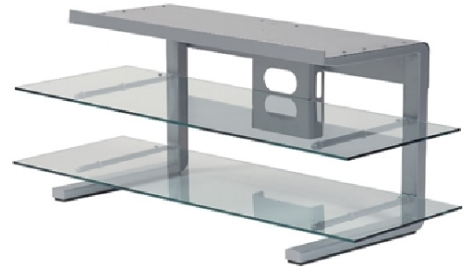

HD61LPW63

61" (Diagonal) 16x9 DLP™ HDTV
w/DCR & Integrated ATSC Tuner

Optional Stands Shown Above & Sold Separately

Features

Digital Light Processing™ Technology - Twice the Contrast of Other Display Technologies

Thin and Lightweight Design - Weighs Less Than 120 Lbs and Measures Less Than 20" Deep

Benefits

Displays 16.7 million colors with no burn-in worries. SmoothPicture™ feature eliminates "screendoor" effect and provides a more film-like image.