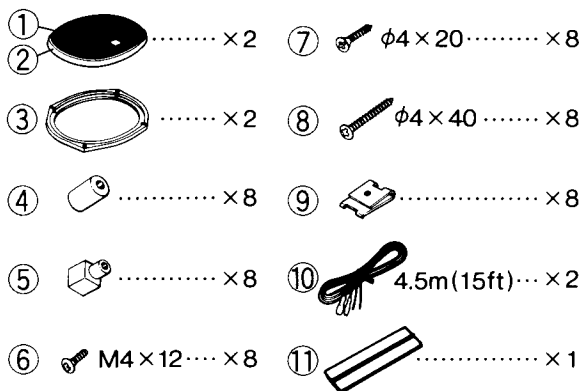

KFC-HQ710

SERVICE MANUAL

© 1994-12 PRINTED IN JAPAN
B51-6788-00(N)1308

EXTERNAL VIEW

Unit : mm (inch)

PARTS INCLUDED

PARTS LIST

★ New Parts
Parts without **Parts No.** are not supplied.
Les articles non mentionnés dans le **Parts No.** ne sont pas fournis.
Teile ohne **Parts No.** werden nicht geliefert.

Ref No.	New Parts	Parts No.	Description
①	★	F09-1108-08	Protector
②	★	B06-0911-08	Grille
③	★	J30-0877-08	Spacer
④	★	J31-0335-08	Collar
⑤ ~ ⑨	★	N99-1284-08	Screw set
⑩	★	E30-5252-08	Speaker cord
⑪	★	J69-0103-08	Viscous tape
SP	★	T15-0281-08	Speaker

SPECIFICATIONS

Speakers	
Woofer	181 × 252mm (7 × 10in) Injection P.P. Cone Type 510g (18oz) Magnet
Midrange	70mm (2- ³ / ₄ in) Water Resistant Cone Type
Tweeter	25mm (1in) P.P.T.A. Balanced Dome Type
Peak Power	200Watts
Frequency Response	25Hz ~ 30,000Hz
Sensitivity	93dB/W at 1m
Impedance	4 Ohms
Net Weight With Grille	4,330g (9.5lb)/Pair