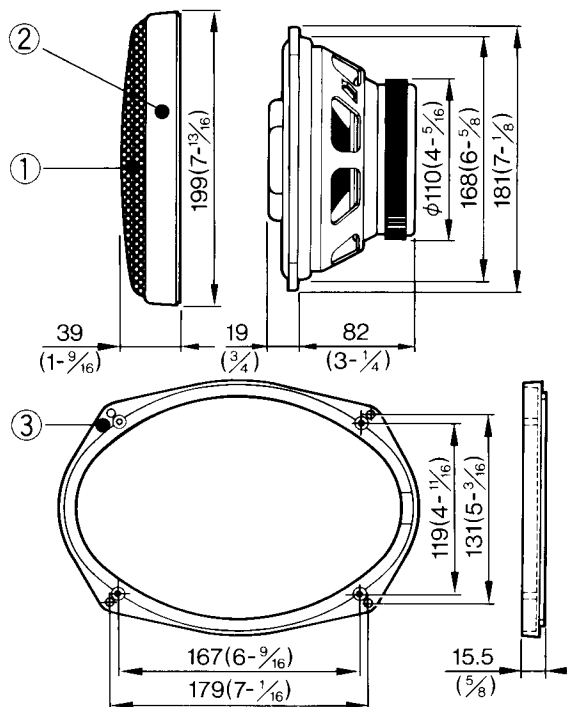

KFC-HQ710

SERVICE MANUAL

© 1994-12 PRINTED IN JAPAN
B51-6788-00(N)1308

EXTERNAL VIEW

Unit : mm (inch)

PARTS INCLUDED

PARTS LIST

★ New Parts
Parts without **Parts No.** are not supplied.
Les articles non mentionnés dans le **Parts No.** ne sont pas fournis.
Teile ohne **Parts No.** werden nicht geliefert.

Ref No.	New Parts	Parts No.	Description
①	★	F09-1108-08	Protector
②	★	B06-0911-08	Grille
③	★	J30-0877-08	Spacer
④	★	J31-0335-08	Collar
⑤ ~ ⑨	★	N99-1284-08	Screw set
⑩	★	E30-5252-08	Speaker cord
⑪	★	J69-0103-08	Viscous tape
SP	★	T15-0281-08	Speaker

SPECIFICATIONS

Speakers	
Woofer	181 × 252mm (7 × 10in) Injection P.P. Cone Type 510g (18oz) Magnet
Midrange	70mm (2- ³ / ₄ in) Water Resistant Cone Type
Tweeter	25mm (1in) P.P.T.A. Balanced Dome Type
Peak Power	200Watts
Frequency Response	25Hz ~ 30,000Hz
Sensitivity	93dB/W at 1m
Impedance	4 Ohms
Net Weight With Grille	4,330g (9.5lb)/Pair