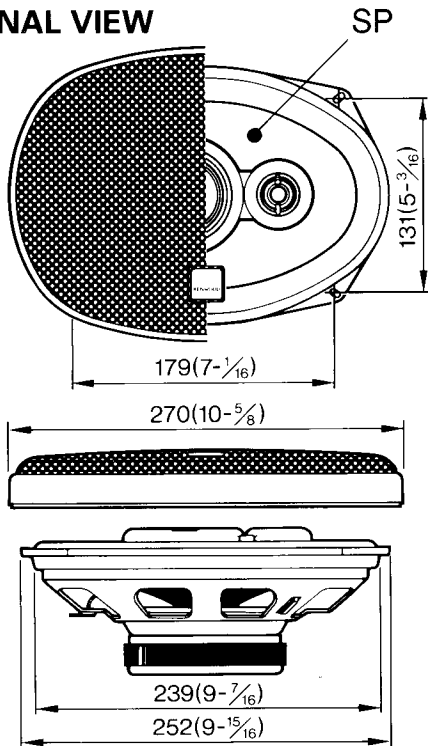

KFC-HQ710

SERVICE MANUAL

© 1994-12 PRINTED IN JAPAN
B51-6788-00(N)1308

EXTERNAL VIEW

Unit : mm (inch)

PARTS INCLUDED

PARTS LIST

★ New Parts
Parts without **Parts No.** are not supplied.
Les articles non mentionnés dans le **Parts No.** ne sont pas fournis.
Teile ohne **Parts No.** werden nicht geliefert.

Ref No.	New Parts	Parts No.	Description
①	★	F09-1108-08	Protector
②	★	B06-0911-08	Grille
③	★	J30-0877-08	Spacer
④	★	J31-0335-08	Collar
⑤ ~ ⑨	★	N99-1284-08	Screw set
⑩	★	E30-5252-08	Speaker cord
⑪	★	J69-0103-08	Viscous tape
SP	★	T15-0281-08	Speaker

SPECIFICATIONS

Speakers	
Woofer	181 × 252mm (7 × 10in) Injection P.P. Cone Type 510g (18oz) Magnet
Midrange	70mm (2- ³ / ₄ in) Water Resistant Cone Type
Tweeter	25mm (1in) P.P.T.A. Balanced Dome Type
Peak Power	200Watts
Frequency Response	25Hz ~ 30,000Hz
Sensitivity	93dB/W at 1m
Impedance	4 Ohms
Net Weight With Grille	4,330g (9.5lb)/Pair