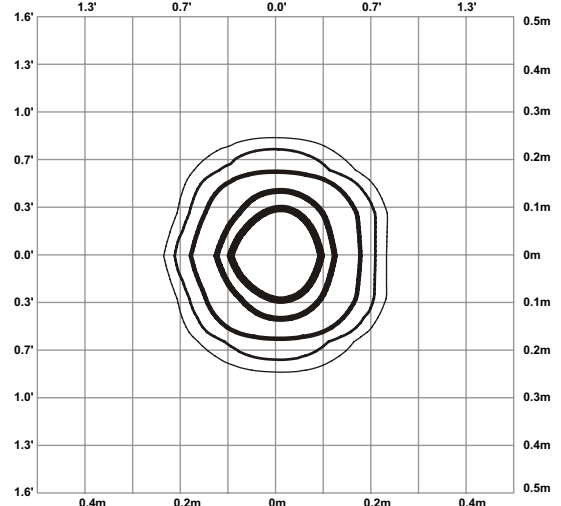

## ▶ PHOTOMETRIC DATA

Light source specifications

Optics: polycarbonate lens + clear glass  
 Light source: 36 high power led ( 12 red, 12 green, 12 blue)  
 Beam angle: 11 deg  
 Light distribution: symmetric direct illumination

\* light pattern indicates the size at 50% of peak intensity

### FULL INTENSITY IN WHITE COLOR

### ISOLUX DIAGRAM

At 1m distance

- 3% 408.8lx
- 5% 681.3lx
- 10% 1362.6lx
- 30% 4087.7lx
- 50% 6812.9lx