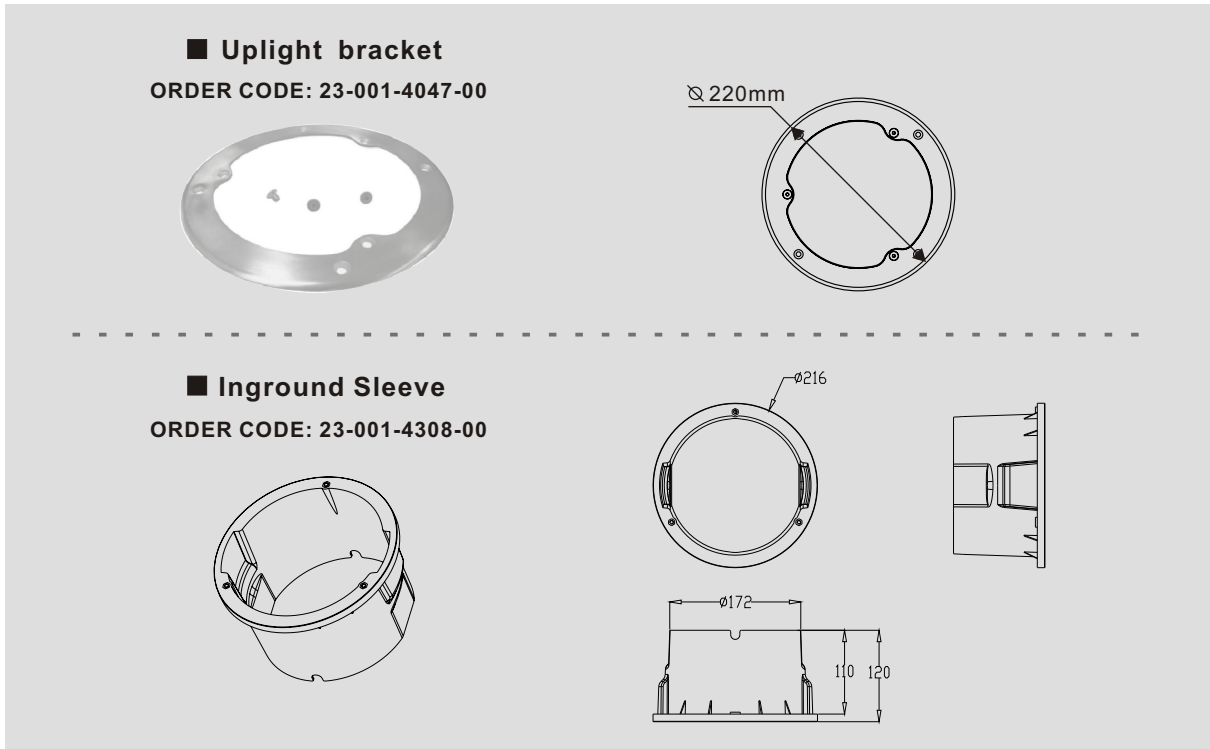

► **TECHNICAL DRAWING - DIMENSIONS**

When you order X-Drum-HIP Inground, you have to order the upright bracket and the Inground sleeve separately.