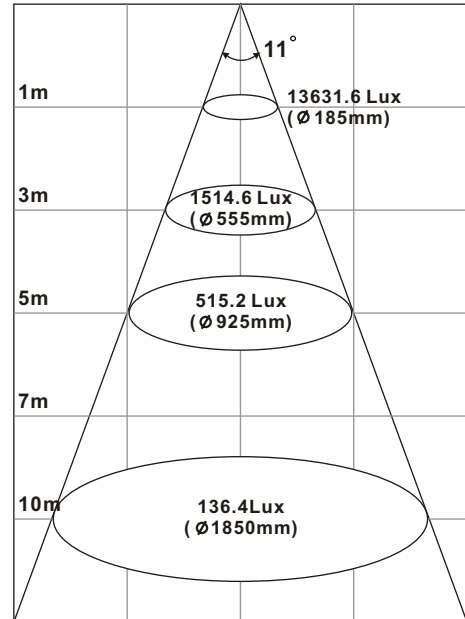

X-DRUM-HIP

▶ PHOTOMETRIC DATA

Light source specifications

Optics: polycarbonate lens + clear glass
Light source: 36 high power led (12 red, 12 green, 12 blue)
Beam angle: 11 deg
Light distribution: symmetric direct illumination

ILLUMINANCE

COLOR	1m		3m		5m		10m	
	Lux	Size (mm)	Lux	Size (mm)	Lux	Size (mm)	Lux	Size (mm)
RED	6493.2	182.5	721.4	540	259.8	912.5	65	1825
GREEN	7861.8	185	873.6	555	314.4	925	78.6	1850
BLUE	1440.8	177.5	160	532.5	57.6	887.5	14.4	1775
WHITE	13631.6	185	1514.6	555	545.2	925	136.4	1850

* light pattern indicates the size at 50% of peak intensity

LIGHT OUTPUT

COLOR	Total (lumens)	Power(watts)	Efficacy(lm/W)
RED	311.3	17.7	17.6
GREEN	413	19.3	21.4
BLUE	69.7	19.5	3.6
WHITE	746.2	42.7	17.5

* Tested under X-POWER-2HP

FULL INTENSITY IN WHITE COLOR