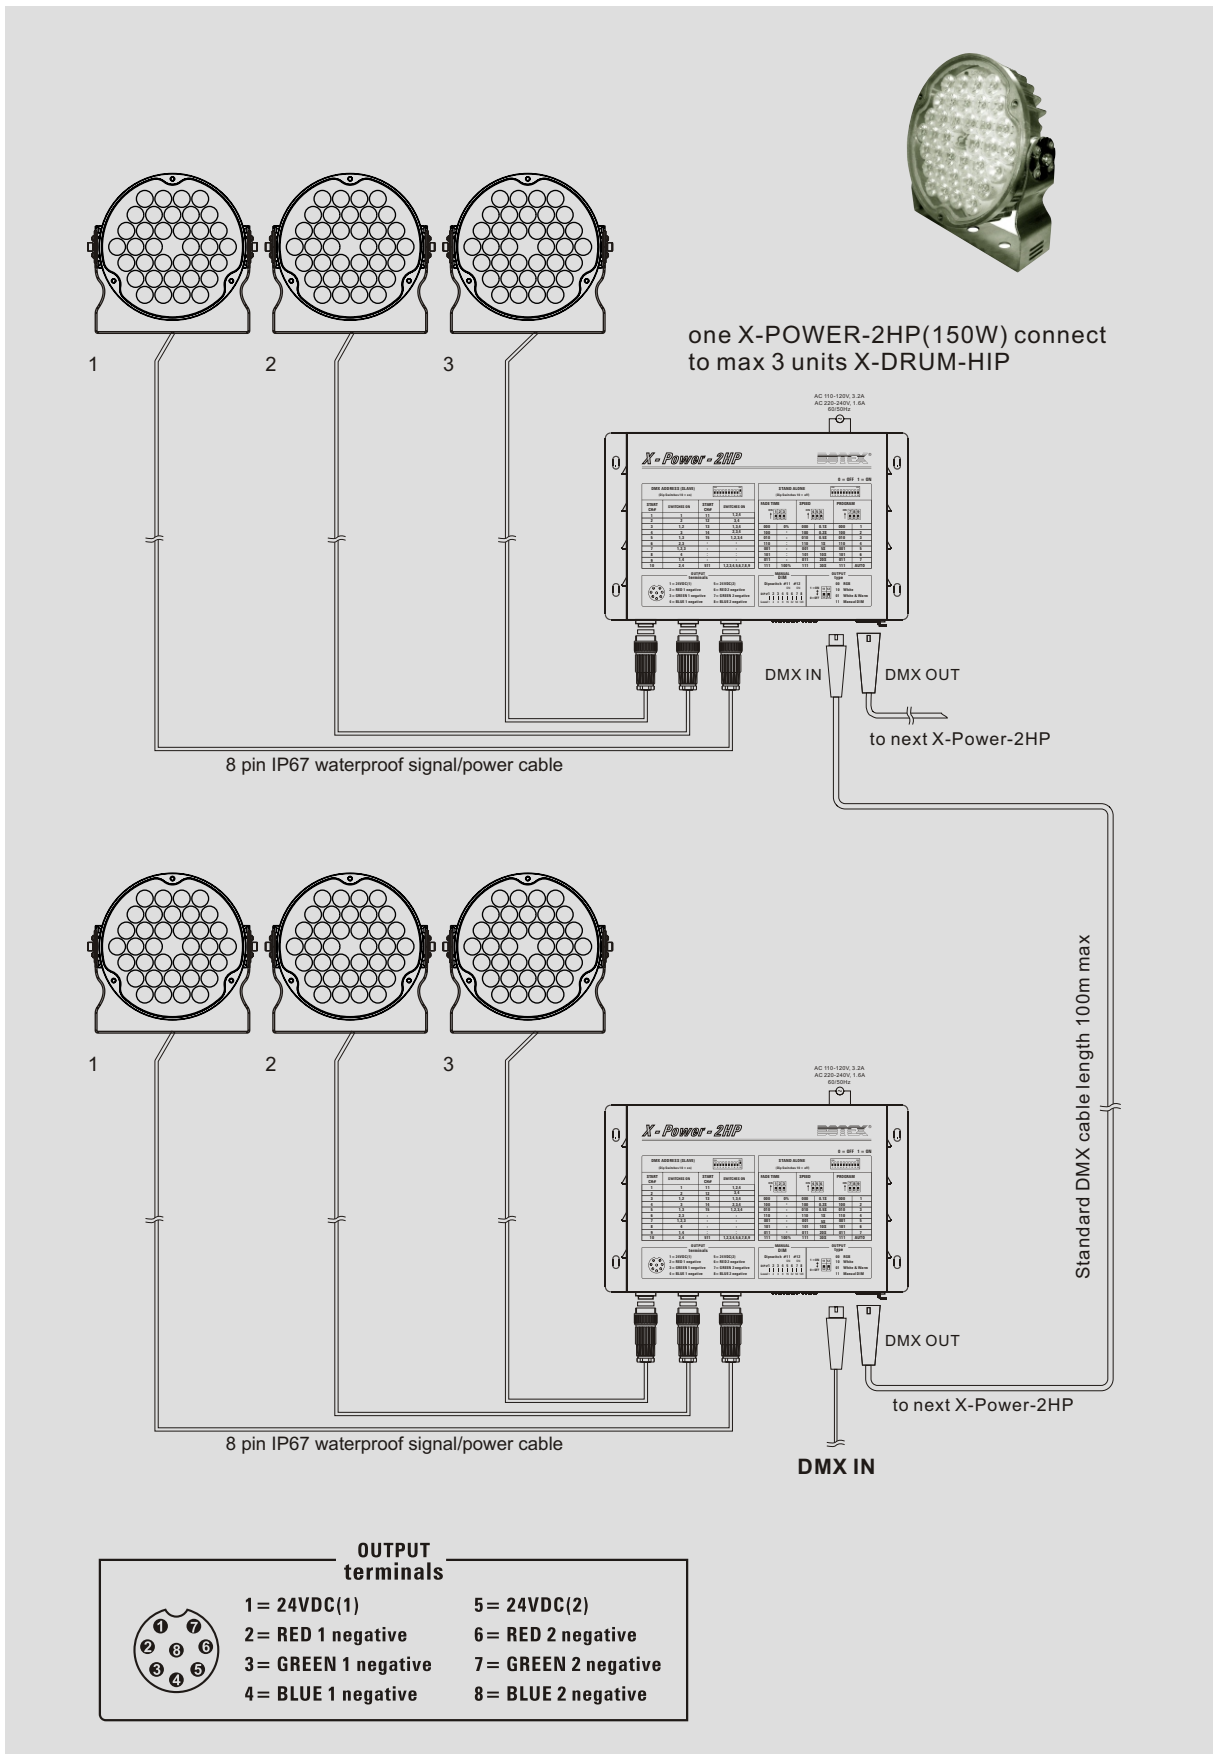

X-DRUM-HIP

TECHNICAL DRAWING - CONNECTION