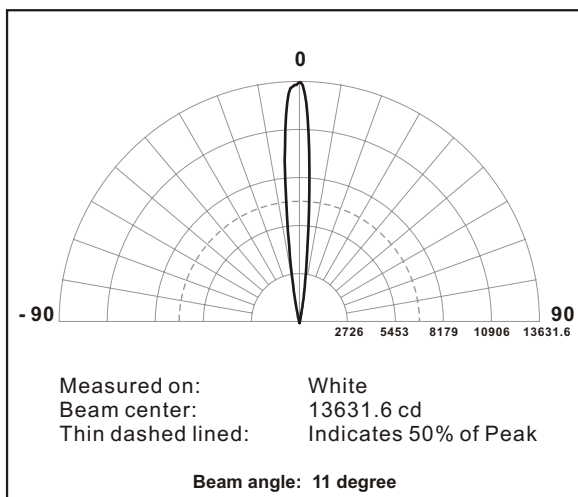

LIGHT DISTRIBUTION

IES file is also available