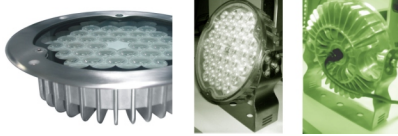

## X-DRUM-HIP<sup>RGB</sup>

36 high power LEDs lighting

Inground version