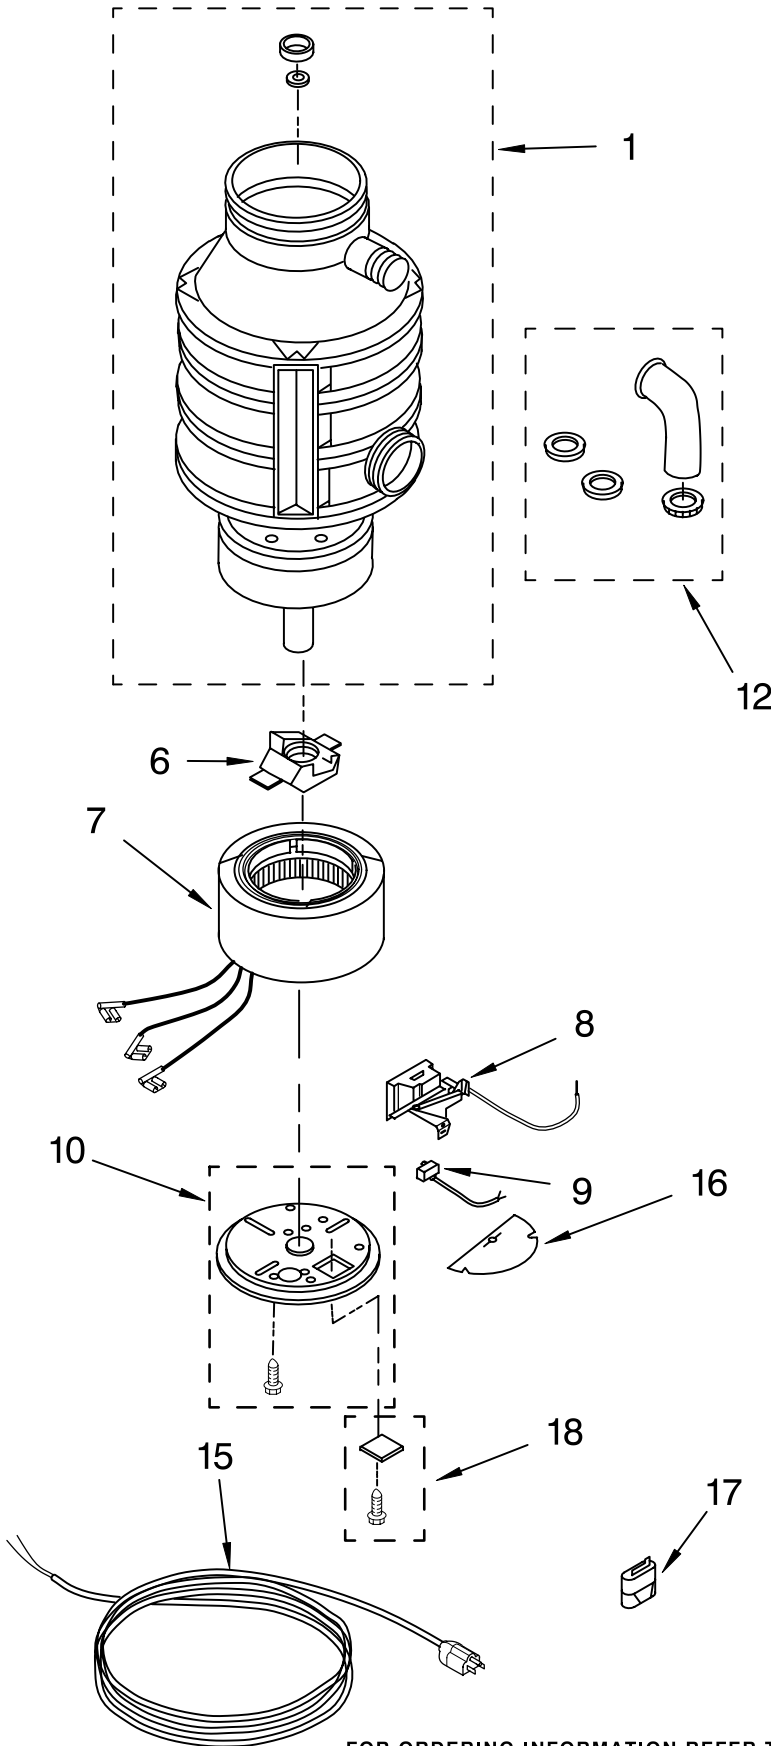

UPPER HOUSING AND FLANGE PARTS

DISPOSER

For Model: GC2000XE1, GC2000PE1

Illus. No.	Part No.	DESCRIPTION
1	4211300	Stopper Assembly
2	8174328	Mounting Assembly
8	4211615	Gasket, Mounting
14	4211645	Bolt, Thru

FOR ORDERING INFORMATION REFER TO PARTS PRICE LIST

LOWER HOUSING AND MOTOR PARTS

For Model: GC2000XE1, GC2000PE1

Illus. No.	Part No.	DESCRIPTION
1		Enclosure Assy, (not serviceable)
6	4211322	Actuator Assembly Centrifugal
7	8174322	Stator Assembly
8	8174312	Switch Assembly, Start
9	8174313	Protector, Overload
10	4211647	End Frame Assembly, Lower
12	8174317	Kit, Installation
15	4211472	Plug & Cord (GC2000PE1 only)
16	4211351	Shield, Wire
17	8174329	Bushing (GC2000PE1 only)
18	8174315	Cover, Terminal
20	8174310	Wrench, Emergency

Following Parts Not Illustrated

- LIT4211613 Guide, Use And Care
- LIT4211614 Instructions, Installation

FOR ORDERING INFORMATION REFER TO PARTS PRICE LIST