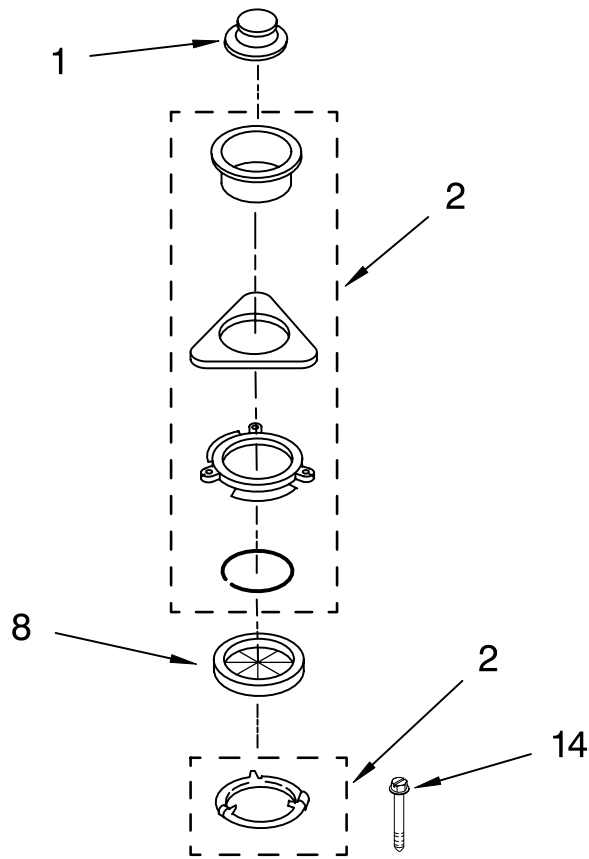

UPPER HOUSING AND FLANGE PARTS

DISPOSER

For Model: GC2000XE1, GC2000PE1

Illus. No.	Part No.	DESCRIPTION
1	4211300	Stopper Assembly
2	8174328	Mounting Assembly
8	4211615	Gasket, Mounting
14	4211645	Bolt, Thru

FOR ORDERING INFORMATION REFER TO PARTS PRICE LIST

LOWER HOUSING AND MOTOR PARTS

For Model: GC2000XE1, GC2000PE1

Illus. No.	Part No.	DESCRIPTION
1		Enclosure Assy, (not serviceable)
6	4211322	Actuator Assembly Centrifugal
7	8174322	Stator Assembly
8	8174312	Switch Assembly, Start
9	8174313	Protector, Overload
10	4211647	End Frame Assembly, Lower
12	8174317	Kit, Installation
15	4211472	Plug & Cord (GC2000PE1 only)
16	4211351	Shield, Wire
17	8174329	Bushing (GC2000PE1 only)
18	8174315	Cover, Terminal
20	8174310	Wrench, Emergency