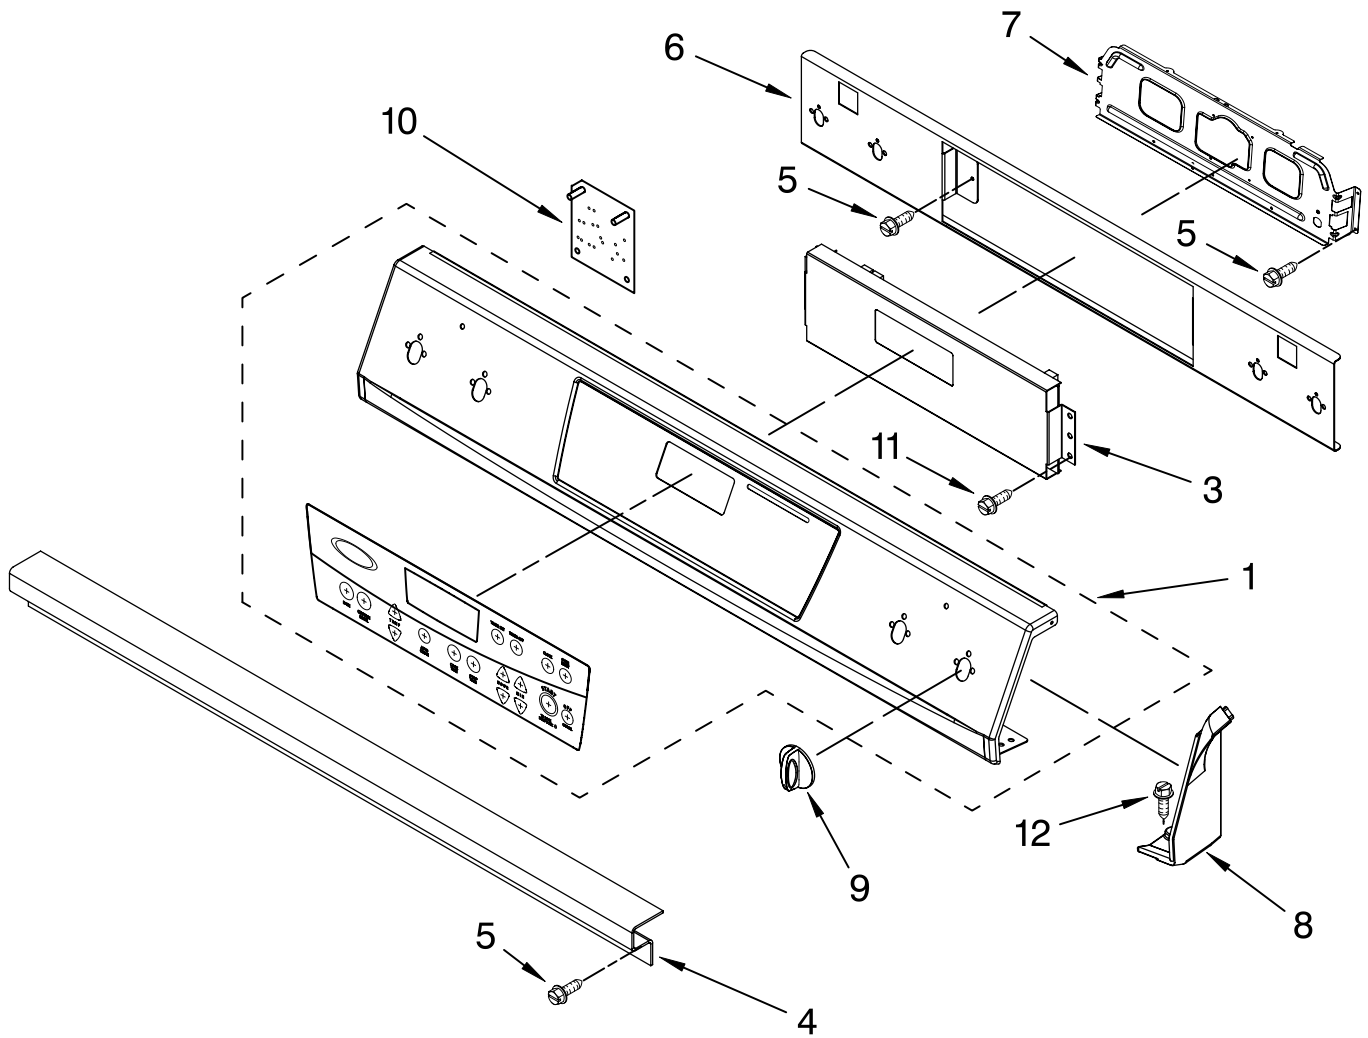

CONTROL PANEL PARTS

For Models: GW395LEPB01, GW395LEPQ01, GW395LEPT01, GW395LEPS01
(Black) (White) (Biscuit) (S.Steel)

Illus. No.	Part No.	DESCRIPTION	Illus. No.	Part No.	DESCRIPTION	Illus. No.	Part No.	DESCRIPTION
1		Control Panel	7	9757409	Support, Gas Valve	9		Knob
	8191141	White	8		Endcap		9759941BL	Black
	8191142	Biscuit		9756614BT	Biscuit LH		9759941WH	White
	8191143	Black		9756614WH	White LH		9759941BT	Biscuit
	8191144	S.Steel		9756614BL	Black LH	10	9758080	Module, Spark
3	9760013	Control, Migration		9756611BT	Biscuit RH	11	9780271	Screw
4	9757119	Bracket, Console		9756611WH	White RH	12	3196172	Screw
5	3196537	Screw		9756611BL	Black RH			
6	9759731	Bracket, Control						

FOR ORDERING INFORMATION REFER TO PARTS PRICE LIST