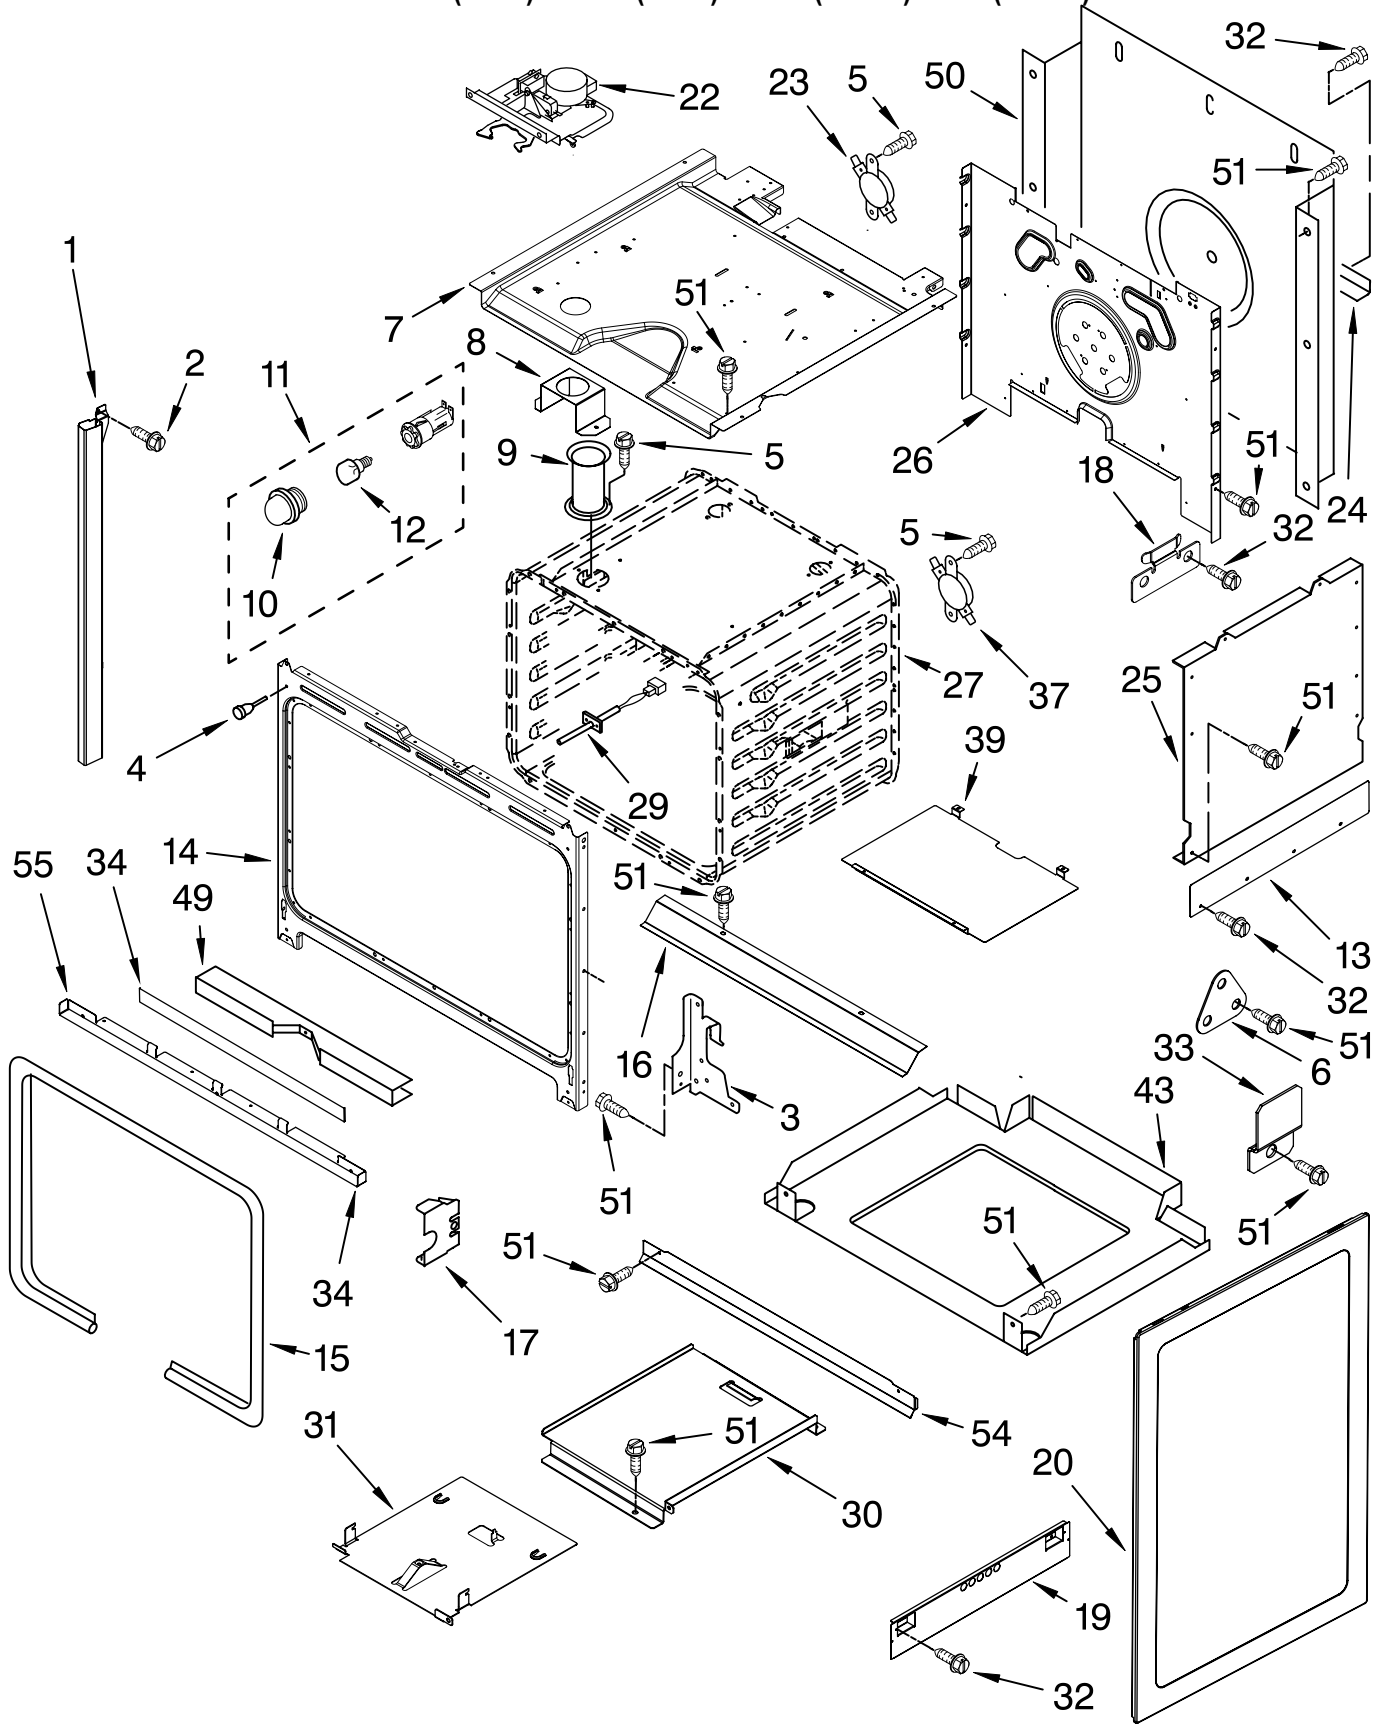

OVEN PARTS

For Models: GW395LEPB01, GW395LEPQ01, GW395LEPT01, GW395LEPS01
(Black) (White) (Biscuit) (S.Steel)

FOR ORDERING INFORMATION REFER TO PARTS PRICE LIST

OVEN PARTS

For Models: GW395LEPB01, GW395LEPQ01, GW395LEPT01, GW395LEPS01
(Black) (White) (Biscuit) (S.Steel)

Illus. No.	Part No.	DESCRIPTION	Illus. No.	Part No.	DESCRIPTION	Illus. No.	Part No.	DESCRIPTION
1		Trim, Side (Right Hand)	16	4453951	Deflector, Vent Bottom	37	8300802	Thermostat (TOD) (Temp.) SPST
	9757735WH	White	17	4452152	Bracket, Mounting	39	9757070	Plate, Relectance
	9757735BT	Biscuit	18	9757685	Guide, Side Panel	43	4453981	Base, Chassis
	9757735BL	Black	19	9757811	Brace, SidePanel		9756637	Gasket
	9757735SS	S.Steel (Left Hand)	20		Oven, Side Panel	49	4448933	Retainer, Gasket
	9757734WH	White		9760723PB	Black	50	4451747	Cover, Back
	9757734BT	Biscuit		9760723PW	White	51	4449809	Screw
	9757734BL	Black		9760723PC	Biscuit	54		Vent, Bottom Upper
	9757734SS	S.Steel	22	9760888	Latch, Motorized		9756481WH	White
2	3400832	Screw	23	9757807	Thermostat SPST (230)		9756481BT	Biscuit
3		Hinge Receiver	24	8053971	Brace, Main Back		9756481BL	Black
	4455605	Left Hand	25	4455641	Side, Chassis (R.H. & L.H.)	55	9756481SS	S.Steel
	4455606	Right Hand	26	9759762	Back, Chassis		9756485WH	White
4	4448520	Bumper, Door	27		Liner, Oven (Not serviceable)		9756485BT	Biscuit
5	3196160	Screw	29	4455636	Sensor		9756485BL	Black
6	9757461	Bracket,Side Panel	30	9756454	Bracket, GOC		9756485SS	S.Steel
7	8303099	Top Chassis	31	9760223	Slide, GOC	FOLLOWING PARTS NOT ILLUSTRATED		
8	9759469	Bracket, Vent Sprt	32	3196537	Screw	INSULATION		
9	9761062	Tube, Vent	33	9759890	Clip, Side Panel		9756817	Insulation, Wrap
10	4452165	Lens, Light	34	9757717	Insulation		9756470	Insulation, Back
11	4452368	Oven Light Assy						
12	4452166	Bulb, Light						
13	9757732	Shield, Heat						
14	9759060	Frame, Front						
15	4455382	Gasket, Door						

FOR ORDERING INFORMATION REFER TO PARTS PRICE LIST