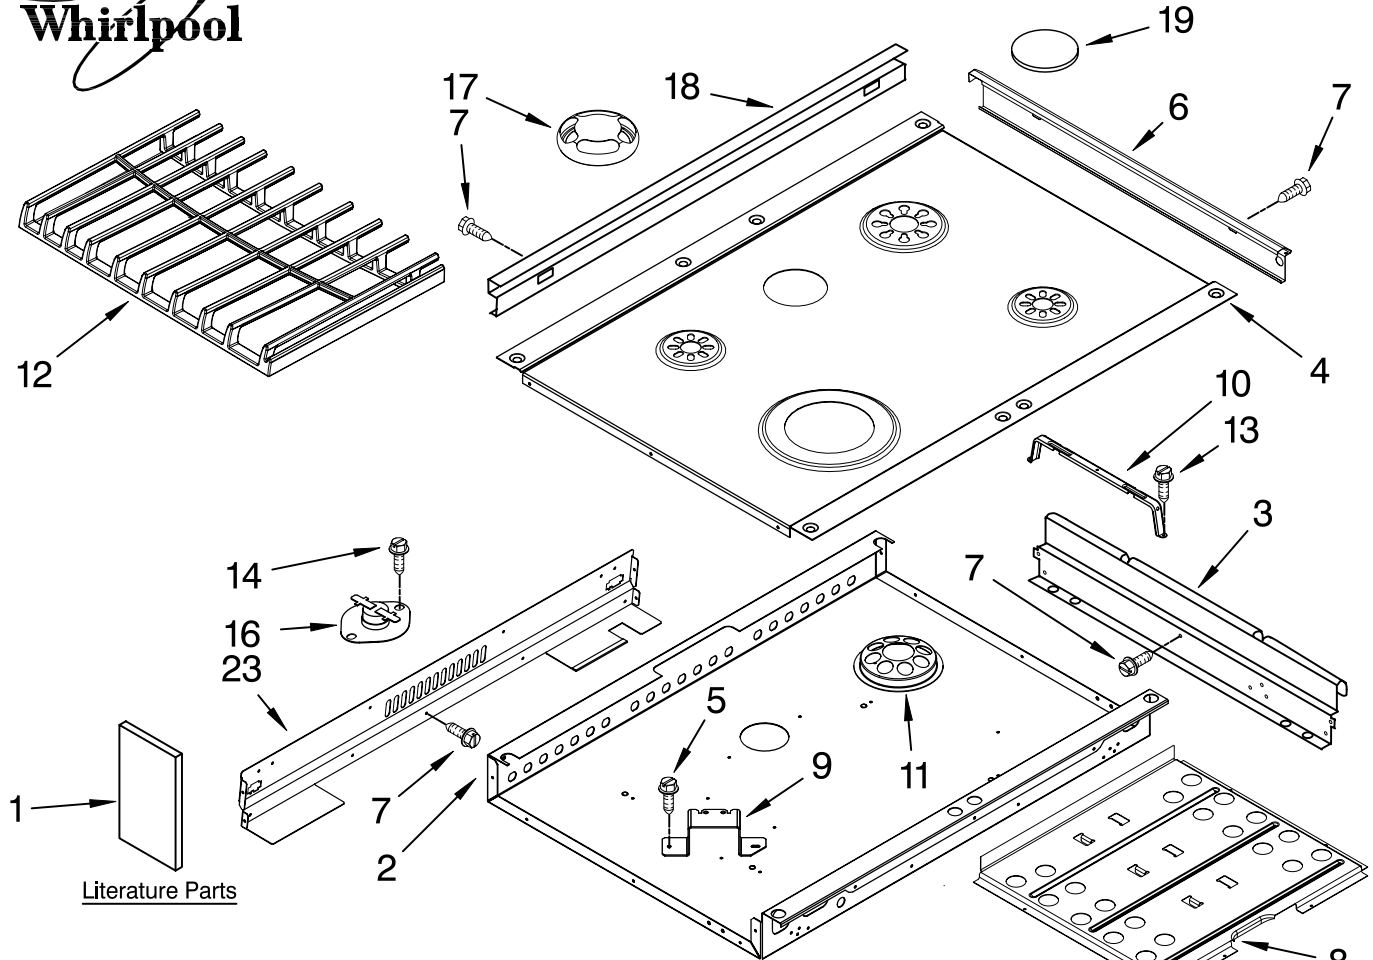

COOKTOP PARTS

For Models: GW395LEPB01, GW395LEPQ01, GW395LEPT01, GW395LEPS01
(Black) (White) (Biscuit) (S.Steel)

30" Slide-In
GAS OVEN
NON-CONV

Literature Parts

Illus. No.	Part No.	DESCRIPTION
1	9761413	Literature Parts Installation Instructions
	9762258	Use & Care Guide
	9761386	Tech Sheet
	9757680	Anti-Tip Instruct.
	3191638	Safe Cooking Tips
	9759133	Safe Cooking Tips
2	9759523	Burner Box
3	4454023	Bracket, Mounting
4		Cooktop
	9760428BT	Biscuit
	9760428WH	White
	9760428BL	Black
5	3400843	Screw
6		Trim-CkTop, SI
	9759531WH	White LH
	9759531BT	Biscuit LH
	9759531BL	Black LH
	9759531SS	S.Steel LH
	9759530WH	White RH
	9759530BT	Biscuit RH
	9759530BL	Black RH
	9759530SS	S.Steel RH

FOR ORDERING INFORMATION REFER TO PARTS PRICE LIST

CONTROL PANEL PARTS

For Models: GW395LEPB01, GW395LEPQ01, GW395LEPT01, GW395LEPS01
 (Black) (White) (Biscuit) (S.Steel)

Illus. No.	Part No.	DESCRIPTION	Illus. No.	Part No.	DESCRIPTION	Illus. No.	Part No.	DESCRIPTION
1		Control Panel	7	9757409	Support, Gas Valve	9		Knob
	8191141	White	8		Endcap		9759941BL	Black
	8191142	Biscuit		9756614BT	Biscuit LH		9759941WH	White
	8191143	Black		9756614WH	White LH		9759941BT	Biscuit
	8191144	S.Steel		9756614BL	Black LH	10	9758080	Module, Spark
3	9760013	Control, Migration		9756611BT	Biscuit RH	11	9780271	Screw
4	9757119	Bracket, Console		9756611WH	White RH	12	3196172	Screw
5	3196537	Screw		9756611BL	Black RH			
6	9759731	Bracket, Control						