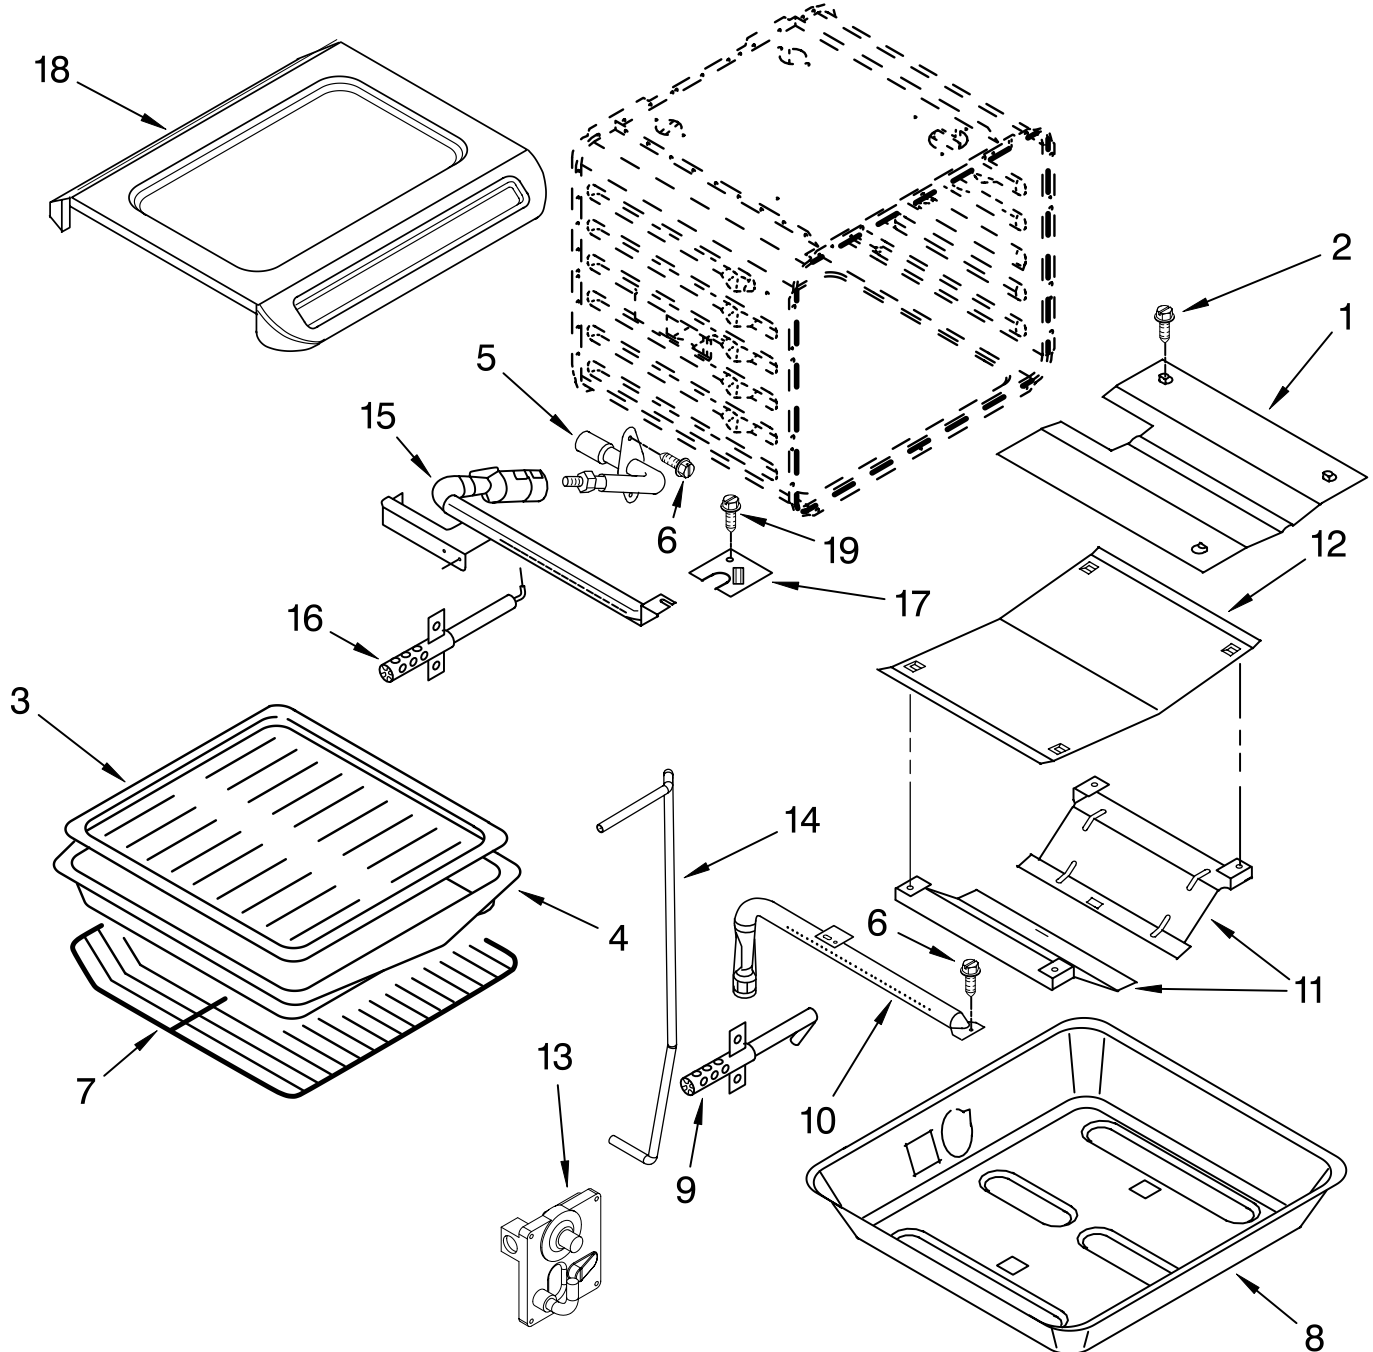

INTERNAL OVEN PARTS

For Models: GW395LEPB01, GW395LEPQ01, GW395LEPT01, GW395LEPS01
(Black) (White) (Biscuit) (S.Steel)

Illus. No.	Part No.	DESCRIPTION	Illus. No.	Part No.	DESCRIPTION	Illus. No.	Part No.	DESCRIPTION
1	9752980	Shield, Flame	8	4453957	Pan Support, Bake	14	9756831	Tube, Broil
2	3196176	Screw	9	4454048	Electrode, Bake	15	9757700	Burner, Broil
3	4457277	Grill, Broiler	10	4454047	Burner, Bake Log	16	8054129	Ignitor, Broil
4	4457276	Pan, Broiler	11	9752737	Shield, Oven	17	4454009	Cover, Ignitor
5	9757779	Fitting, Broiler	12	4453984	Shield, Bake Flame	18	4453920	Pan, Oven Bottom
6	3196176	Screw	13	4453999	Valve, Assy	19	3196176	Screw
7	4448717	Rack, Oven						

FOR ORDERING INFORMATION REFER TO PARTS PRICE LIST