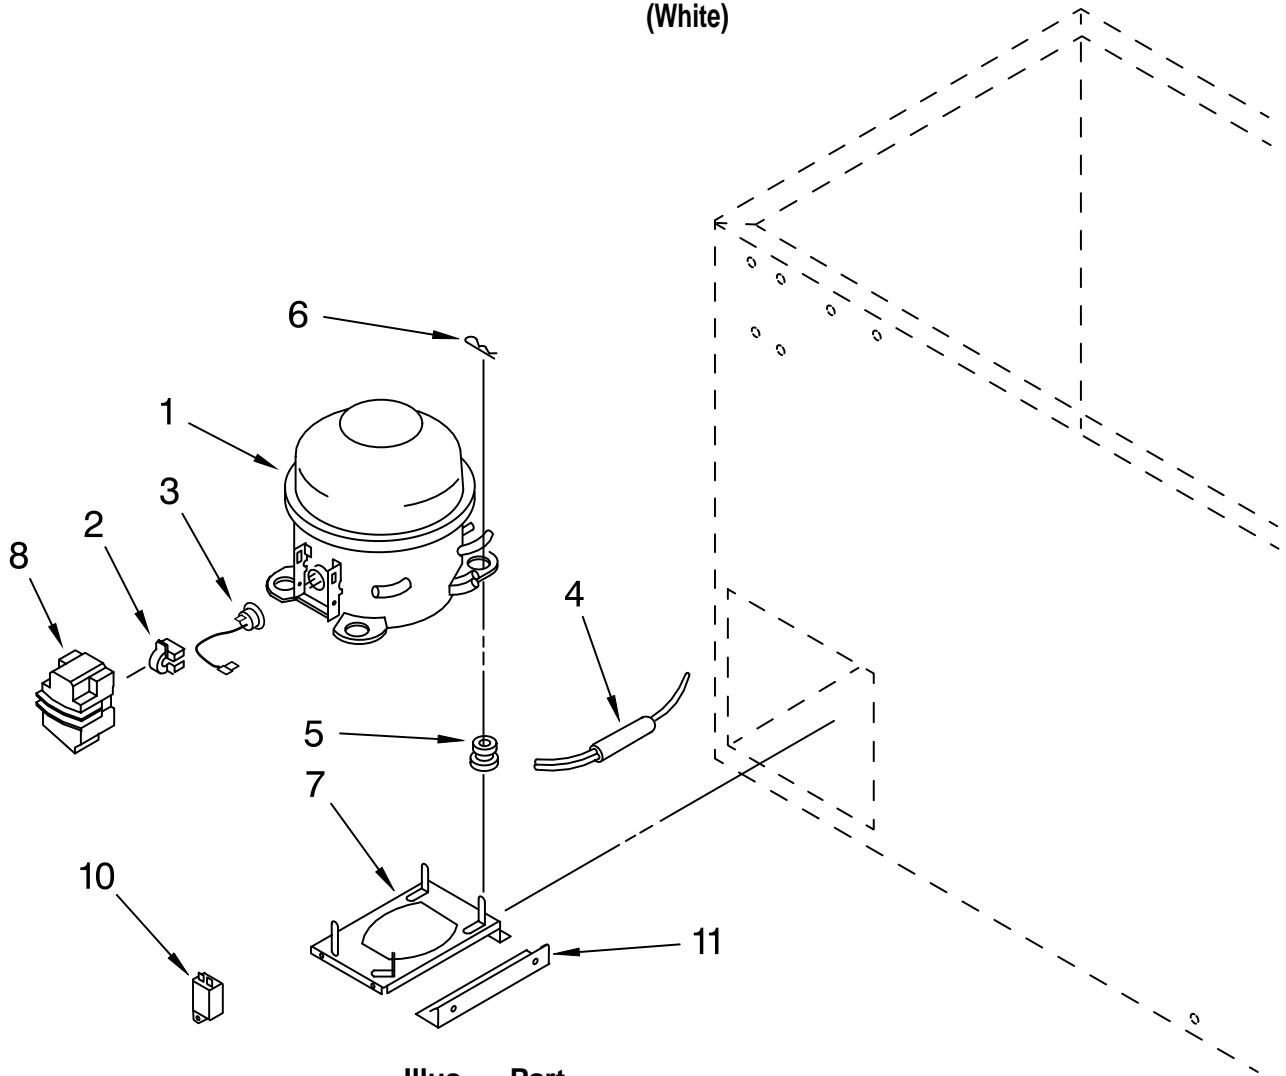

CABINET PARTS

For Model: EH221FXRQ00
(White)

CHEST FREEZER

FOR ORDERING INFORMATION REFER TO PARTS PRICE LIST

CABINET PARTS

For Model: EH221FXRQ00

(White)

Illus.	Part	DESCRIPTION
No.	No.	
1		Literature Parts
	8210431	Owners Manual
	8210232	Energy Guide/Tag
2	4356504	Hinge, Assembly
3	4356463	Spacer, Hinge
4	4356321	Plastic, Grommet
5		Basket
	8210317	Upper (2)
	8210318	Lower (2)
6	8210320	Thermostat
7	4356769	Knob, Thermostat
8	8210319	Control Box
9	8210325	Harness, Wiring
10	4356643	Plastic, Clip
12	4356456	Drain, Plug
14	4356622	Access Panel
15	4356583	Screw
16	4356491	Screw
17	4356641	Front, Breaker Strip
18	4356642	Rear, Breaker Strip
19	4356635	End, Breaker Strip (2)
20	4356477	Divider (Optional)
21	4356481	Adapter, Drain
23		Cabinet (Not A Serviceable Part)
24	8210321	Alarm (Buzzer)
25	8210323	Switch, Alarm
27	8210324	Wire, Lead

DOOR PARTS

For Model: EH221FXRQ00

(White)

Illus. No.	Part No.	DESCRIPTION
1	4390903	Exterior Door Panel
2	4356759	Lock Kit
3	4356608	Hook Bolt, Lock
4	4356304	Key
5	4356702	Handle
6	4356306	Clip, Oblong

Illus. No.	Part No.	DESCRIPTION
7	4356453	Signal Light
8	4390658	Interior Door Panel
9	4356874	Lamp Socket
10	4356500	Reflector, Light
11	4356311	Light Bulb
12	4356704	Heat Shield

Illus. No.	Part No.	DESCRIPTION
13	4356697	Gasket
14	4356703	Clip, Gasket
15	4356609	Screw
16	4356768	Harness, Wiring (Lid)
17	488787	Screw
18	4356493	Clip, Spring
19	4356796	Switch, Light

FOR ORDERING INFORMATION REFER TO PARTS PRICE LIST

UNIT PARTS

For Model: EH221FXRQ00
(White)

Illus. No.	Part No.	DESCRIPTION
1	4356775	Compressor (Includes Items 2, 3, 4, 5, 6 & 8)
2	4356738	Relay
3	4356776	Overload
4	4357299	Drier
5	4356335	Compressor, Mounting Grommet
6	4356336	Compressor, Hitch Pin
7	4356590	Compressor Base
8	4356777	Cover
10	4356498	Capacitor
11	4356672	Brace