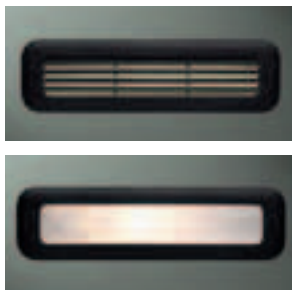

ZUMA 1211

13W (max)
Compact Fluorescent
Line Voltage

FEATURES

- Aluminum or polycarbonate face plate
- Recess-mounted polycarbonate housing
- Specular pebblestone aluminum reflector
- Stainless steel hardware
- ADA compliant
- UL / cUL listed
- Three (3) year warranty