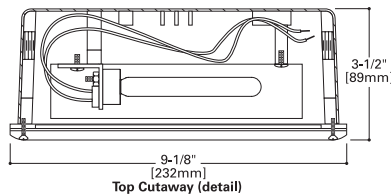

SAMPLE NUMBER: 1212-LA-INC18-12-BK

MODEL	SOURCE	VOLTS	FINISH	OPTIONS
1212-LA	Louvered aluminum face / recess mount INC18 (2) 18W / S8 / D.C. bayonet <i>12V remote transformer required - not included</i>	12	<i>Painted</i> BK Black BZ Bronze CS City silver VE Verde WT White	<i>Note: Polycarbonate face plates available only in black or white.</i>
1212-0A	Open aluminum face / recess mount <i>Lamps included</i>			
1212-LP	Louvered polycarb face / recess mount INC20 20W / T6.5 / D.C. bayonet <i>Lamp included</i>	120		
1212-0P	Open polycarb face / recess mount			

ADA-COMPLIANT