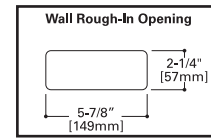

SAMPLE NUMBER: 1201-LA-35T4-12-BK

MODEL	SOURCE	VOLTS	FINISH	OPTIONS
1201-LA	Louvered aluminum face / recess mount 35T4 35W / T4 / GY6.35 <i>12V remote transformer required - not included</i>	12	<i>Painted</i> BK Black BZ Bronze CS City silver VE Verde WT White	CL Diode connection for increased lamp life MB Mounting brackets for metal or concrete
1201-0A	Open aluminum face / recess mount <i>Lamp included</i>			

ADA-COMPLIANT