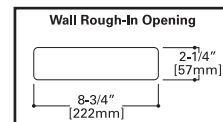

SAMPLE NUMBER: 1212-LA-INC18-12-BK

MODEL	SOURCE	VOLTS	FINISH	OPTIONS
1212-LA	Louvered aluminum face / recess mount INC18 (2) 18W / S8 / D.C. bayonet <i>12V remote transformer required - not included</i>	12	<i>Painted</i> BK Black BZ Bronze CS City silver VE Verde WT White	<i>Note: Polycarbonate face plates available only in black or white.</i>
1212-0A	Open aluminum face / recess mount <i>Lamps included</i>			
1212-LP	Louvered polycarb face / recess mount INC20 20W / T6.5 / D.C. bayonet <i>Lamp included</i>	120		
1212-0P	Open polycarb face / recess mount			

ADA-COMPLIANT