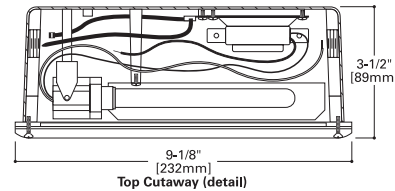

LUMIÈRE®

ZUMA 1201

35W (max)
T4 Halogen
Low Voltage (12V)

FEATURES

- Louvered die-cast aluminum face plate
- Recess-mounted die-cast alum. housing
- Specular pebblestone aluminum reflector
- Stainless steel hardware
- ADA compliant
- UL / cUL listed
- Three (3) year warranty

SAMPLE NUMBER: 1201-LA-35T4-12-BK

MODEL	SOURCE	VOLTS	FINISH	OPTIONS
1201-LA	Louvered aluminum face / recess mount 35T4 35W / T4 / GY6.35 <i>12V remote transformer required - not included</i>	12	<i>Painted</i> BK Black BZ Bronze CS City silver VE Verde WT White	CL Diode connection for increased lamp life MB Mounting brackets for metal or concrete
1201-0A	Open aluminum face / recess mount <i>Lamp included</i>			

ADA-COMPLIANT

ZUMA 1211

13W (max)
Compact Fluorescent
Line Voltage

FEATURES

- Aluminum or polycarbonate face plate
- Recess-mounted polycarbonate housing
- Specular pebblestone aluminum reflector
- Stainless steel hardware
- ADA compliant
- UL / cUL listed
- Three (3) year warranty

SAMPLE NUMBER: 1211-LA-CF13-120-BK

MODEL	SOURCE	VOLTS	FINISH	OPTIONS
1211-LA	Louvered aluminum face / recess mount CF9 9W / twin tube / G23 CF13 13W / twin tube / GX23 <i>Includes integral ballast</i>	120	BK Black BZ Bronze CS City silver VE Verde WT White	<i>Note: Polycarbonate face plates available only in black or white.</i>
1211-0A	Open aluminum face / recess mount <i>Lamp included</i>			
1211-LP	Louvered polycarb face / recess mount			
1211-0P	Open polycarb face / recess mount			

ADA-COMPLIANT

ZUMA 1212

(2) 18W (max)
S8 Incandescent
Low Voltage (12V)

20W (max)
T6.5 Incandescent
Line Voltage

FEATURES

- Aluminum or polycarbonate face plate
- Recess-mounted polycarbonate housing
- Specular pebblestone aluminum reflector
- ADA compliant
- Three (3) year warranty

SAMPLE NUMBER: 1212-LA-INC18-12-BK