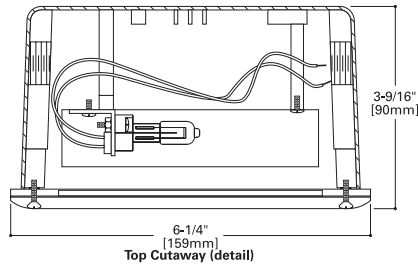

SAMPLE NUMBER: 1201-LA-35T4-12-BK

MODEL	SOURCE	VOLTS	FINISH	OPTIONS
1201-LA	Louvered aluminum face / recess mount 35T4 35W / T4 / GY6.35 <i>12V remote transformer required - not included</i>	12	<i>Painted</i> BK Black BZ Bronze CS City silver VE Verde WT White	CL Diode connection for increased lamp life MB Mounting brackets for metal or concrete
1201-0A	Open aluminum face / recess mount <i>Lamp included</i>			

ADA-COMPLIANT