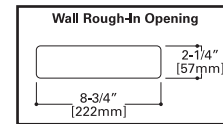

SAMPLE NUMBER: 1211-LA-CF13-120-BK

MODEL	SOURCE	VOLTS	FINISH	OPTIONS
1211-LA	Louvered aluminum face / recess mount CF9 9W / twin tube / G23 CF13 13W / twin tube / GX23 <i>Includes integral ballast</i>	120	BK Black BZ Bronze CS City silver VE Verde WT White	<i>Note: Polycarbonate face plates available only in black or white.</i>
1211-0A	Open aluminum face / recess mount <i>Lamp included</i>			
1211-LP	Louvered polycarb face / recess mount			
1211-0P	Open polycarb face / recess mount			

ADA-COMPLIANT